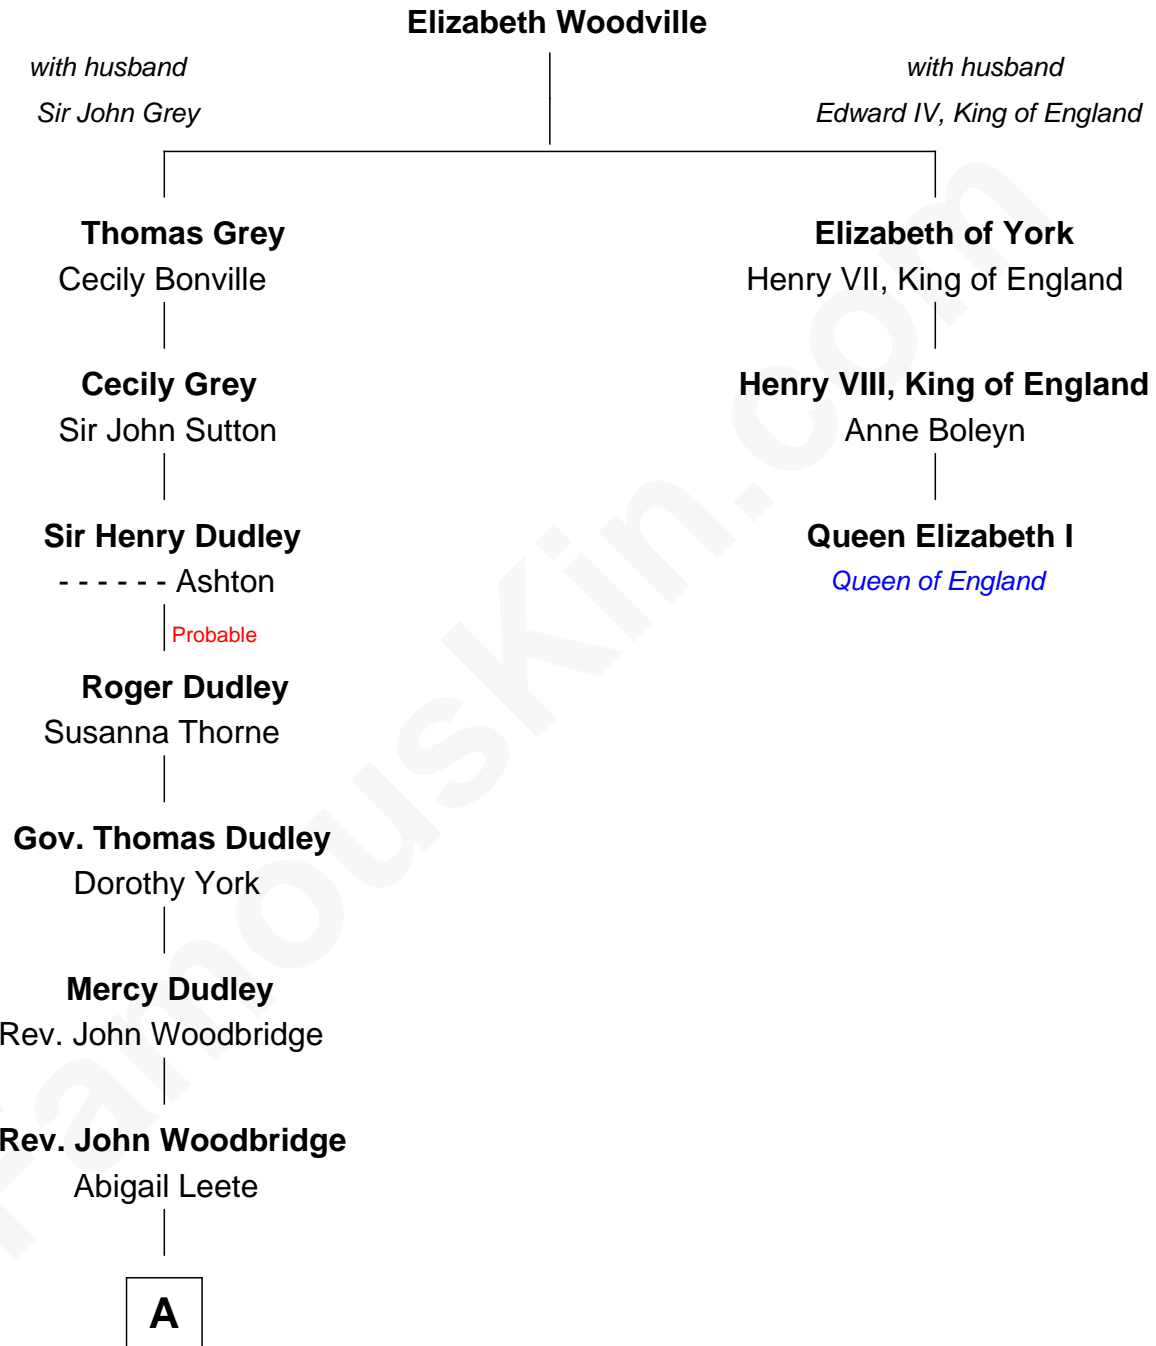

FamousKin.com Relationship Chart of

Anna Faris

TV and Movie Actress

2nd cousin 14 times removed of

Queen Elizabeth I

Queen of England

A

Mercy Woodbridge
Rev. Benjamin Ruggles

Abigail Ruggles
Nathaniel Winchell

Benjamin Winchell
Lucy Brownson

Amasa Winchell
Sally Edmiston

Amasa Benjamin Winchell
Margaret A. Rogers

Roger Williams Winchell
Arminta Vance

Veronica Ream Winchell
John Bathurst