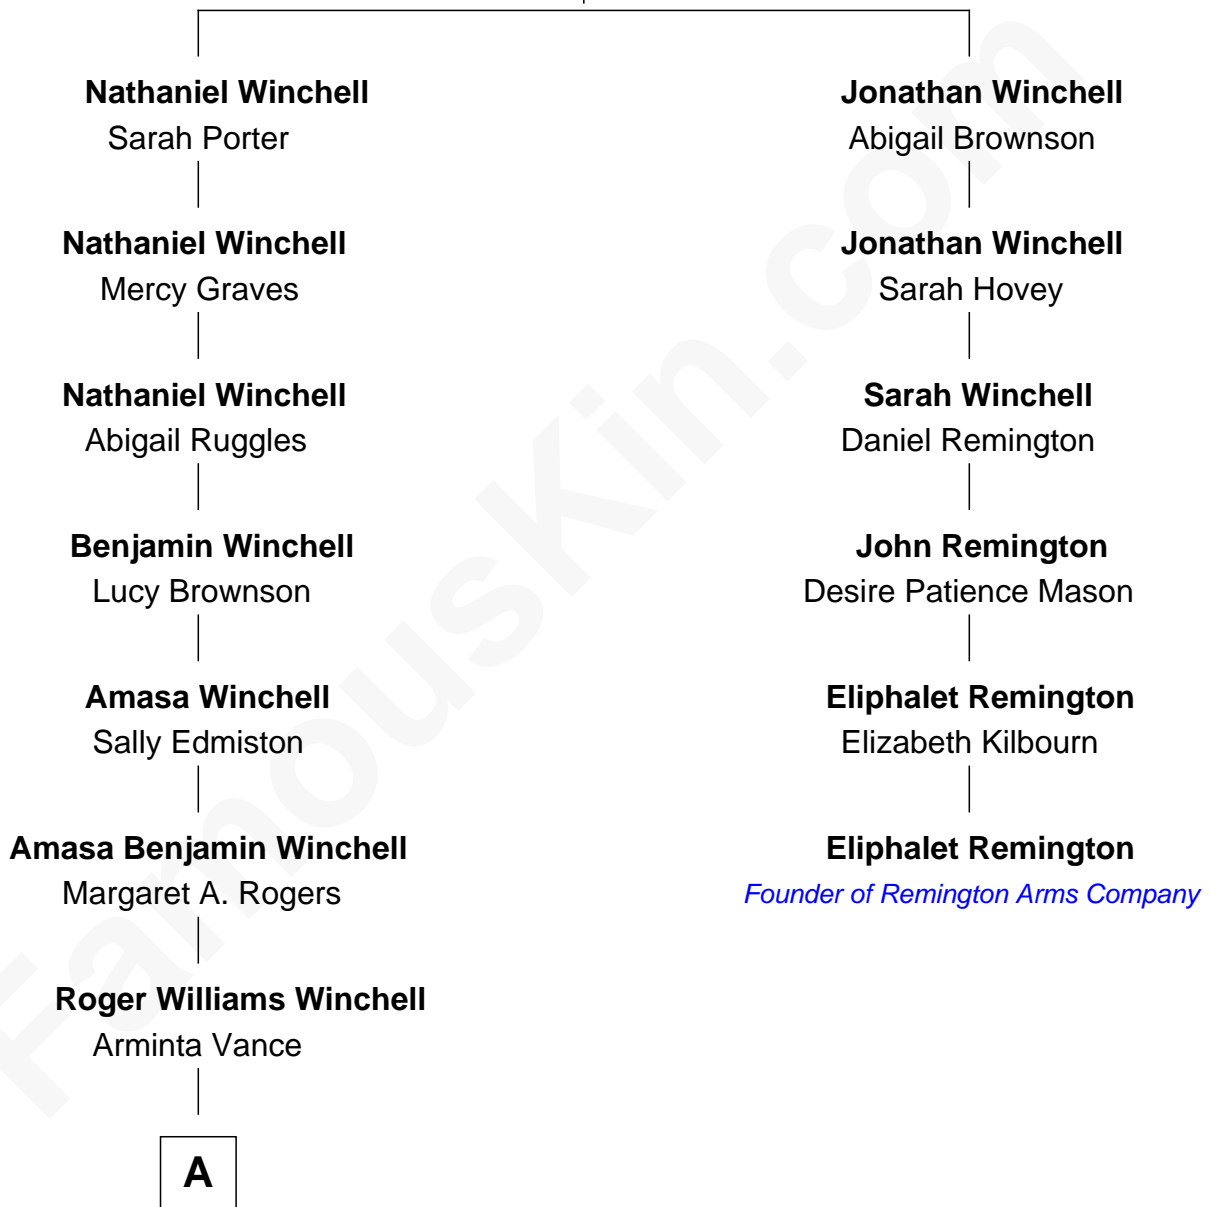

FamousKin.com Relationship Chart of

Anna Faris

TV and Movie Actress

5th cousin 5 times removed of

Eliphalet Remington

Founder of Remington Arms Company

Robert Winchell

A

Veronica Ream Winchell

John Bathurst

Winchell Bathurst

Minnie Madie Meins

Karen Louise Bathurst

John Homan Faris

Anna Faris

TV and Movie Actress