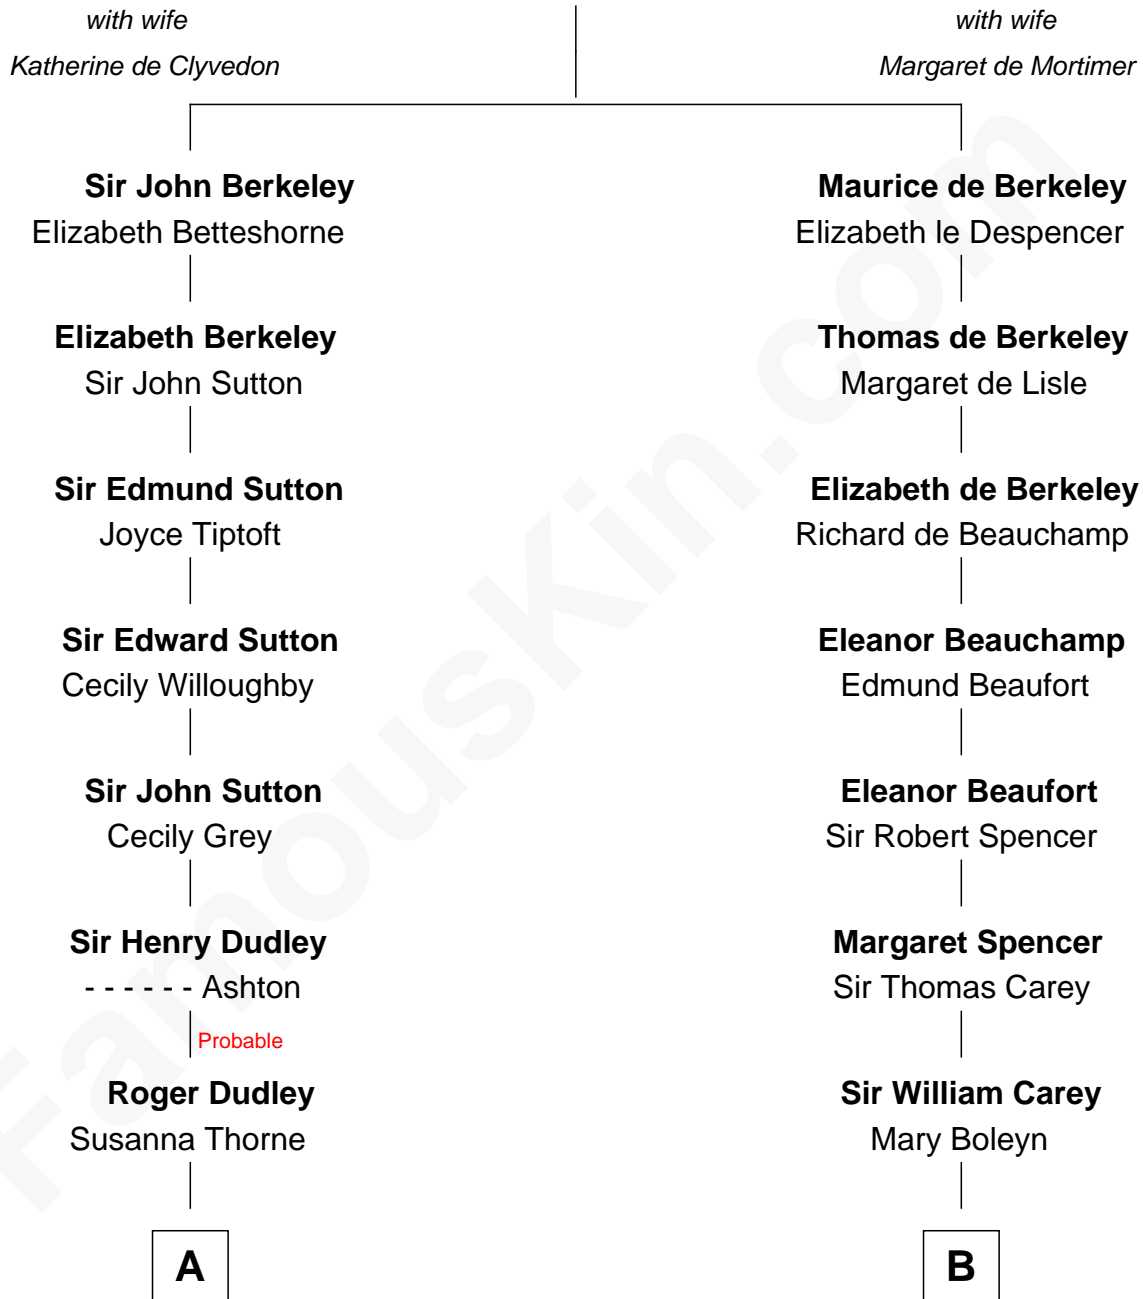

FamousKin.com Relationship Chart of

Anna Faris

TV and Movie Actress

16th cousin 3 times removed of

Charles Darwin

Theory of Evolution

Thomas de Berkeley

C

Winchell Bathurst
Minnie Madie Meins

Karen Louise Bathurst
John Homan Faris

Anna Faris
TV and Movie Actress

FamousKin.com