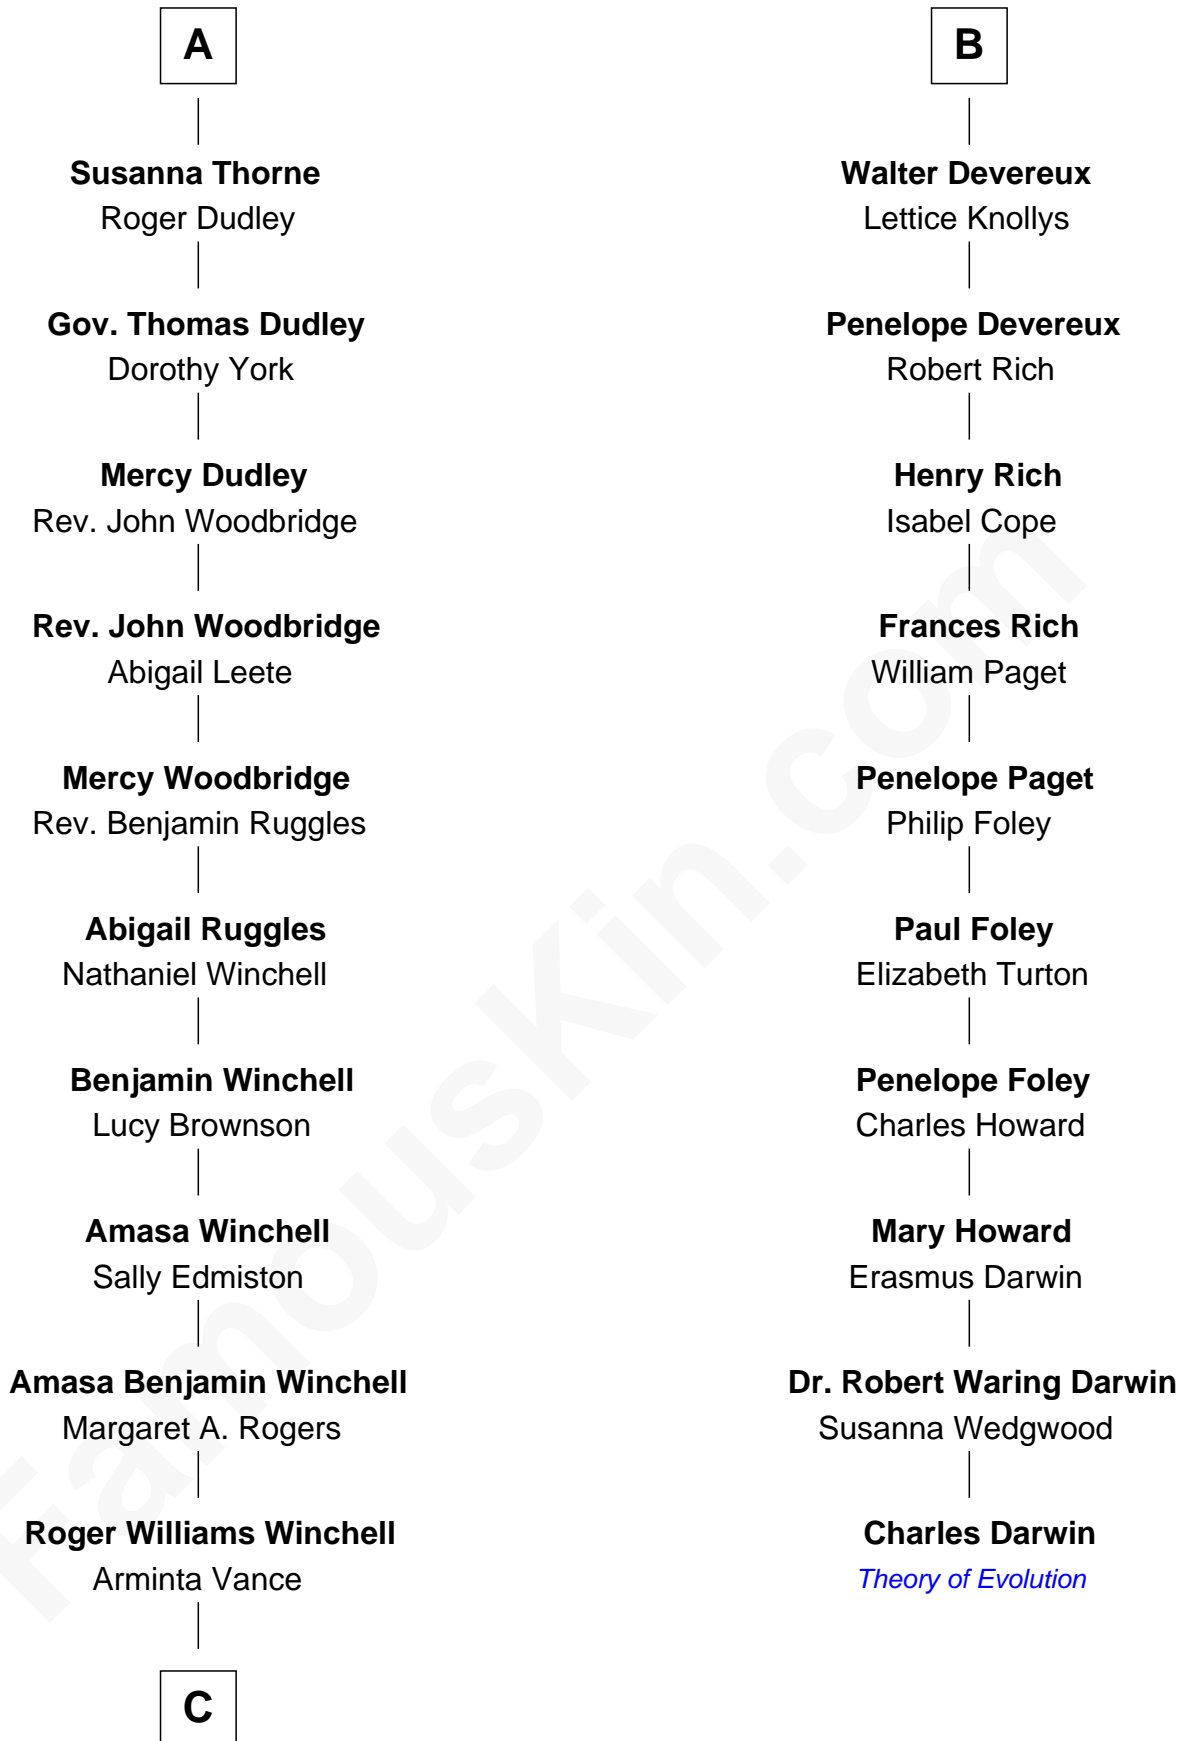

FamousKin.com Relationship Chart of

Anna Faris

TV and Movie Actress

16th cousin 4 times removed of

Charles Darwin

Theory of Evolution

C

Veronica Ream Winchell

John Bathurst

Winchell Bathurst

Minnie Madie Meins

Karen Louise Bathurst

John Homan Faris

Anna Faris

TV and Movie Actress

FamousKin.com