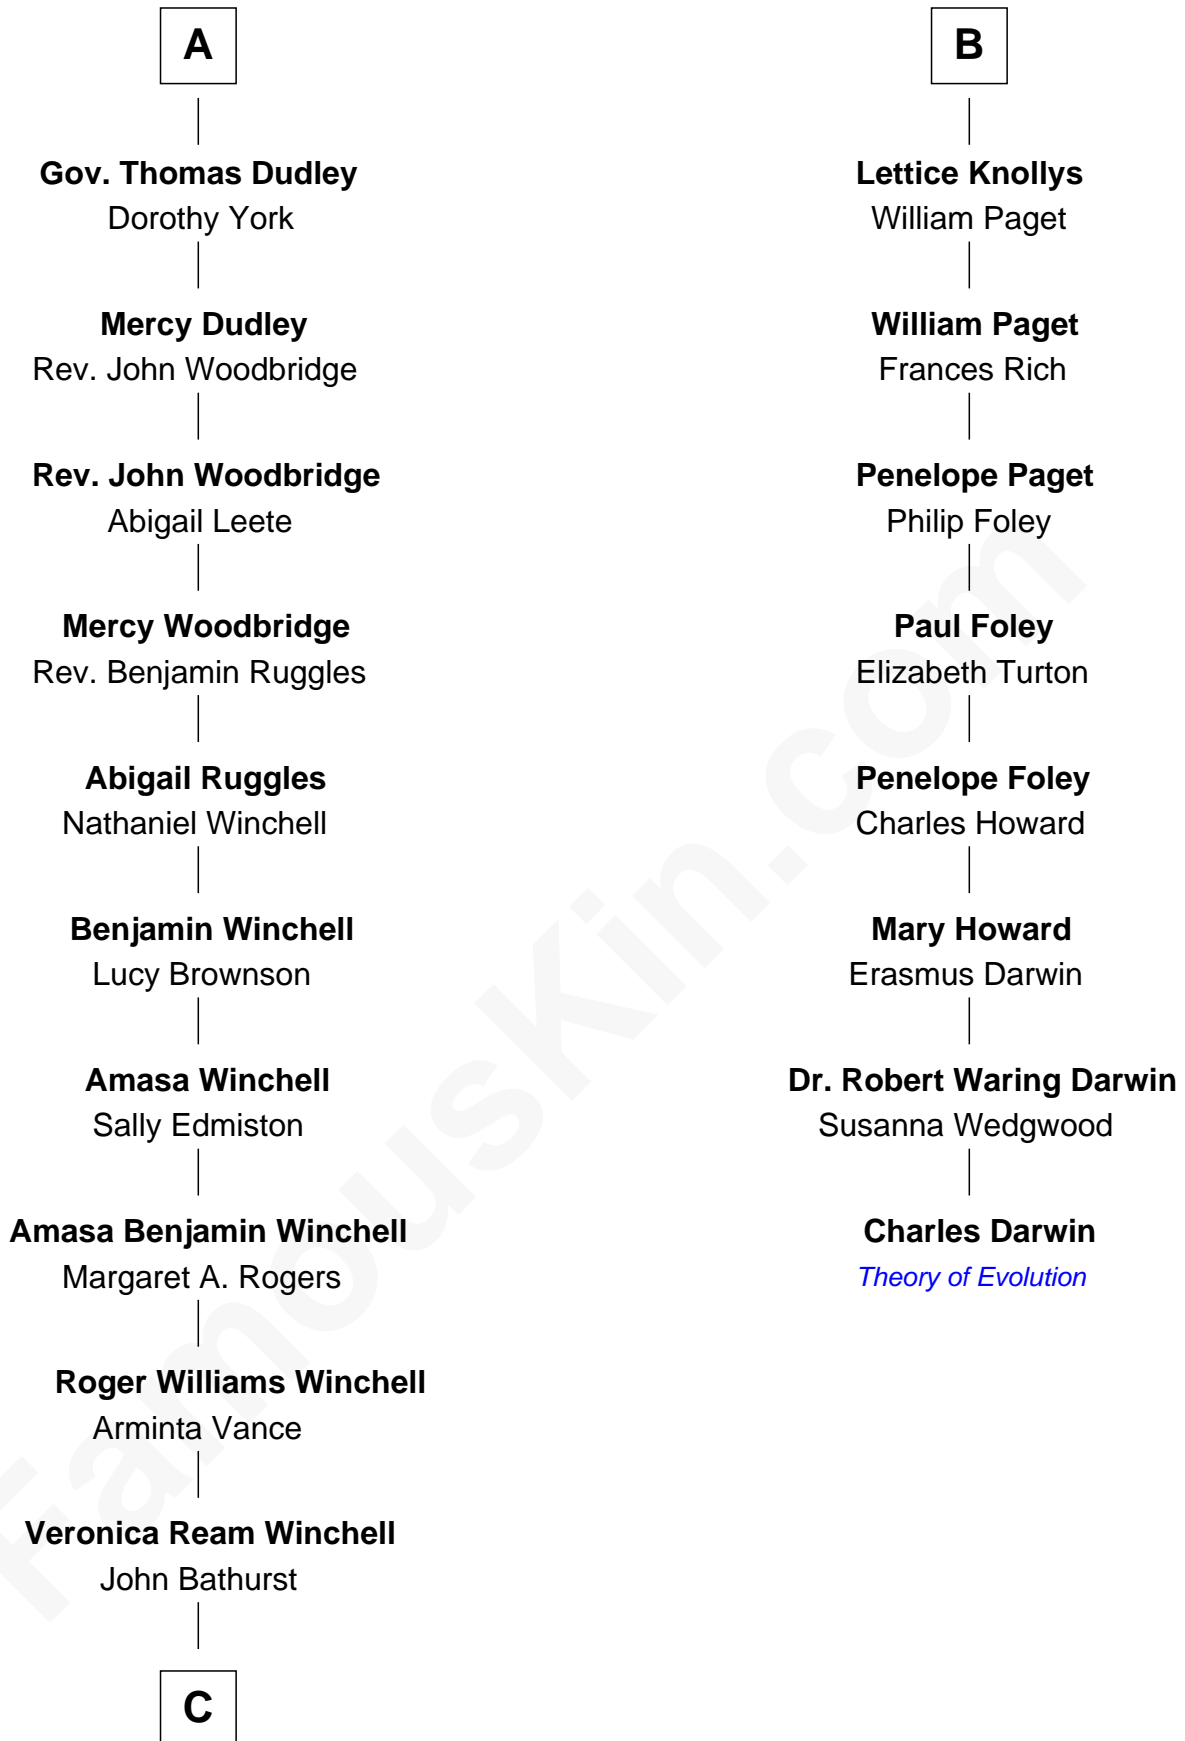

FamousKin.com Relationship Chart of

Anna Faris

TV and Movie Actress

14th cousin 5 times removed of

Charles Darwin

Theory of Evolution

Sir Thomas de Holand

Alice Fitzalan

C

Winchell Bathurst
Minnie Madie Meins

Karen Louise Bathurst
John Homan Faris

Anna Faris
TV and Movie Actress

FamousKin.com