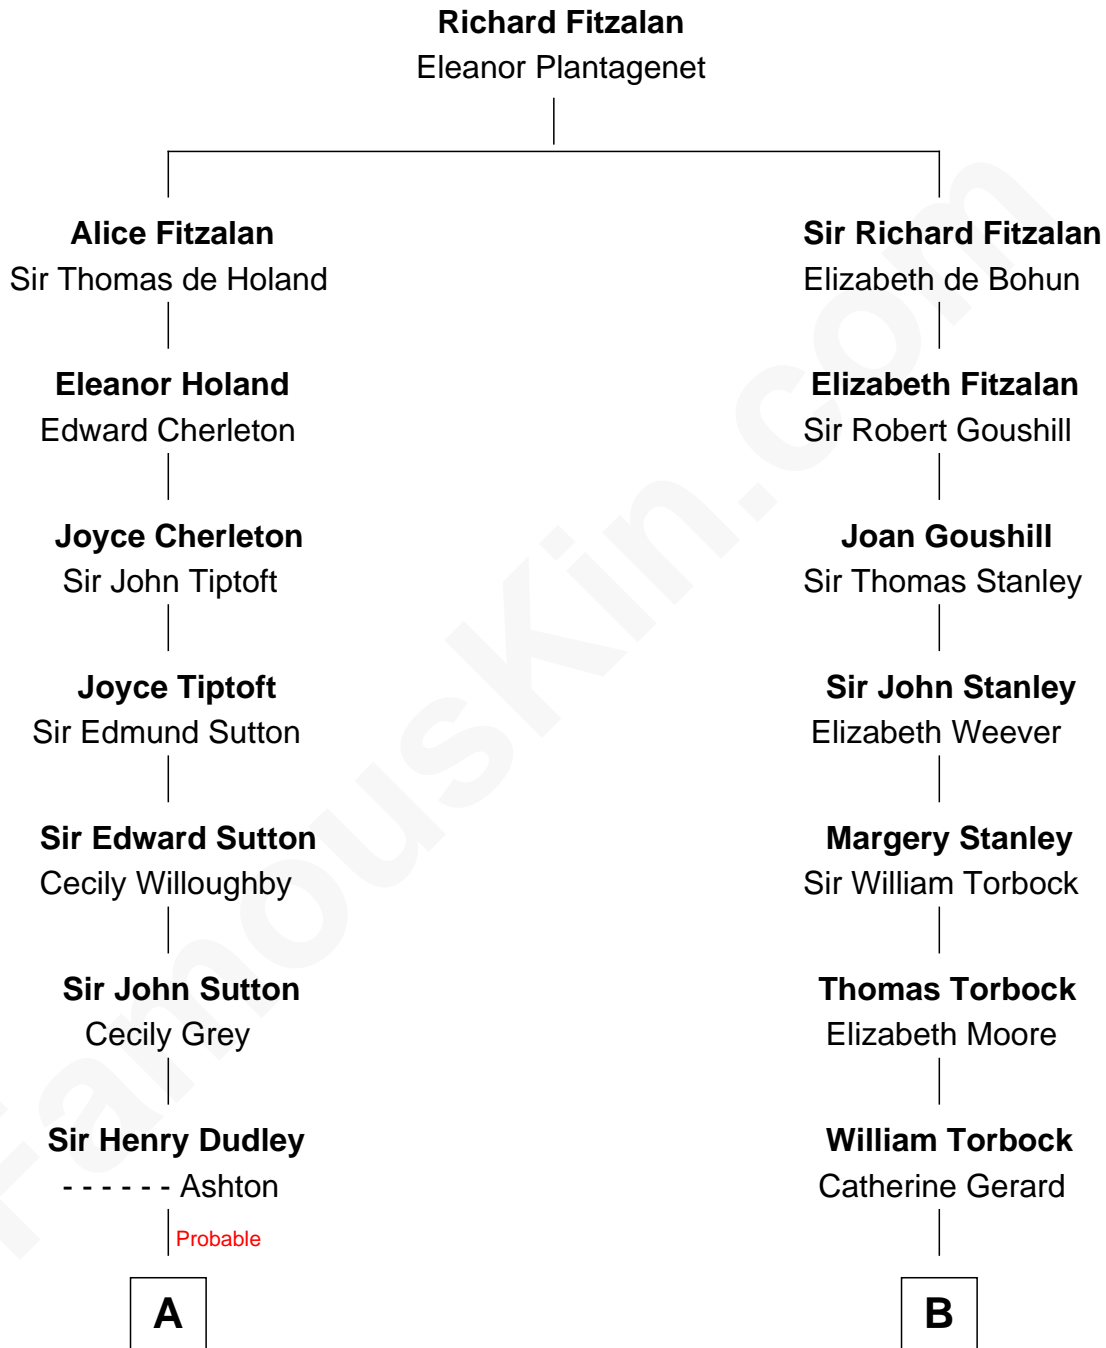

FamousKin.com Relationship Chart of

Anna Faris

TV and Movie Actress

17th cousin 3 times removed of

Thomas Hunt Morgan

Nobel Prize Winner in Physiology or Medicine

C

Veronica Ream Winchell

John Bathurst

Winchell Bathurst

Minnie Madie Meins

Karen Louise Bathurst

John Homan Faris

Anna Faris

TV and Movie Actress

FamousKin.com