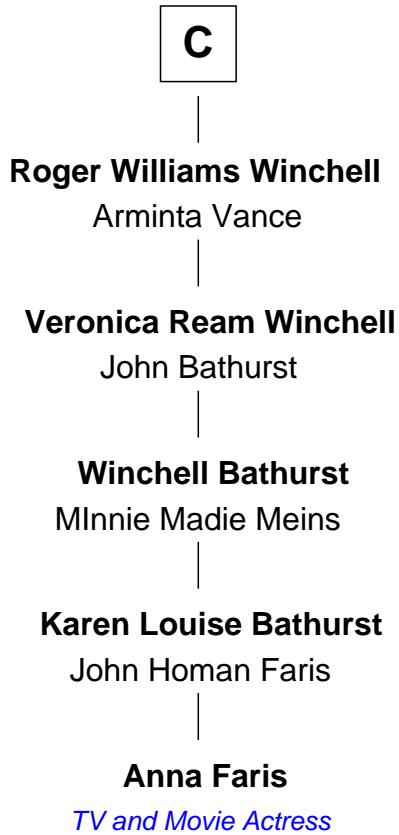

# FamousKin.com Relationship Chart of

**Anna Faris**

*TV and Movie Actress*

14th cousin 7 times removed of

**Henry Lee III**

*9th Governor of Virginia*

**Ralph de Stafford**

*with wife  
Margaret de Audley*

Sir Robert de Swinnerton

**Margaret Grey**

Sir William Bonville

**Maud de Swinnerton**

Sir John Savage

**William Bonville**

Elizabeth Harington

**Mary Savage**

William Stanley

**William Bonville**

Katherine Neville

**William Stanley**

Alice Hoghton

**Cecily Bonville**

Thomas Grey

**Sir William Stanley**

Agnes Grosvenor

**Cecily Grey**

Sir John Sutton

**Sir William Stanley**

Anne Harington

**A**

**B**

FamousKin.com