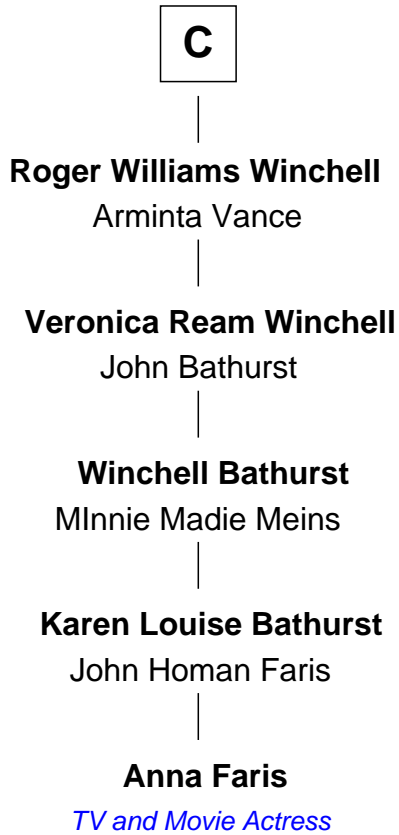

FamousKin.com Relationship Chart of

Anna Faris

TV and Movie Actress

15th cousin 6 times removed of

Henry Lee III

9th Governor of Virginia

Sir John Howard

Alice de Bois

Joan Howard
Sir Peter de Brewes

Beatrice Brewes
Sir Hugh Shirley

Sir Ralph Shirley
Joan Basset

Beatrice Shirley
John Brome

Isabel Brome
John Denton

Alice Denton
Nicholas Purefoy

Edward Purefoy
Anne Fettiplace

A

Sir Robert Howard
Margaret de Scales

Sir John Howard
Alice Tendring

Sir Robert Howard
Margaret Mowbray

Katherine Howard
Sir Edward Neville

Catherine Neville
Robert Tanfield

William Tanfield
Elizabeth Stavely

Frances Tanfield
Bridget Cave

B

FamousKin.com