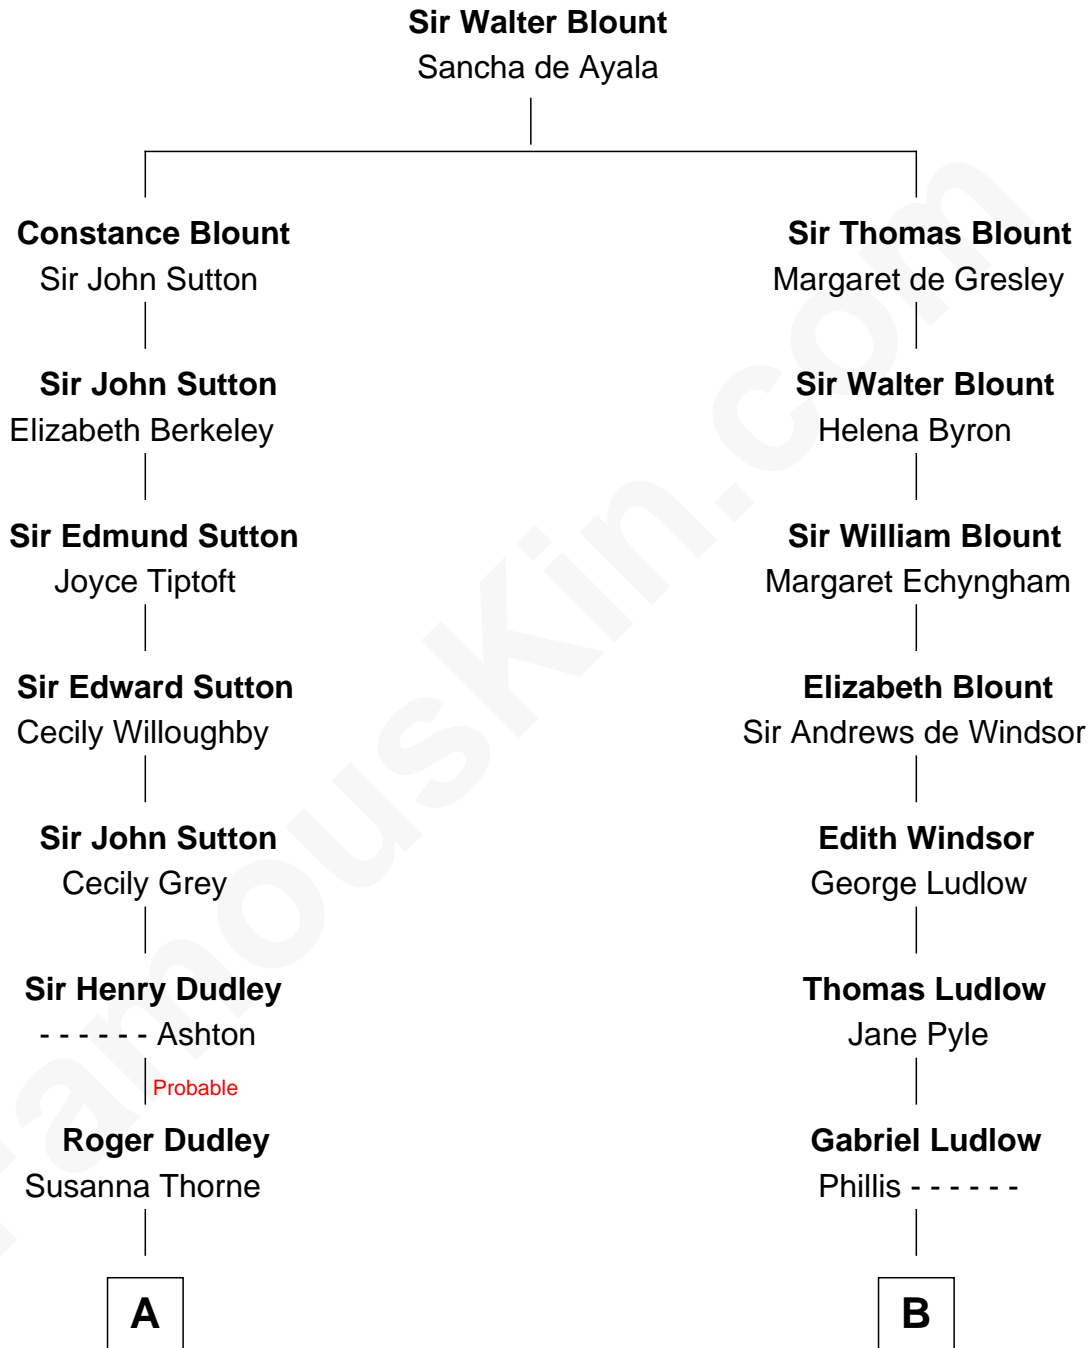

FamousKin.com Relationship Chart of

Anna Faris

TV and Movie Actress

12th cousin 7 times removed of

General Robert E. Lee

Confederate Army - U.S. Civil War

C

Winchell Bathurst
Minnie Madie Meins

Karen Louise Bathurst
John Homan Faris

Anna Faris
TV and Movie Actress

FamousKin.com