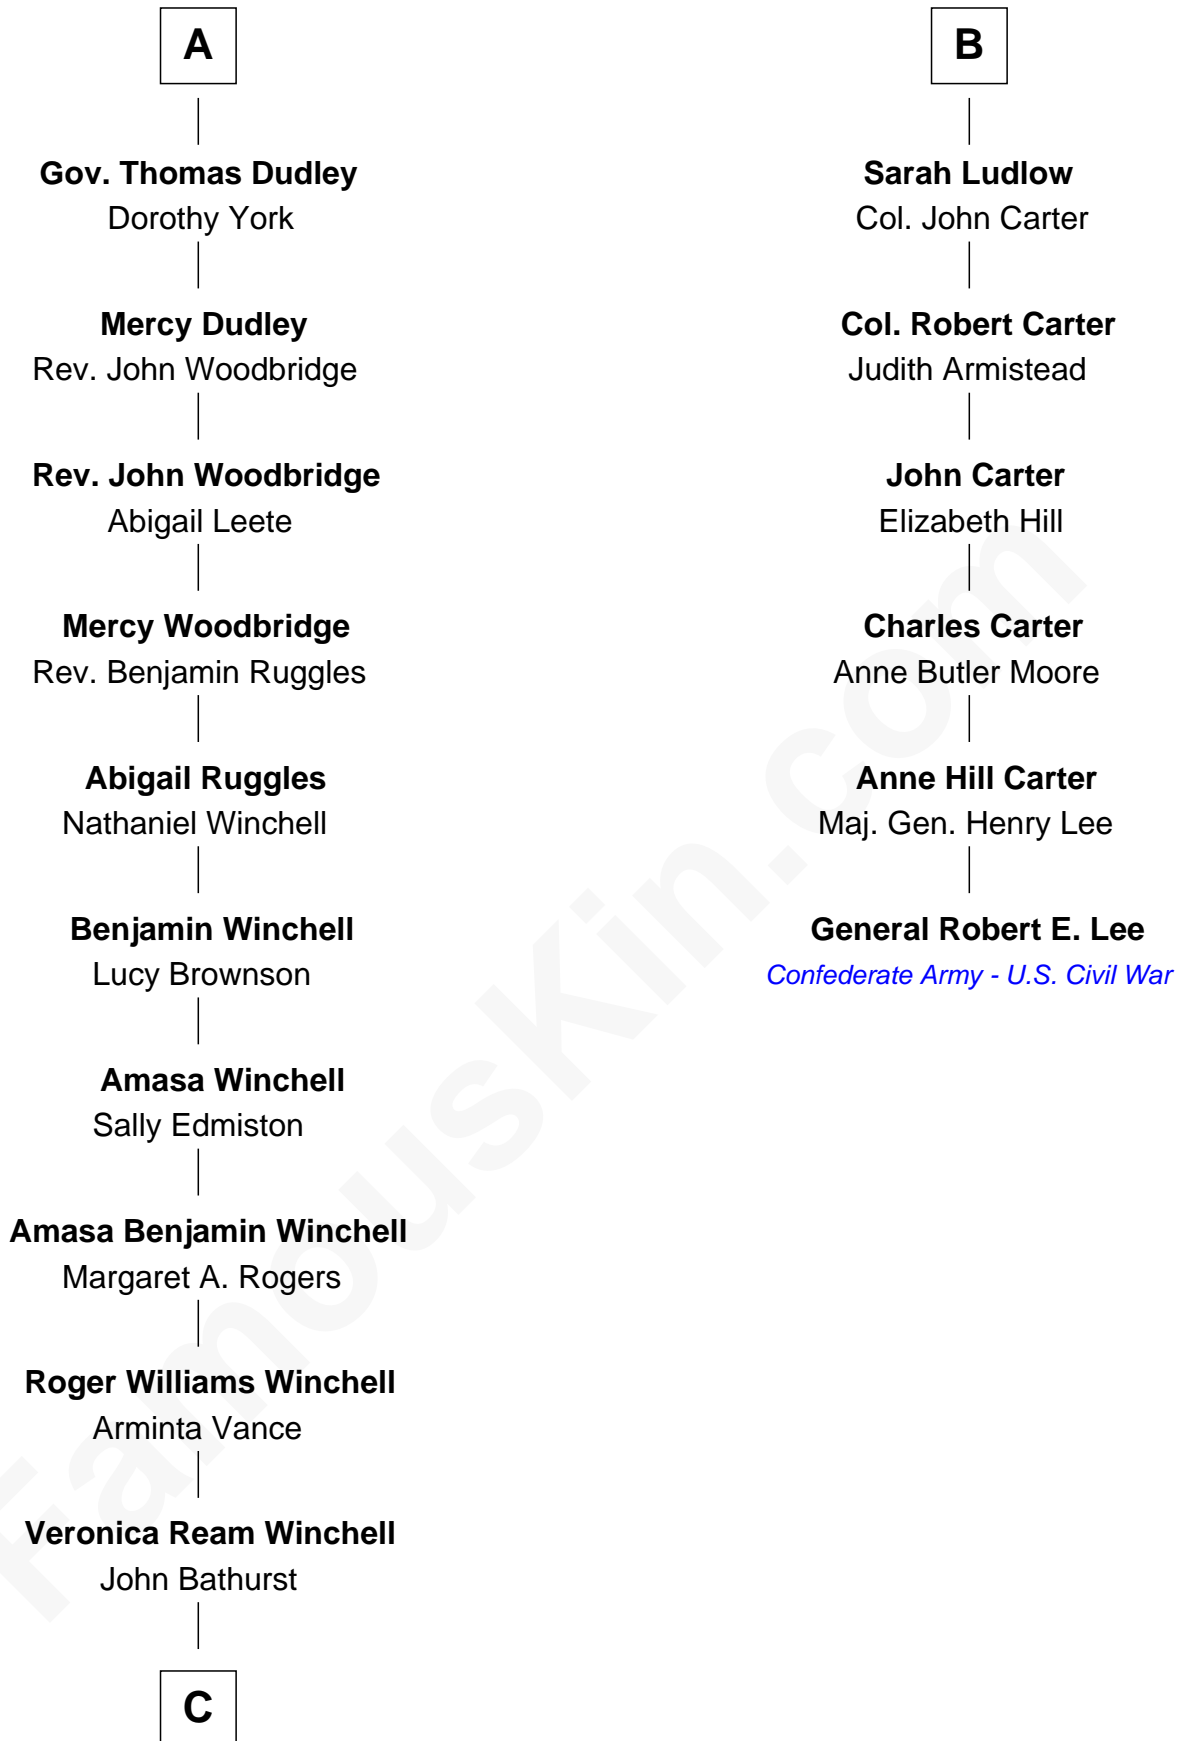

FamousKin.com Relationship Chart of

Anna Faris

TV and Movie Actress

12th cousin 7 times removed of

General Robert E. Lee

Confederate Army - U.S. Civil War

C

Winchell Bathurst
Minnie Madie Meins

Karen Louise Bathurst
John Homan Faris

Anna Faris
TV and Movie Actress

FamousKin.com