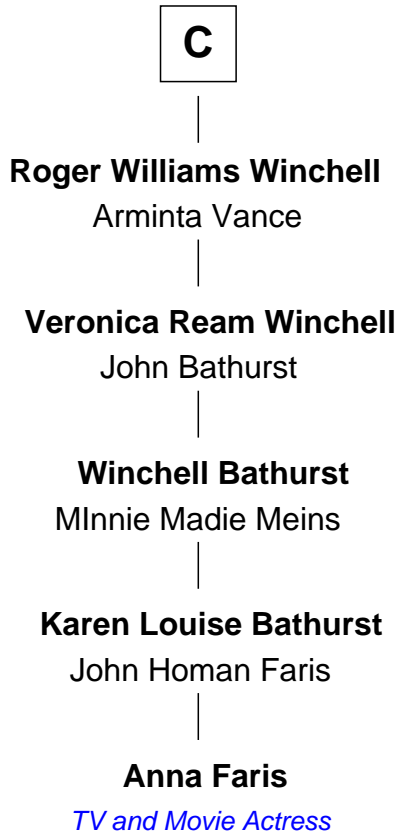

FamousKin.com Relationship Chart of

Anna Faris

TV and Movie Actress

15th cousin 6 times removed of

General Robert E. Lee

Confederate Army - U.S. Civil War

Sir William de Ros
Margery de Badlesmere

Thomas de Ros
Beatrice de Stafford

Margaret de Ros
Sir Reynold Grey

Margaret Grey
Sir William Bonville

William Bonville
Elizabeth Harington

William Bonville
Katherine Neville

Cecily Bonville
Thomas Grey

Cecily Grey
Sir John Sutton

A

Maud de Roos
John de Welles

Margery de Welles
Stephen le Scrope

John le Scrope
Elizabeth Chaworth

Elizabeth le Scrope
Sir Henry le Scrope

Margaret Scrope
John Bernard

John Bernard
Margaret Daundelyn

John Bernard
Cecily Muscote

B

FamousKin.com