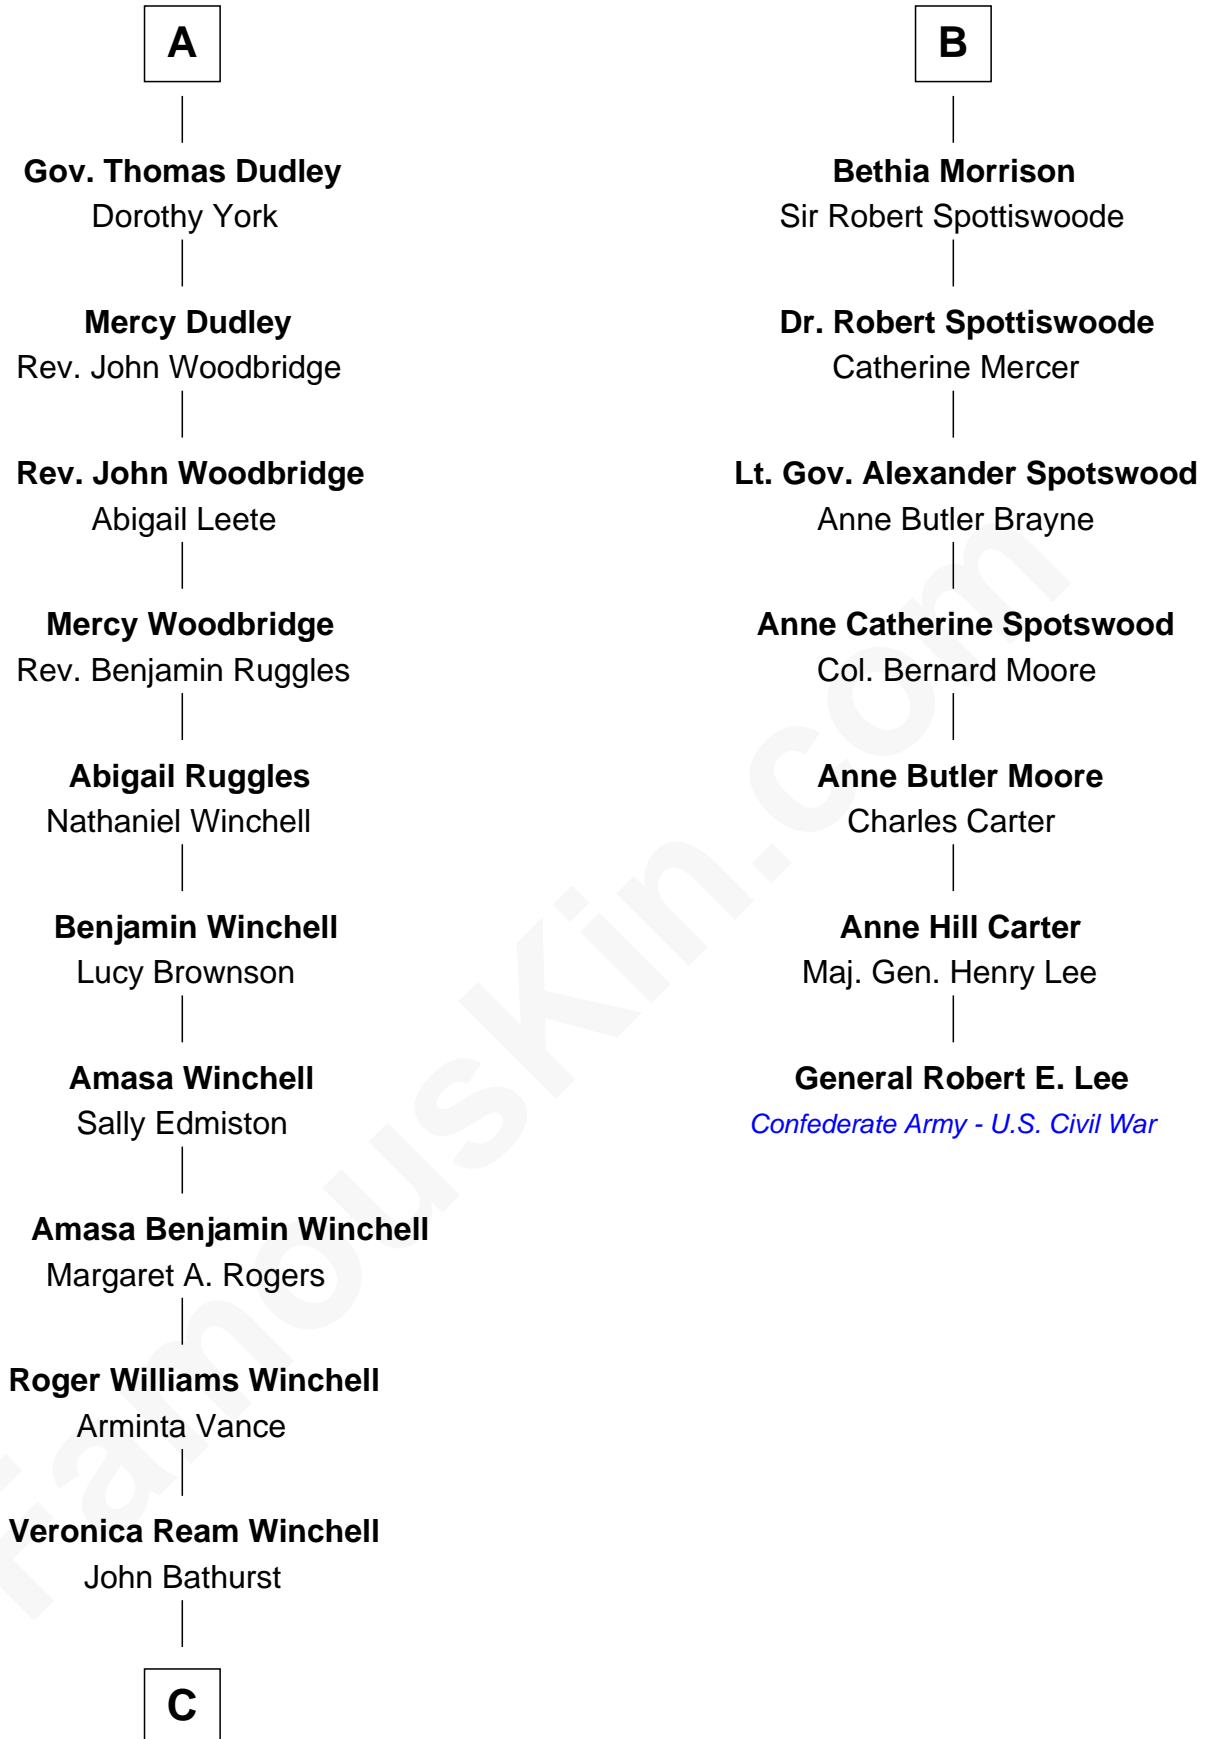

FamousKin.com Relationship Chart of

Anna Faris

TV and Movie Actress

13th cousin 6 times removed of

General Robert E. Lee

Confederate Army - U.S. Civil War

Sir Thomas de Holand

Alice Fitzalan

C

Winchell Bathurst
Minnie Madie Meins

Karen Louise Bathurst
John Homan Faris

Anna Faris
TV and Movie Actress

FamousKin.com