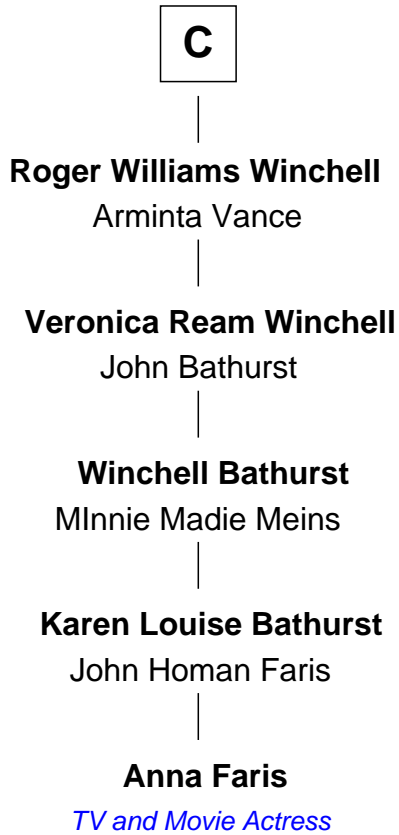

# FamousKin.com Relationship Chart of

**Anna Faris**

*TV and Movie Actress*

16th cousin 5 times removed of

**General Robert E. Lee**

*Confederate Army - U.S. Civil War*

**Sir John Howard**

Alice de Bois

**Joan Howard**  
Sir Peter de Brewes

**Beatrice Brewes**  
Sir Hugh Shirley

**Sir Ralph Shirley**  
Joan Basset

**Beatrice Shirley**  
John Brome

**Isabel Brome**  
John Denton

**Alice Denton**  
Nicholas Purefoy

**Edward Purefoy**  
Anne Fettiplace

**A**

**Sir Robert Howard**  
Margaret de Scales

**Sir John Howard**  
Alice Tendring

**Sir Robert Howard**  
Margaret Mowbray

**Katherine Howard**  
Sir Edward Neville

**Catherine Neville**  
Robert Tanfield

**William Tanfield**  
Elizabeth Stavely

**Frances Tanfield**  
Bridget Cave

**B**

FamousKin.com