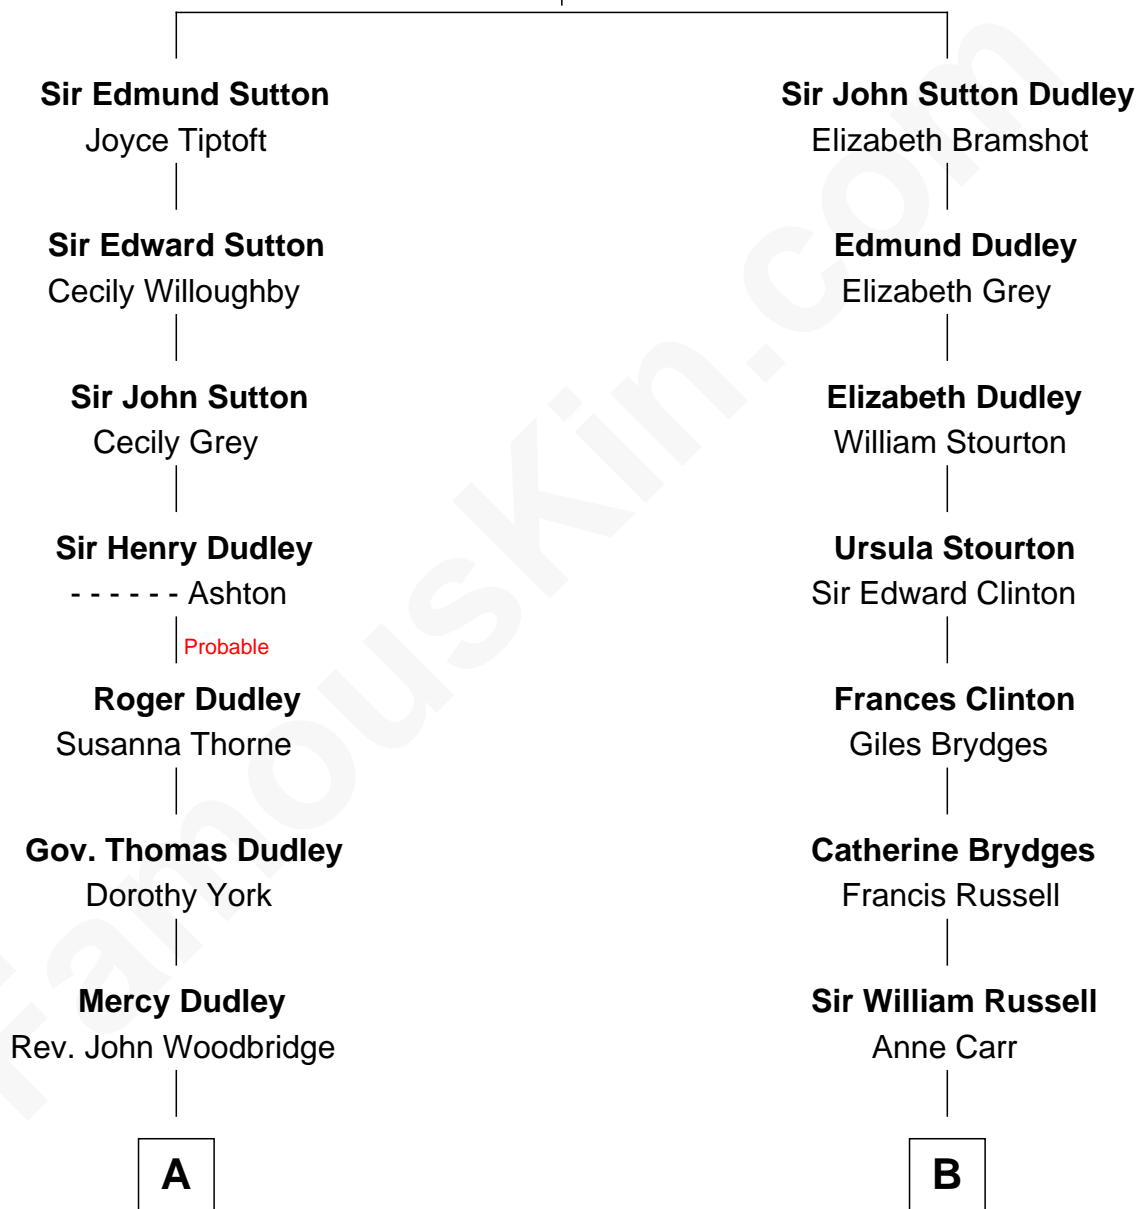

# FamousKin.com Relationship Chart of

**Anna Faris**

*TV and Movie Actress*

17th cousin of

**Sarah Ferguson**

*Duchess of York*

**Sir John Sutton**  
Elizabeth Berkeley

Anna Faris photo by [Xizi \(Cecilia\) Hua](#) (CC BY-SA 2.0)

Sarah Ferguson photo by [Norbert Aepli](#) (CC BY 3.0)