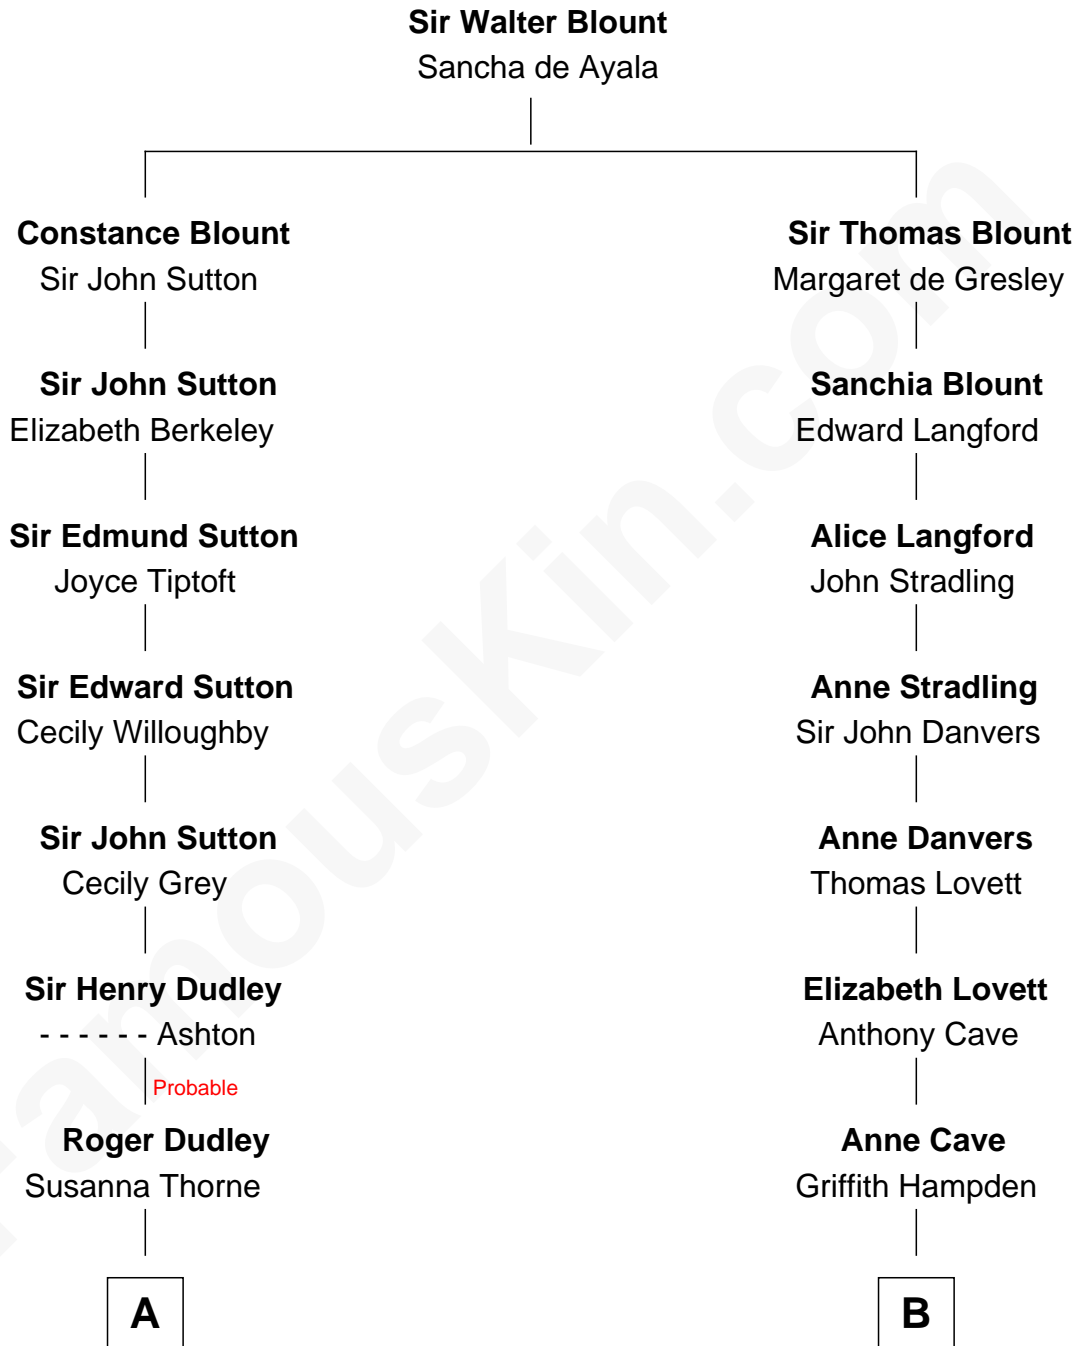

FamousKin.com Relationship Chart of

Anna Faris

TV and Movie Actress

15th cousin 4 times removed of

Lt. Gen. James Brudenell

Leader of the "Charge of the Light Brigade"

C

Winchell Bathurst
Minnie Madie Meins

Karen Louise Bathurst
John Homan Faris

Anna Faris
TV and Movie Actress

FamousKin.com