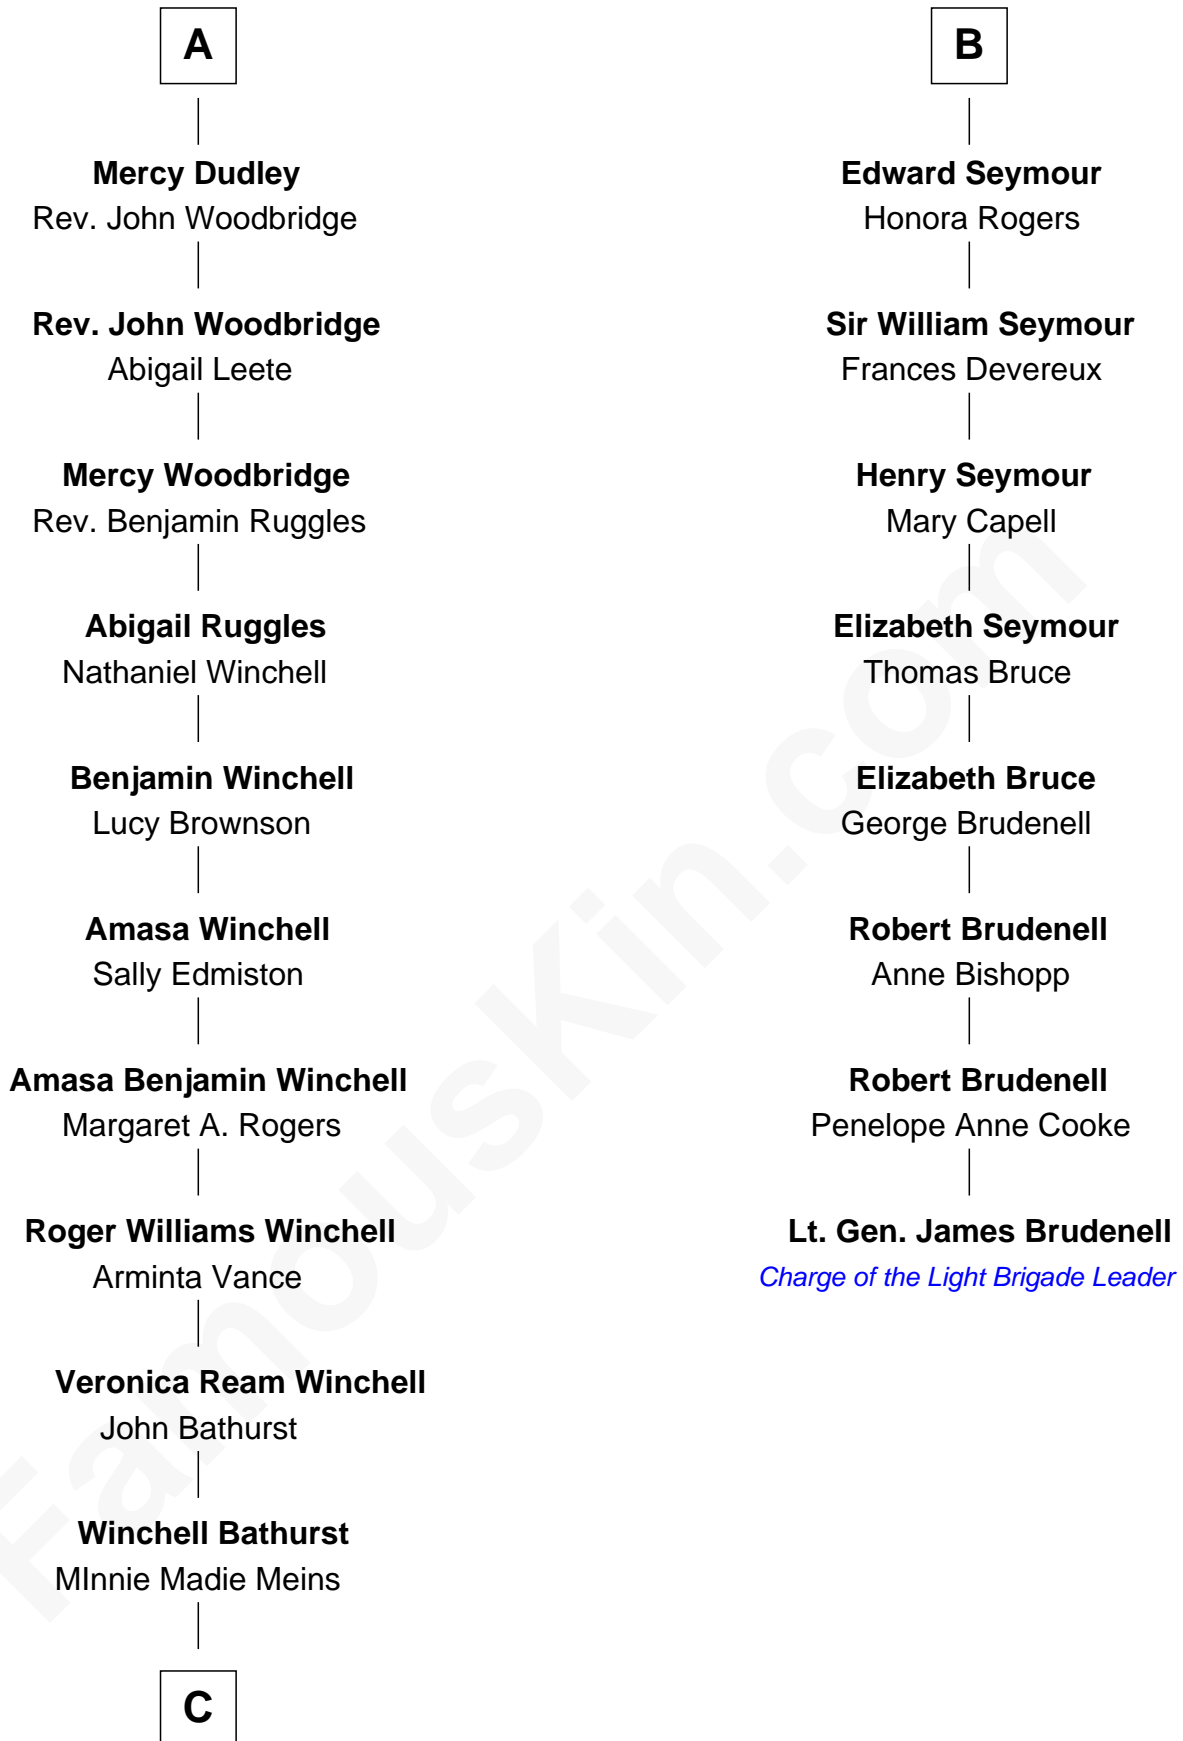

FamousKin.com Relationship Chart of

Anna Faris

TV and Movie Actress

14th cousin 4 times removed of

Lt. Gen. James Brudenell

Leader of the "Charge of the Light Brigade"

C

Karen Louise Bathurst