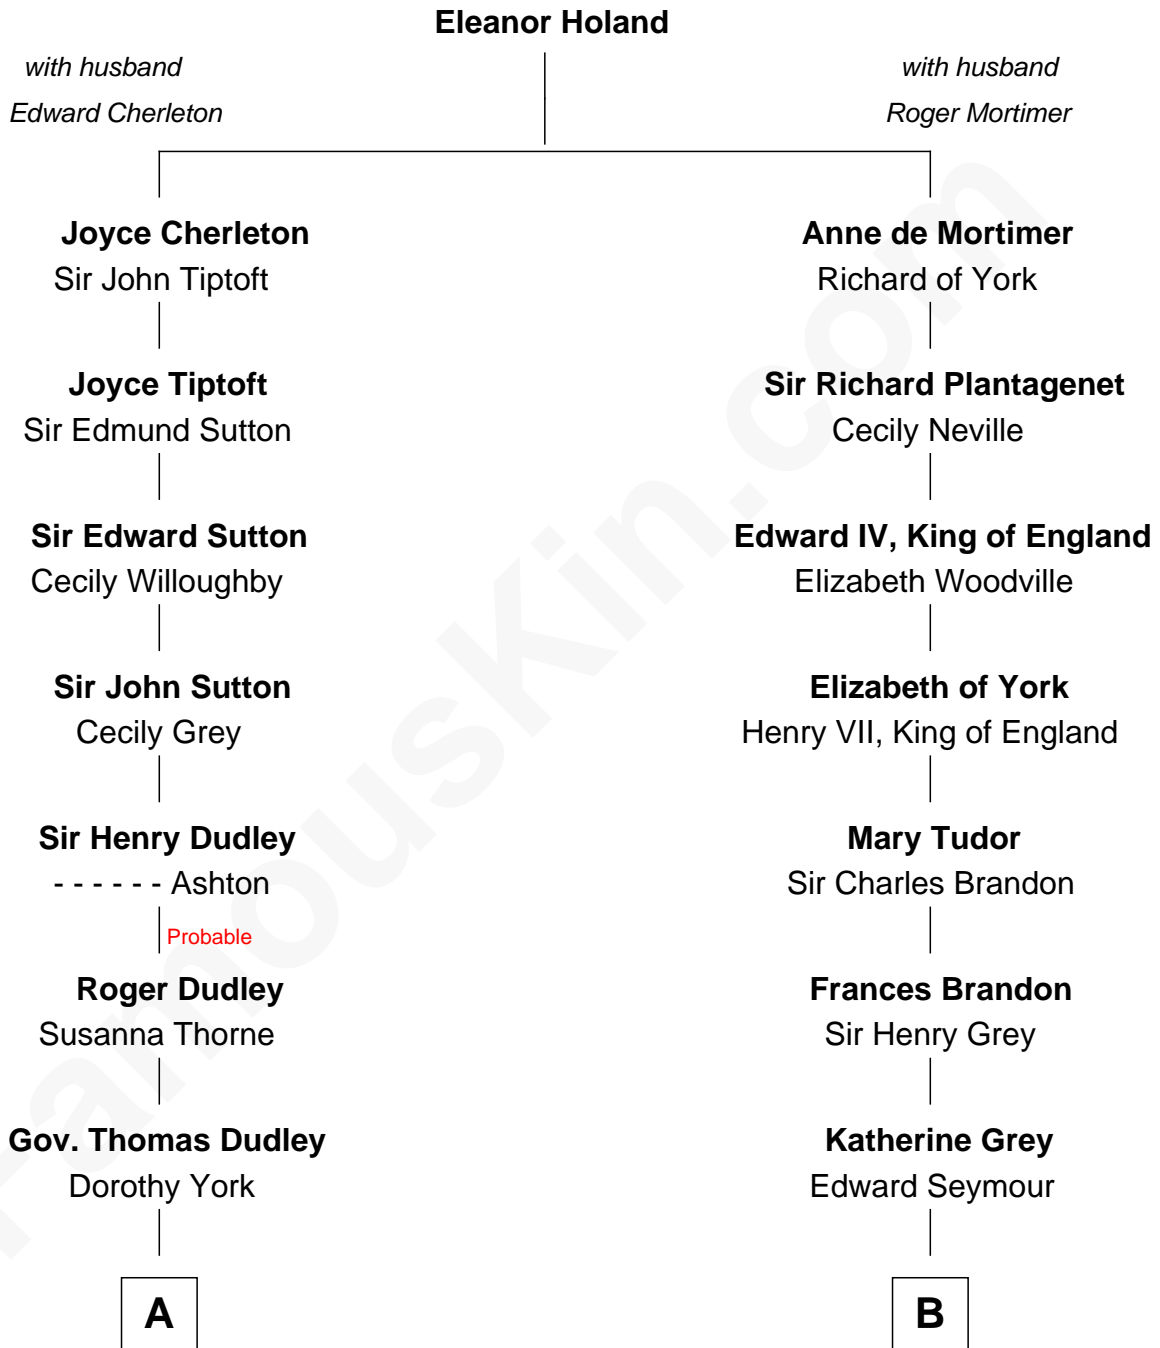

FamousKin.com Relationship Chart of

Anna Faris

TV and Movie Actress

14th cousin 4 times removed of

Lt. Gen. James Brudenell

Leader of the "Charge of the Light Brigade"

C

Karen Louise Bathurst