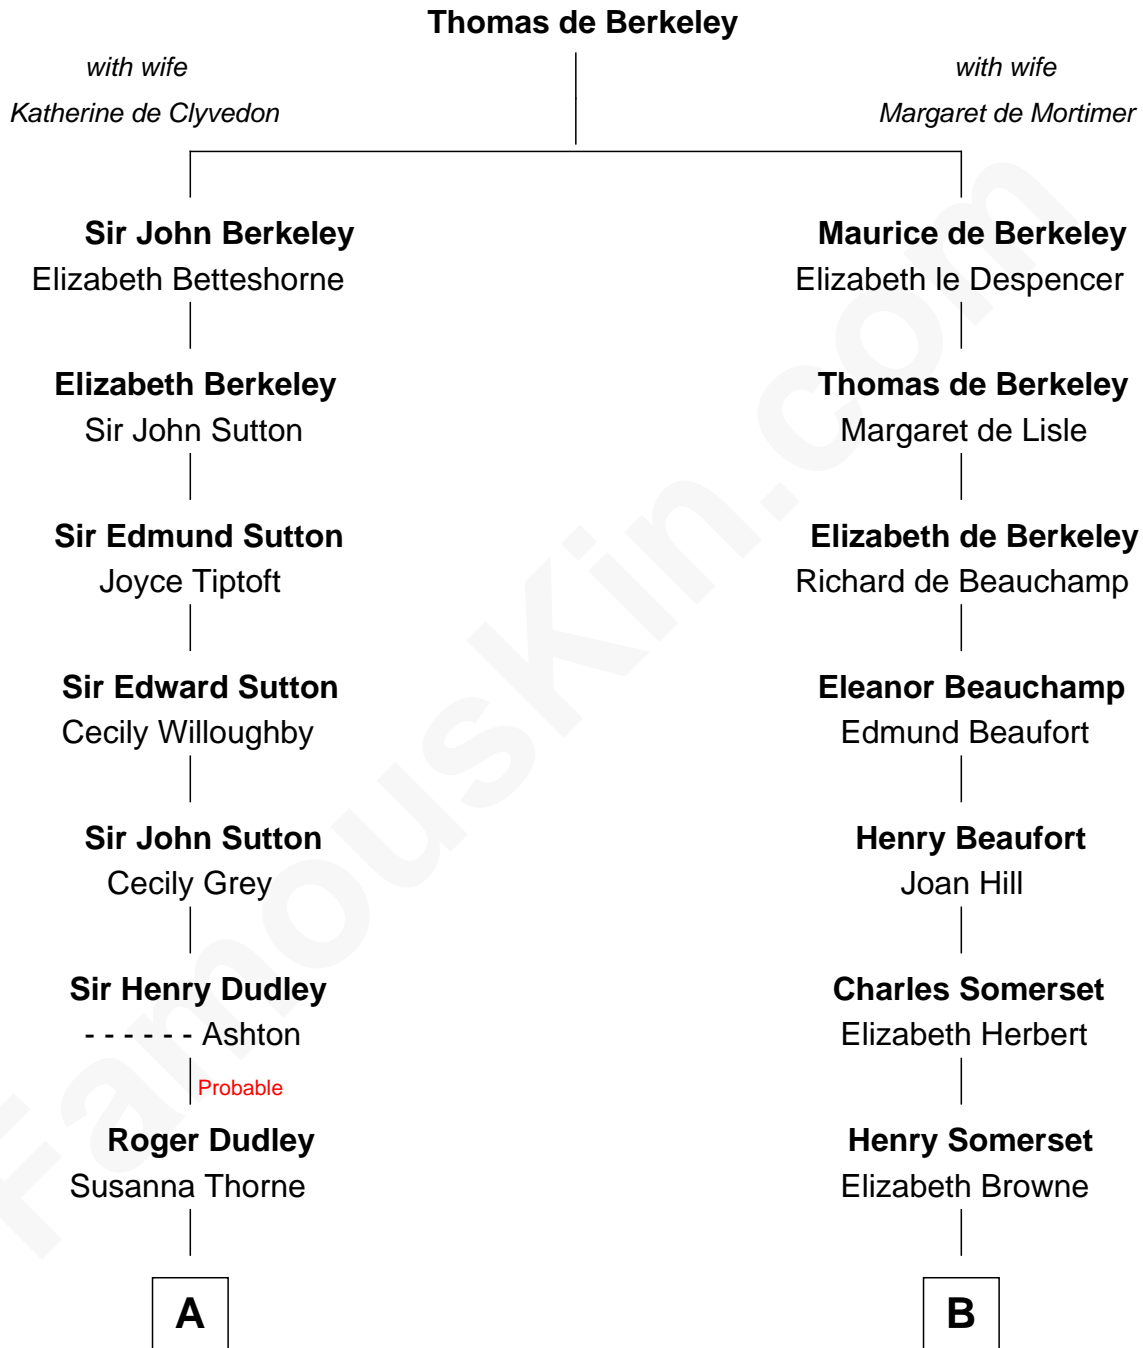

# FamousKin.com Relationship Chart of

**Anna Faris**

*TV and Movie Actress*

16th cousin 3 times removed of

**Lt. Gen. James Brudenell**

*Leader of the "Charge of the Light Brigade"*

**C**

**Winchell Bathurst**  
Minnie Madie Meins

**Karen Louise Bathurst**  
John Homan Faris

**Anna Faris**  
*TV and Movie Actress*

FamousKin.com