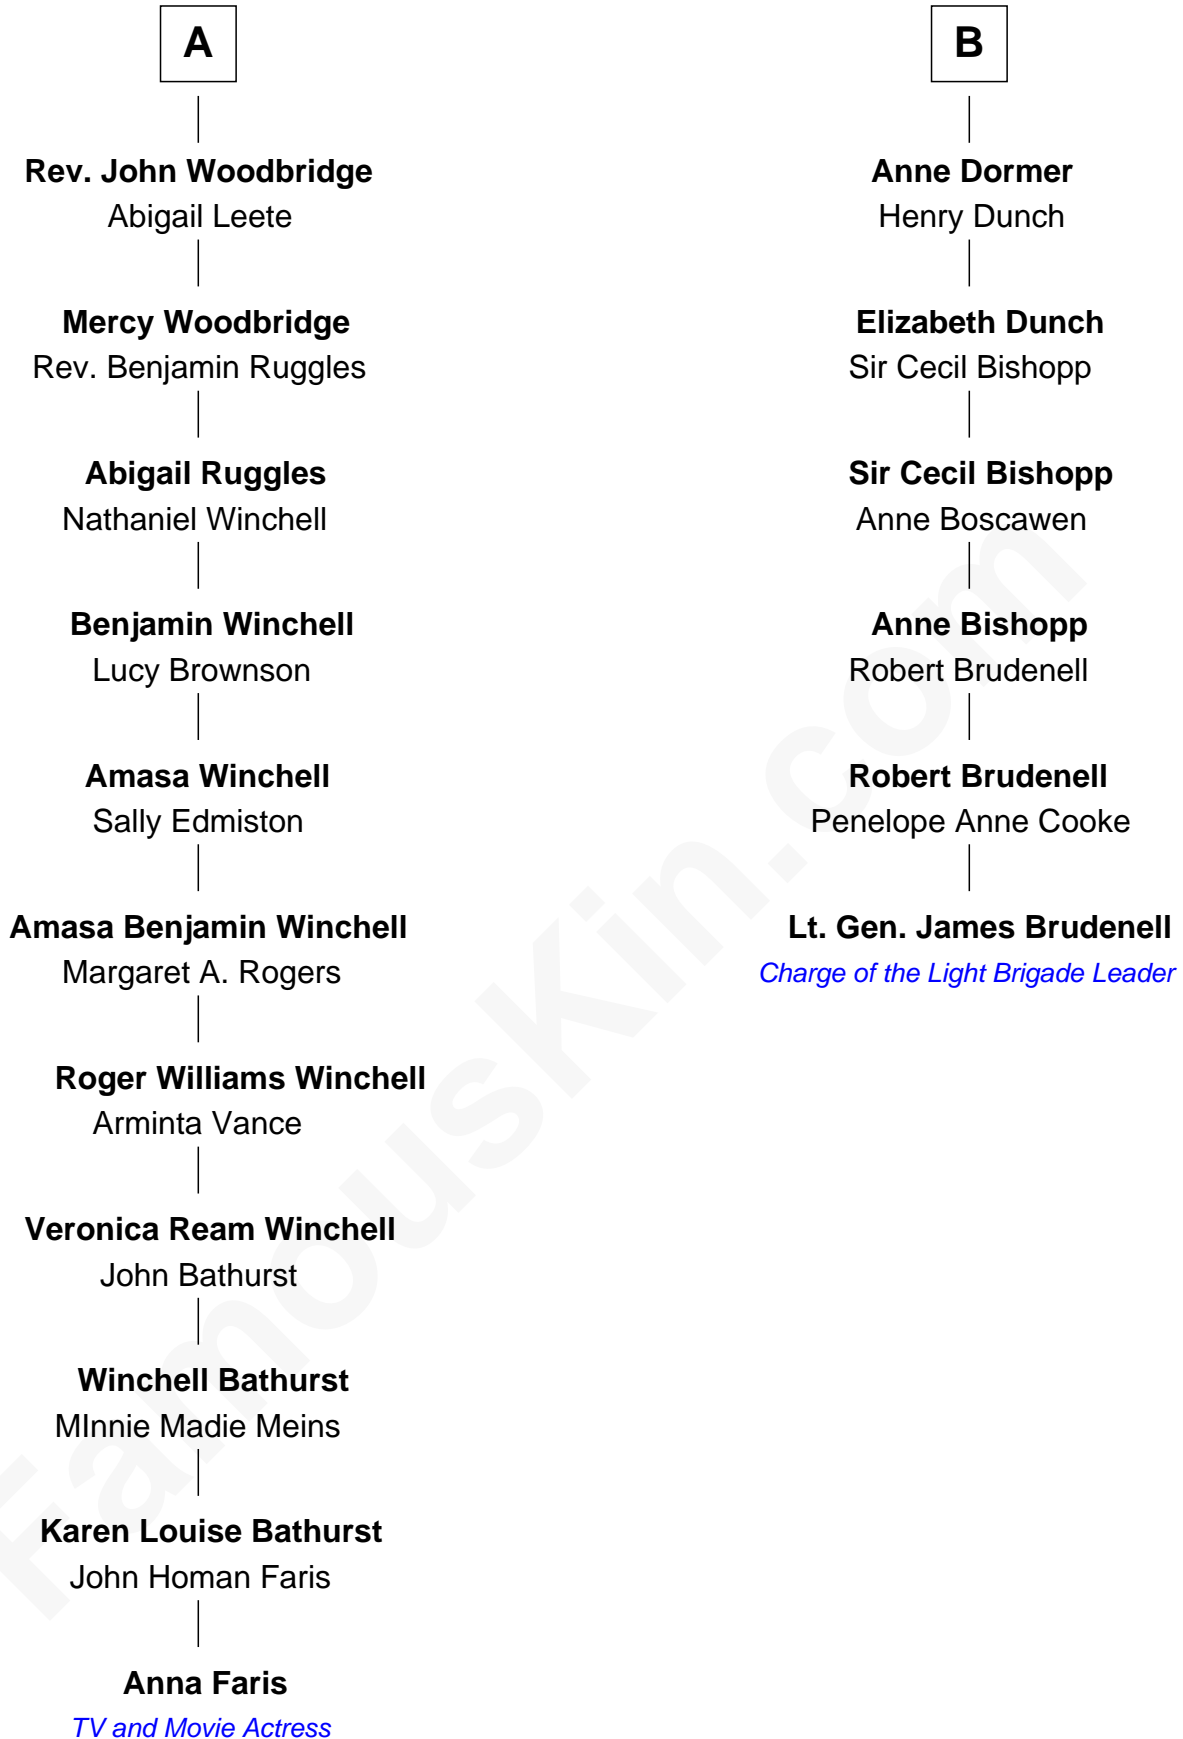

FamousKin.com Relationship Chart of

Anna Faris

TV and Movie Actress

12th cousin 5 times removed of

Lt. Gen. James Brudenell

Leader of the "Charge of the Light Brigade"

John Brome
Beatrice Shirley

Anna Faris photo by [Xizi \(Cecilia\) Hua](#) (CC BY-SA 2.0)