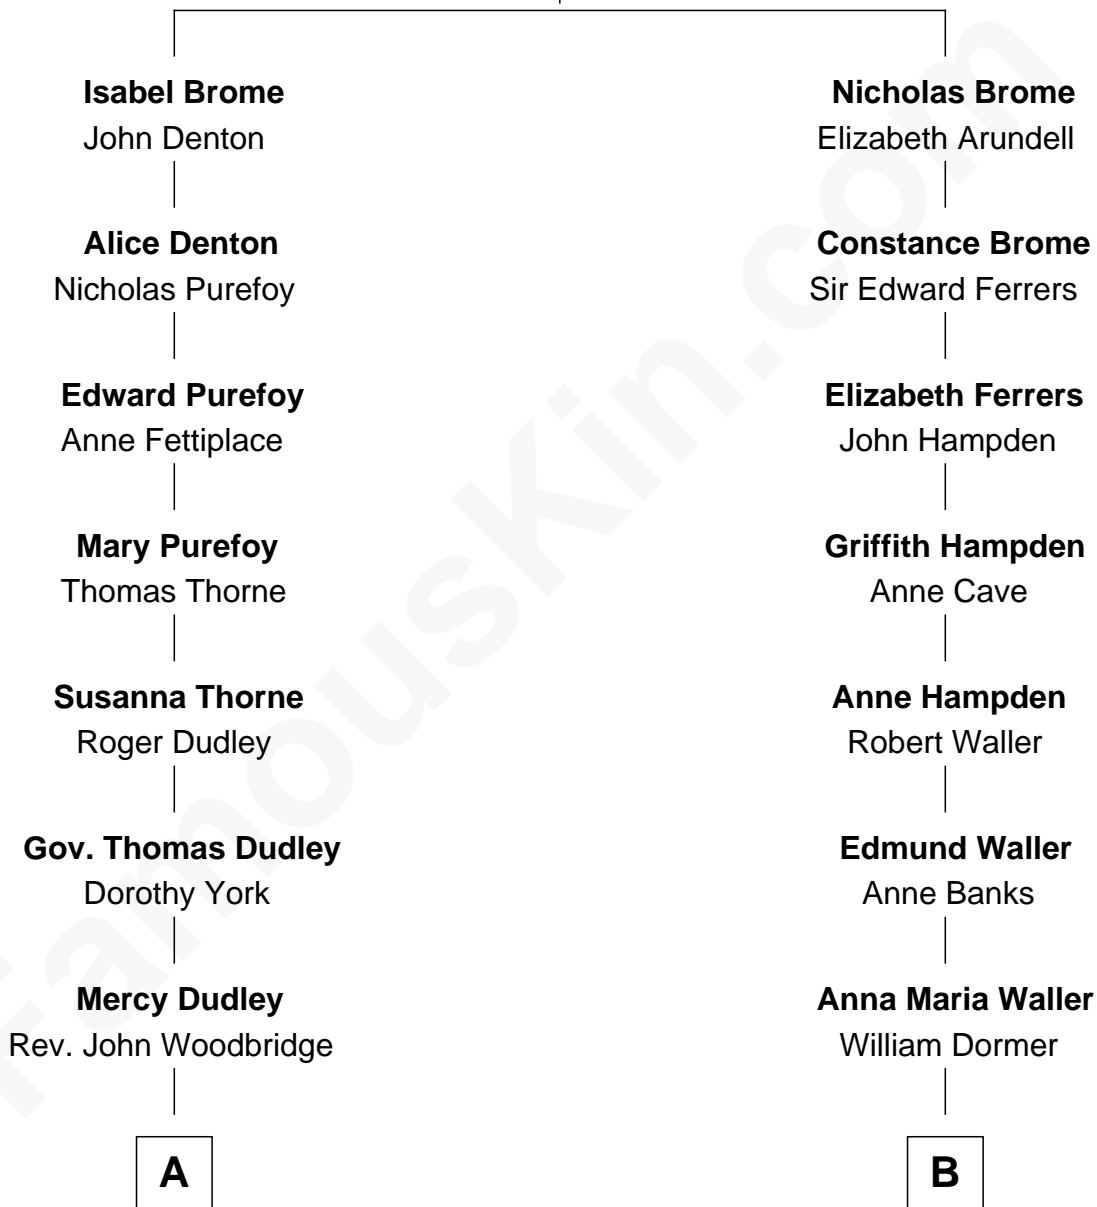

FamousKin.com Relationship Chart of

Anna Faris

TV and Movie Actress

12th cousin 5 times removed of

Lt. Gen. James Brudenell

Leader of the "Charge of the Light Brigade"

John Brome
Beatrice Shirley

Anna Faris photo by [Xizi \(Cecilia\) Hua](#) (CC BY-SA 2.0)