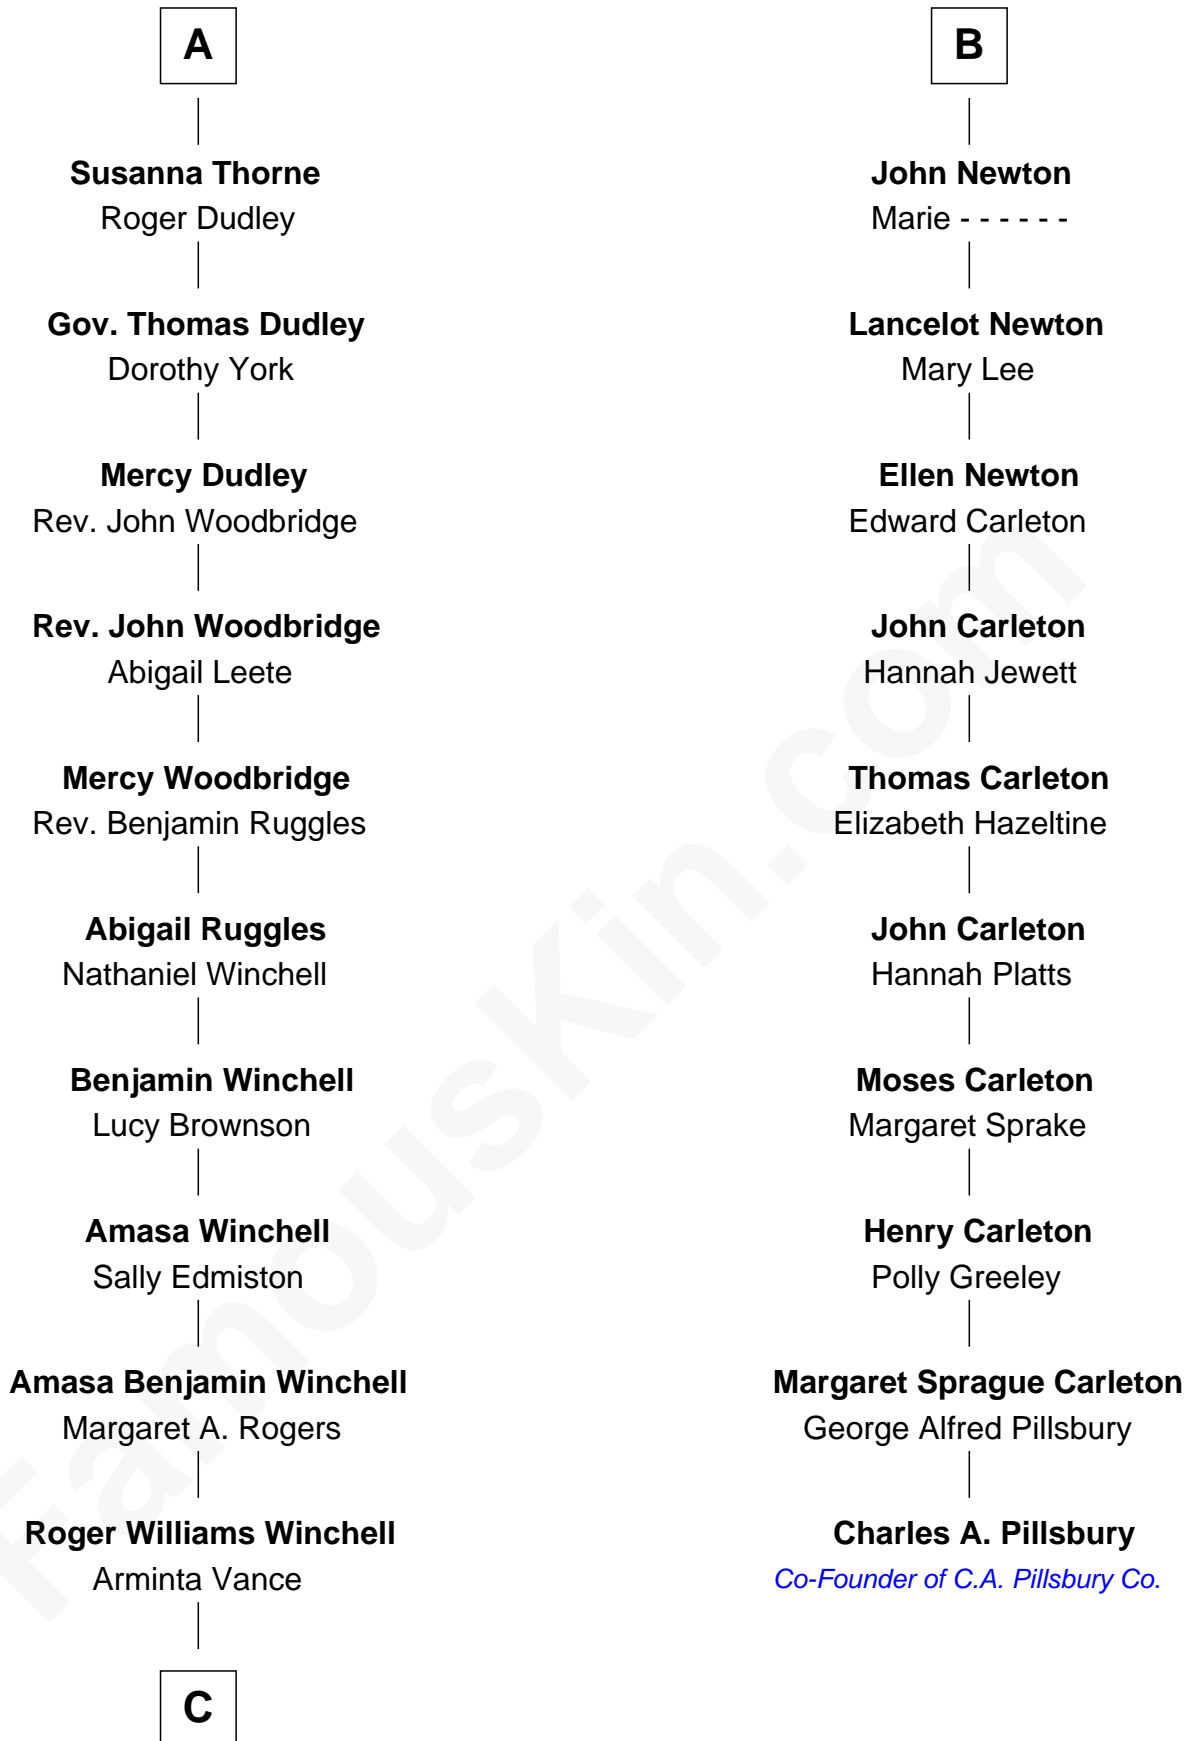

FamousKin.com Relationship Chart of

Anna Faris

TV and Movie Actress

16th cousin 4 times removed of

Charles A. Pillsbury

Co-Founder of C.A. Pillsbury Co.

Sir John Grey

Avice Marmion

C

Veronica Ream Winchell

John Bathurst

Winchell Bathurst

Minnie Madie Meins

Karen Louise Bathurst

John Homan Faris

Anna Faris