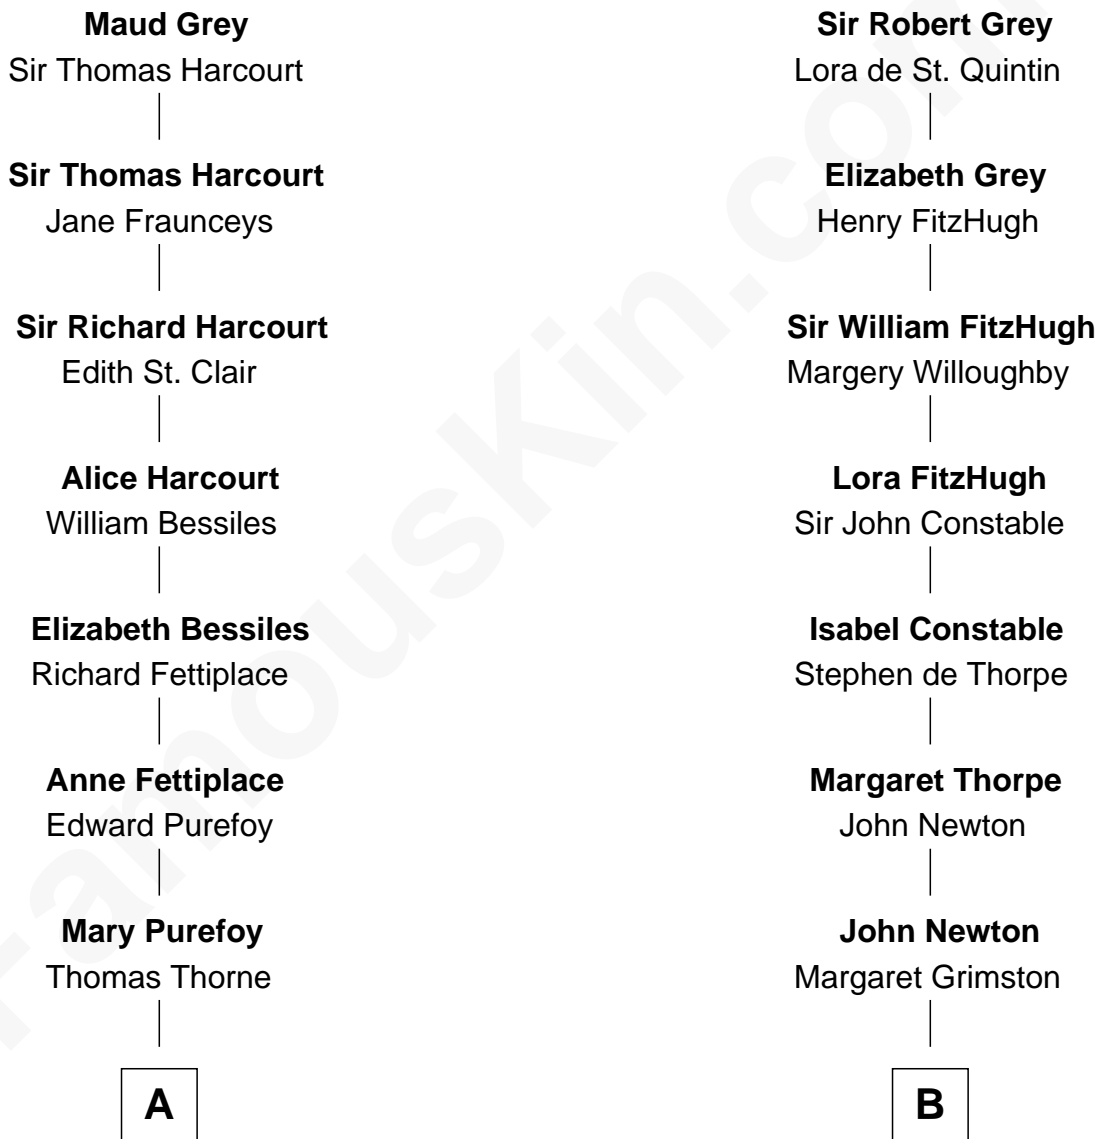

FamousKin.com Relationship Chart of

Anna Faris

TV and Movie Actress

16th cousin 4 times removed of

Charles A. Pillsbury

Co-Founder of C.A. Pillsbury Co.

Sir John Grey

Avice Marmion