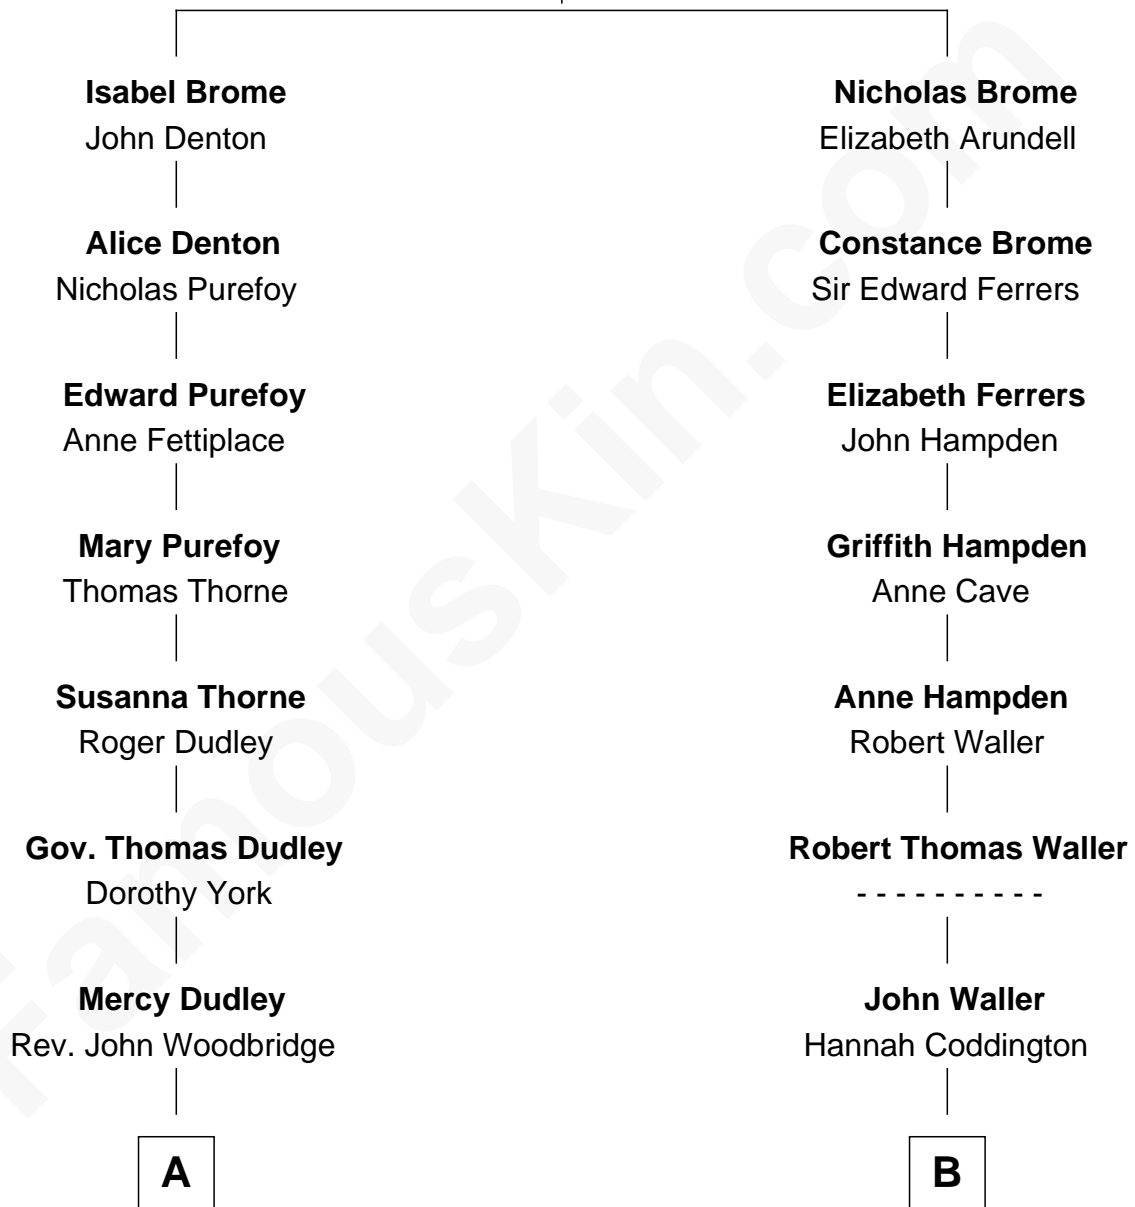

FamousKin.com Relationship Chart of

Anna Faris

TV and Movie Actress

15th cousin 2 times removed of

John McCain

U.S. Senator from Arizona

John Brome
Beatrice Shirley

Anna Faris photo by [Xizi \(Cecilia\) Hua](#) (CC BY-SA 2.0)