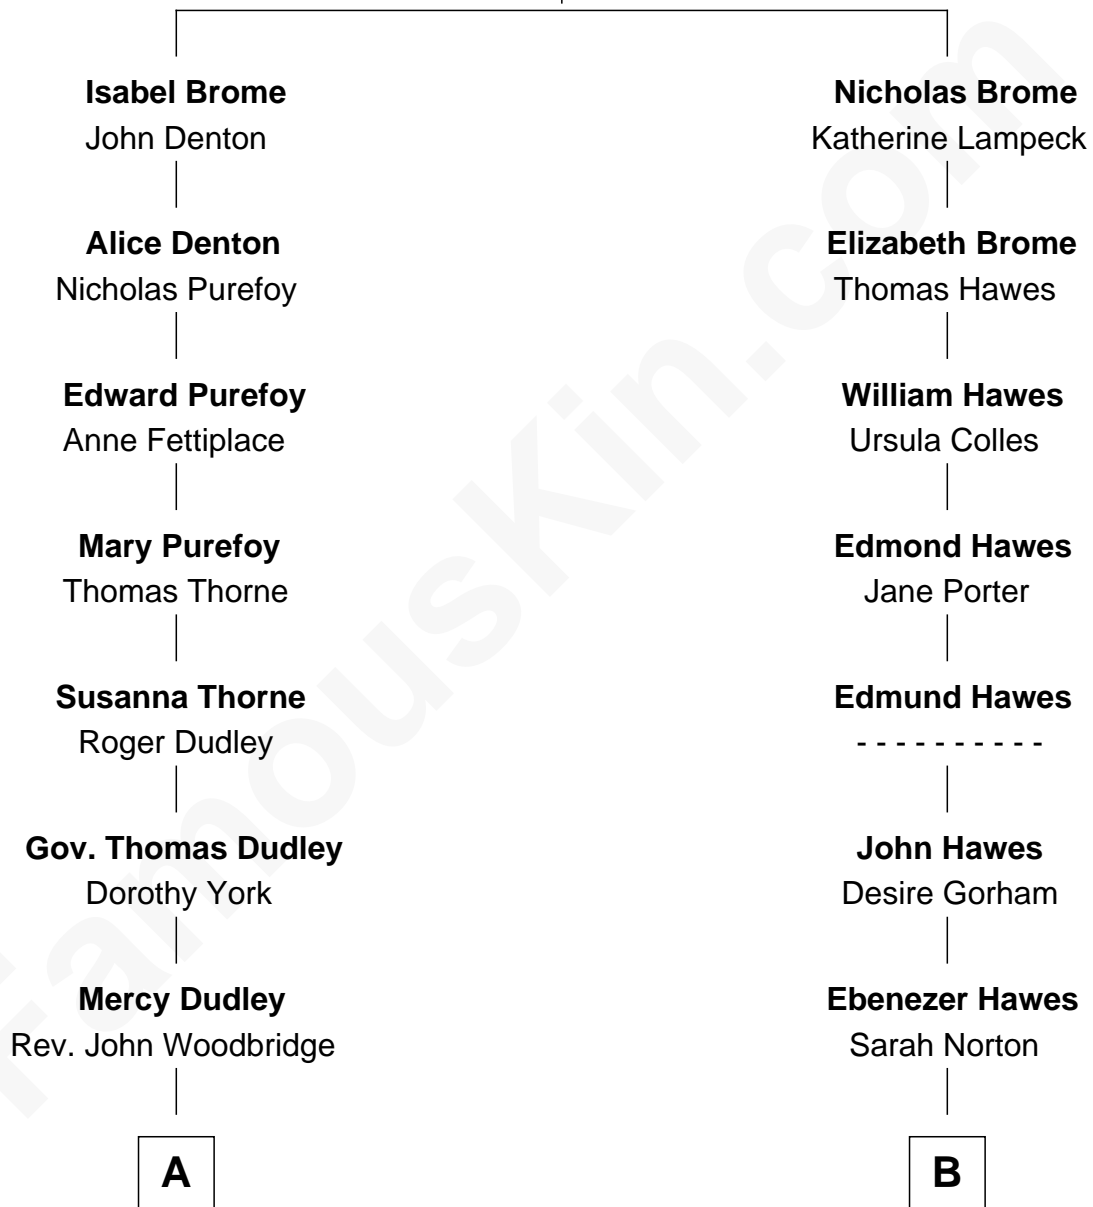

FamousKin.com Relationship Chart of

Anna Faris

TV and Movie Actress

15th cousin 2 times removed of

Sarah Palin

9th Governor of Alaska

John Brome
Beatrice Shirley

Anna Faris photo by [Xizi \(Cecilia\) Hua](#) ([CC BY-SA 2.0](#))