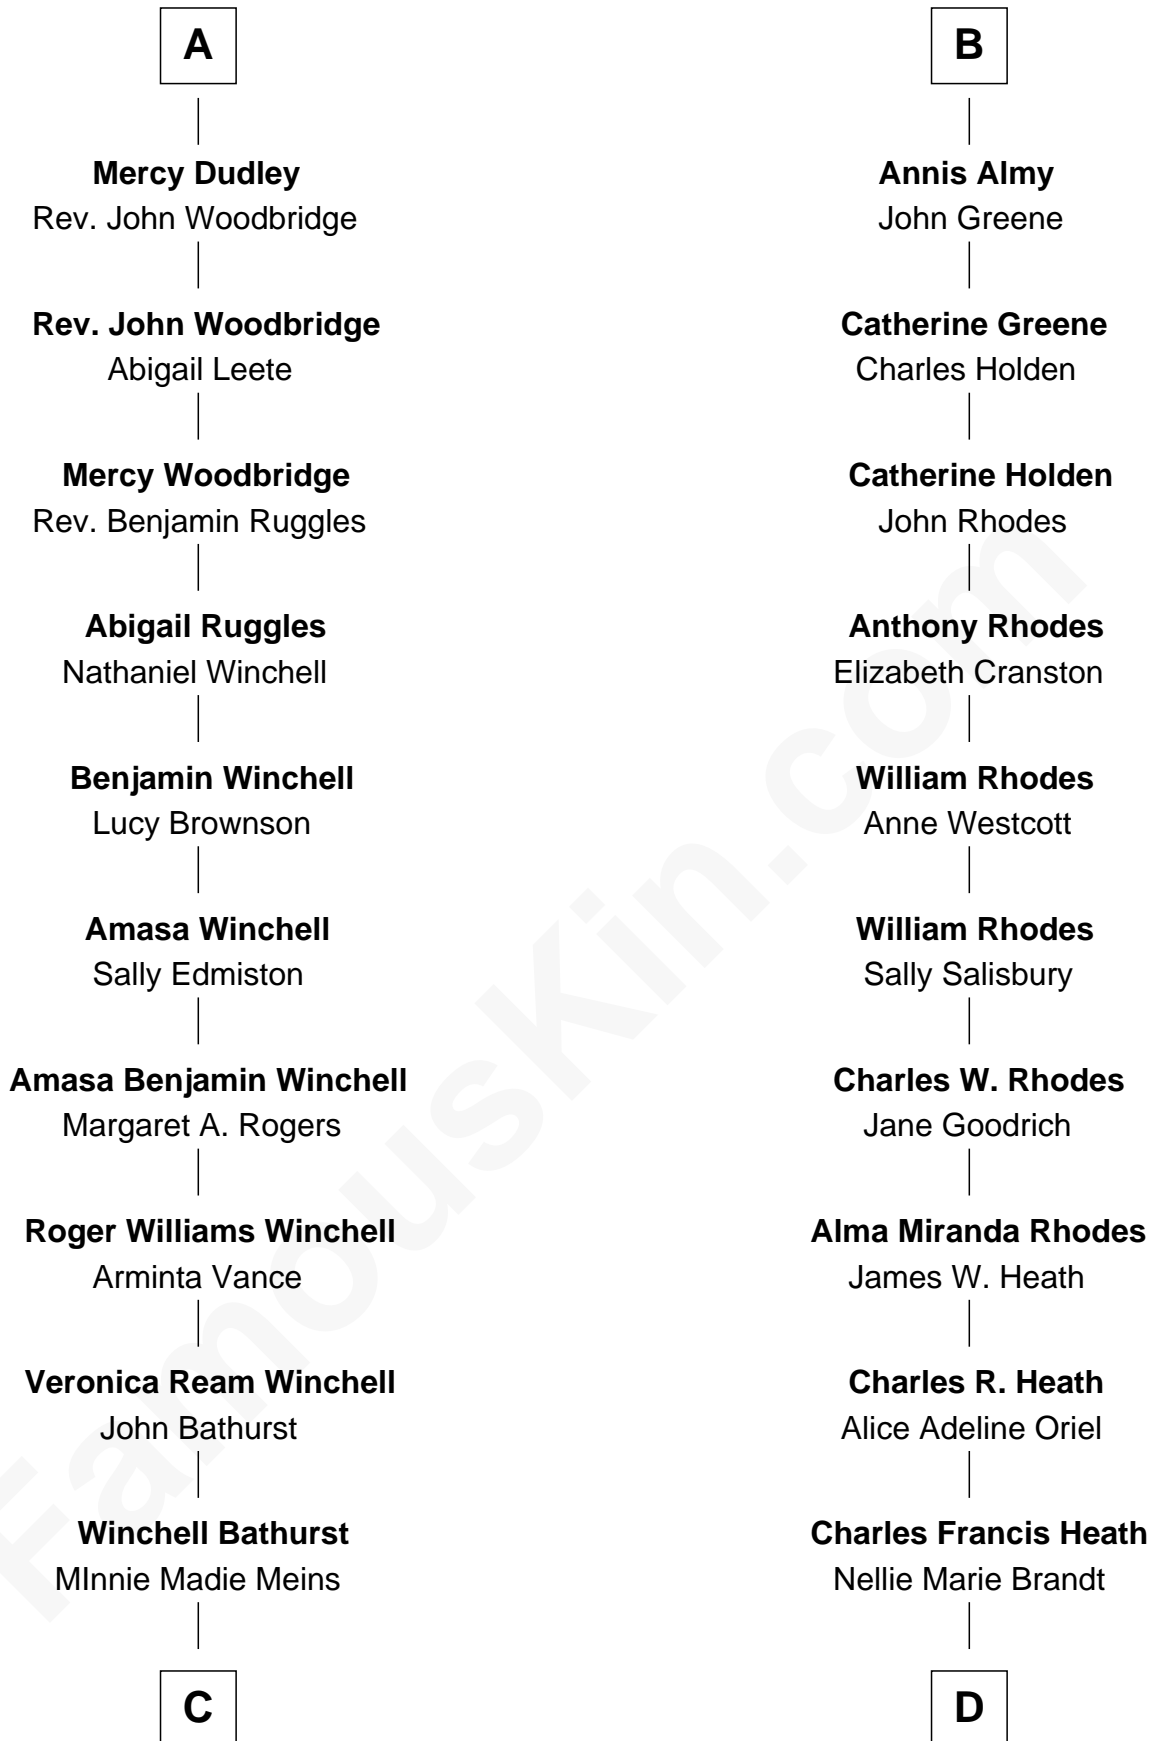

FamousKin.com Relationship Chart of

Anna Faris

TV and Movie Actress

18th cousin of

Sarah Palin

9th Governor of Alaska

Richard Woodville

Joan Bedlisgate

Sir Richard Woodville
Jacquetta of Luxembourg

Elizabeth Woodville

Sir John Grey

Thomas Grey
Cecily Bonville

Cecily Grey
Sir John Sutton

Sir Henry Dudley
----- Ashton

Probable

Roger Dudley
Susanna Thorne

Gov. Thomas Dudley
Dorothy York

A

Joan Woodville

William Haute

Alice Haute

Sir John Fogge

Margaret Fogge
Sir Humphrey Stafford

Sir Humphrey Stafford
Margaret Tame

Ellen Stafford
Thomas Barlow

Stafford Barlow

Audrey Barlow
William Almy

B

C

Karen Louise Bathurst

John Homan Faris

Anna Faris