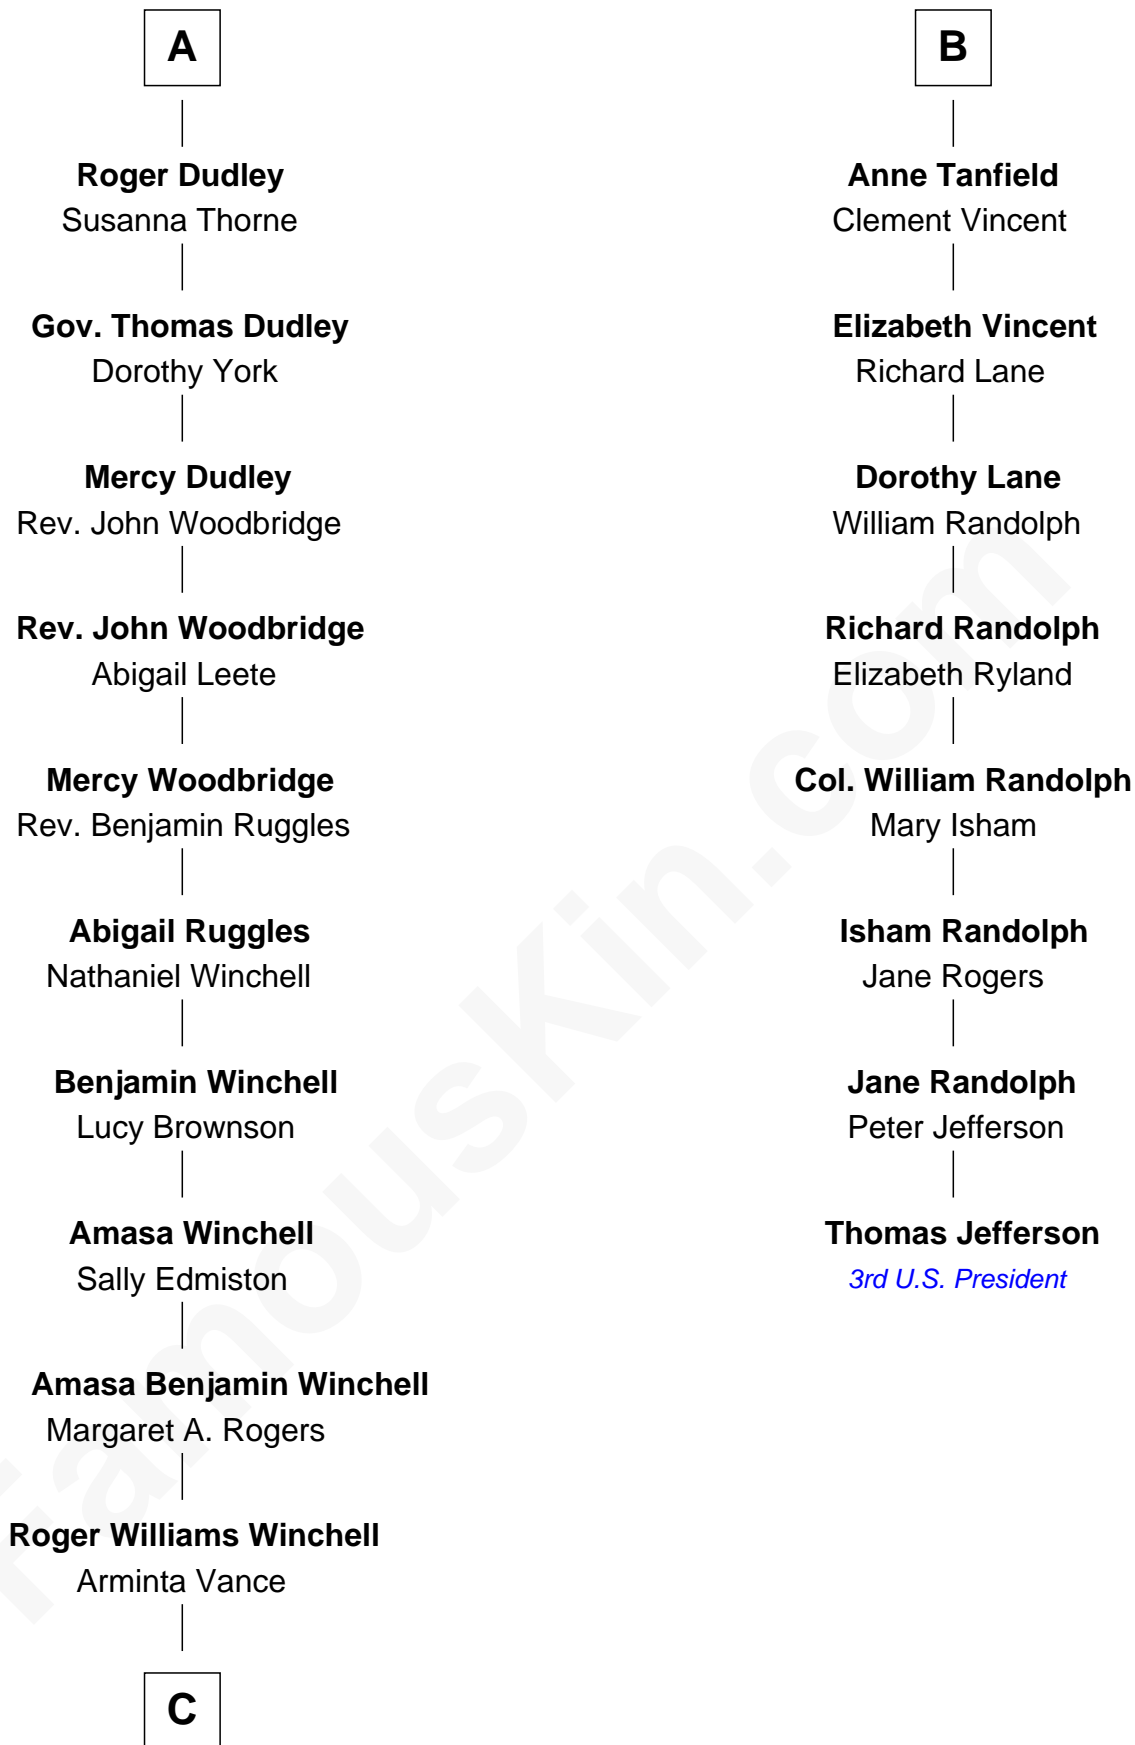

FamousKin.com Relationship Chart of

Anna Faris

TV and Movie Actress

14th cousin 6 times removed of

Thomas Jefferson

3rd U.S. President and Signer of the Declaration of Independence

C

Veronica Ream Winchell

John Bathurst

Winchell Bathurst

Minnie Madie Meins

Karen Louise Bathurst

John Homan Faris

Anna Faris

TV and Movie Actress

FamousKin.com