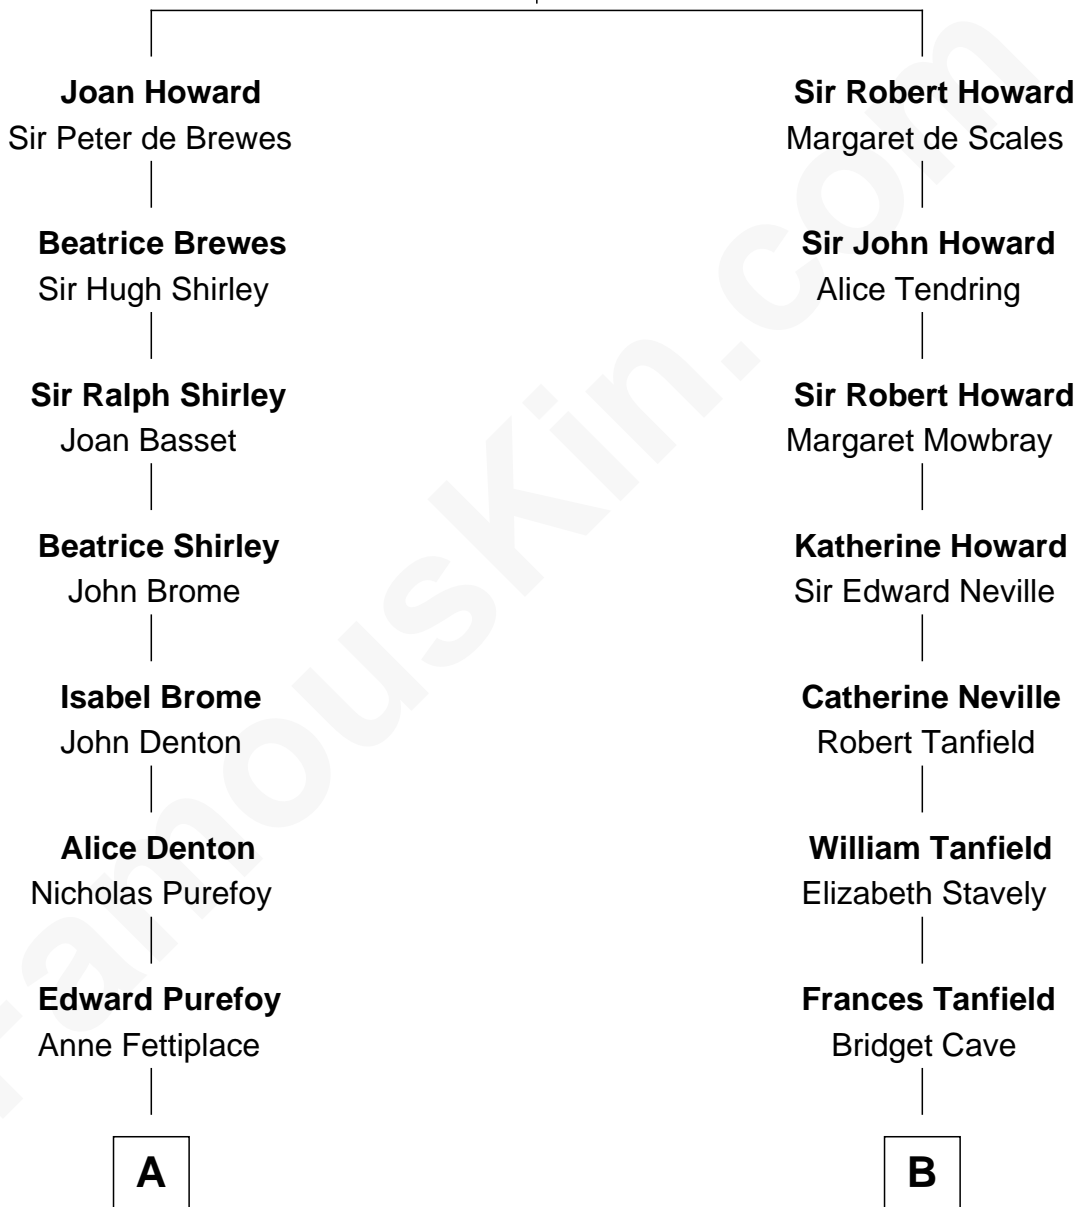

# FamousKin.com Relationship Chart of

**Anna Faris**

*TV and Movie Actress*

15th cousin 6 times removed of

**John Marshall**

*4th Chief Justice of the U.S. Supreme Court*

**Sir John Howard**

Alice de Bois

FamousKin.com