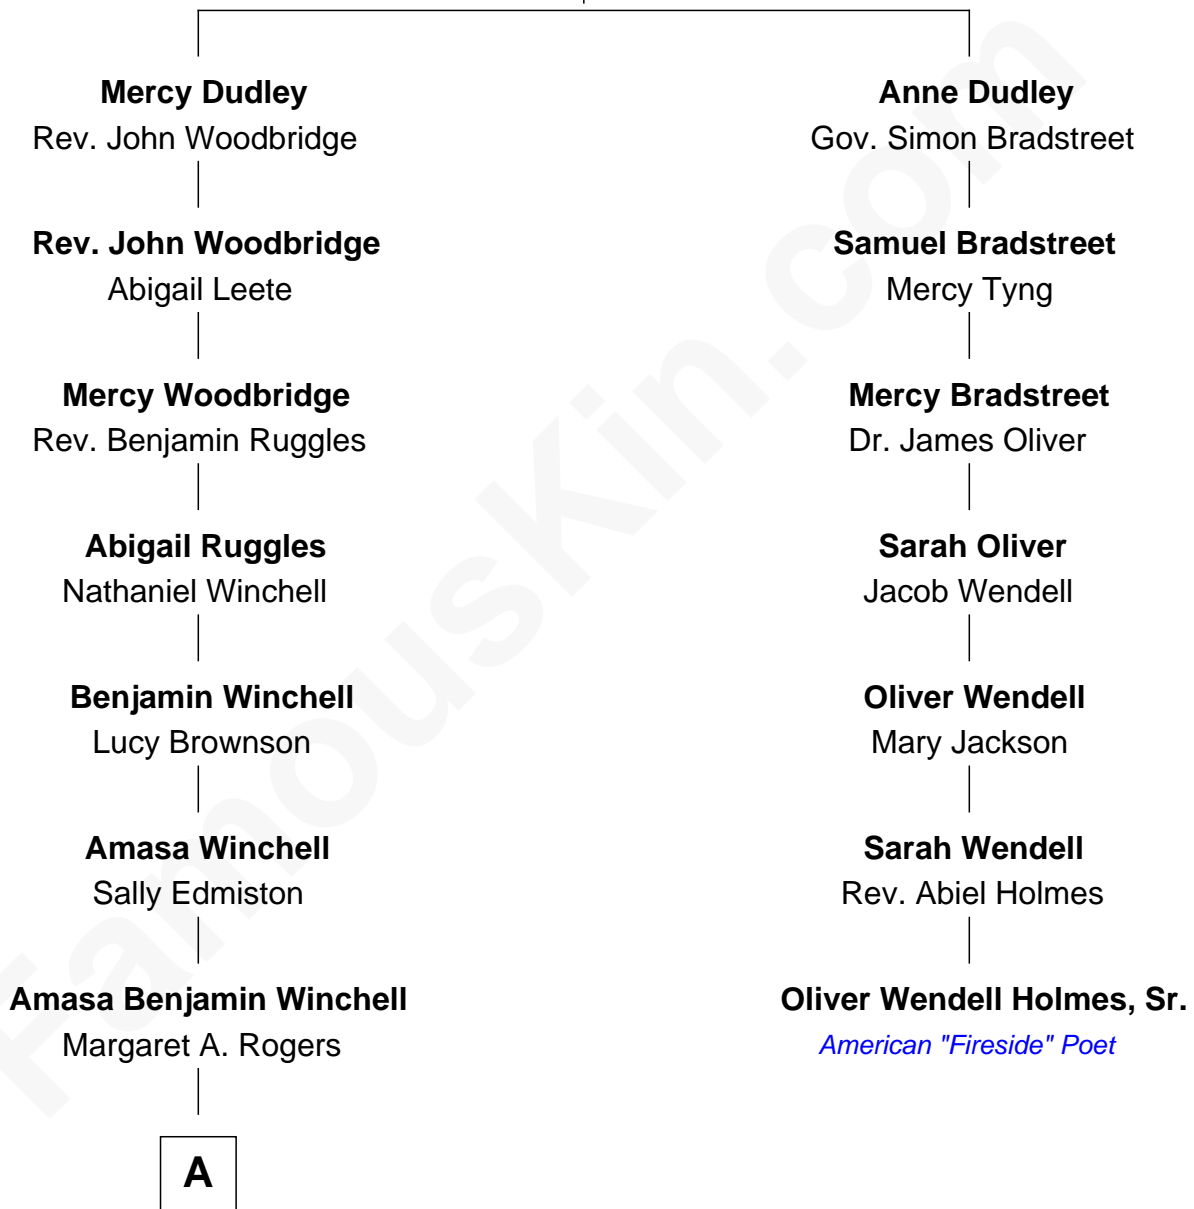

# FamousKin.com Relationship Chart of

**Anna Faris**

*TV and Movie Actress*

6th cousin 5 times removed of

**Oliver Wendell Holmes, Sr.**

*American "Fireside" Poet*

**Gov. Thomas Dudley**

Dorothy York

FamousKin.com