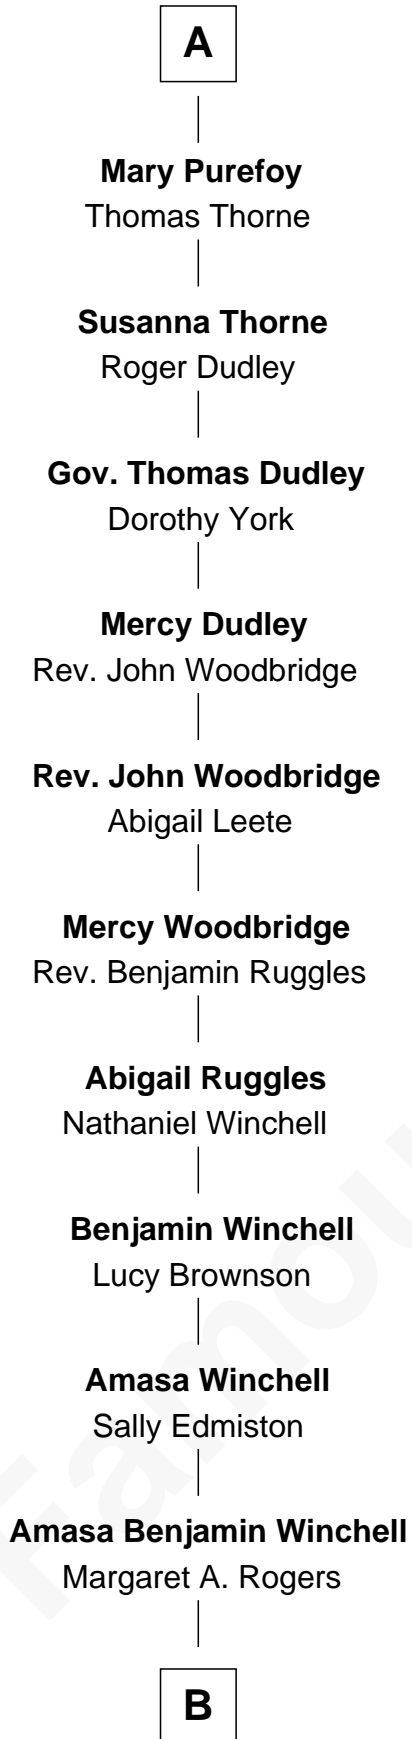

FamousKin.com Relationship Chart of

Anna Faris

TV and Movie Actress

6th cousin 15 times removed of

Anne Boleyn

2nd Wife of King Henry VIII

Sir John Howard

Alice de Bois

Joan Howard
Sir Peter de Brewes

Beatrice Brewes
Sir Hugh Shirley

Sir Ralph Shirley
Joan Basset

Beatrice Shirley
John Brome

Isabel Brome
John Denton

Alice Denton
Nicholas Purefoy

Edward Purefoy
Anne Fettiplace

A

Sir Robert Howard
Margaret de Scales

Sir John Howard
Alice Tendring

Sir Robert Howard
Margaret Mowbray

Sir John Howard
Katherine Moleyns

Sir Thomas Howard
Elizabeth Tilney

Elizabeth Howard
Thomas Boleyn

Anne Boleyn
Wife of King Henry VIII

B

—
Roger Williams Winchell

Arminta Vance

—
Veronica Ream Winchell

John Bathurst

—
Winchell Bathurst

Minnie Madie Meins

—
Karen Louise Bathurst