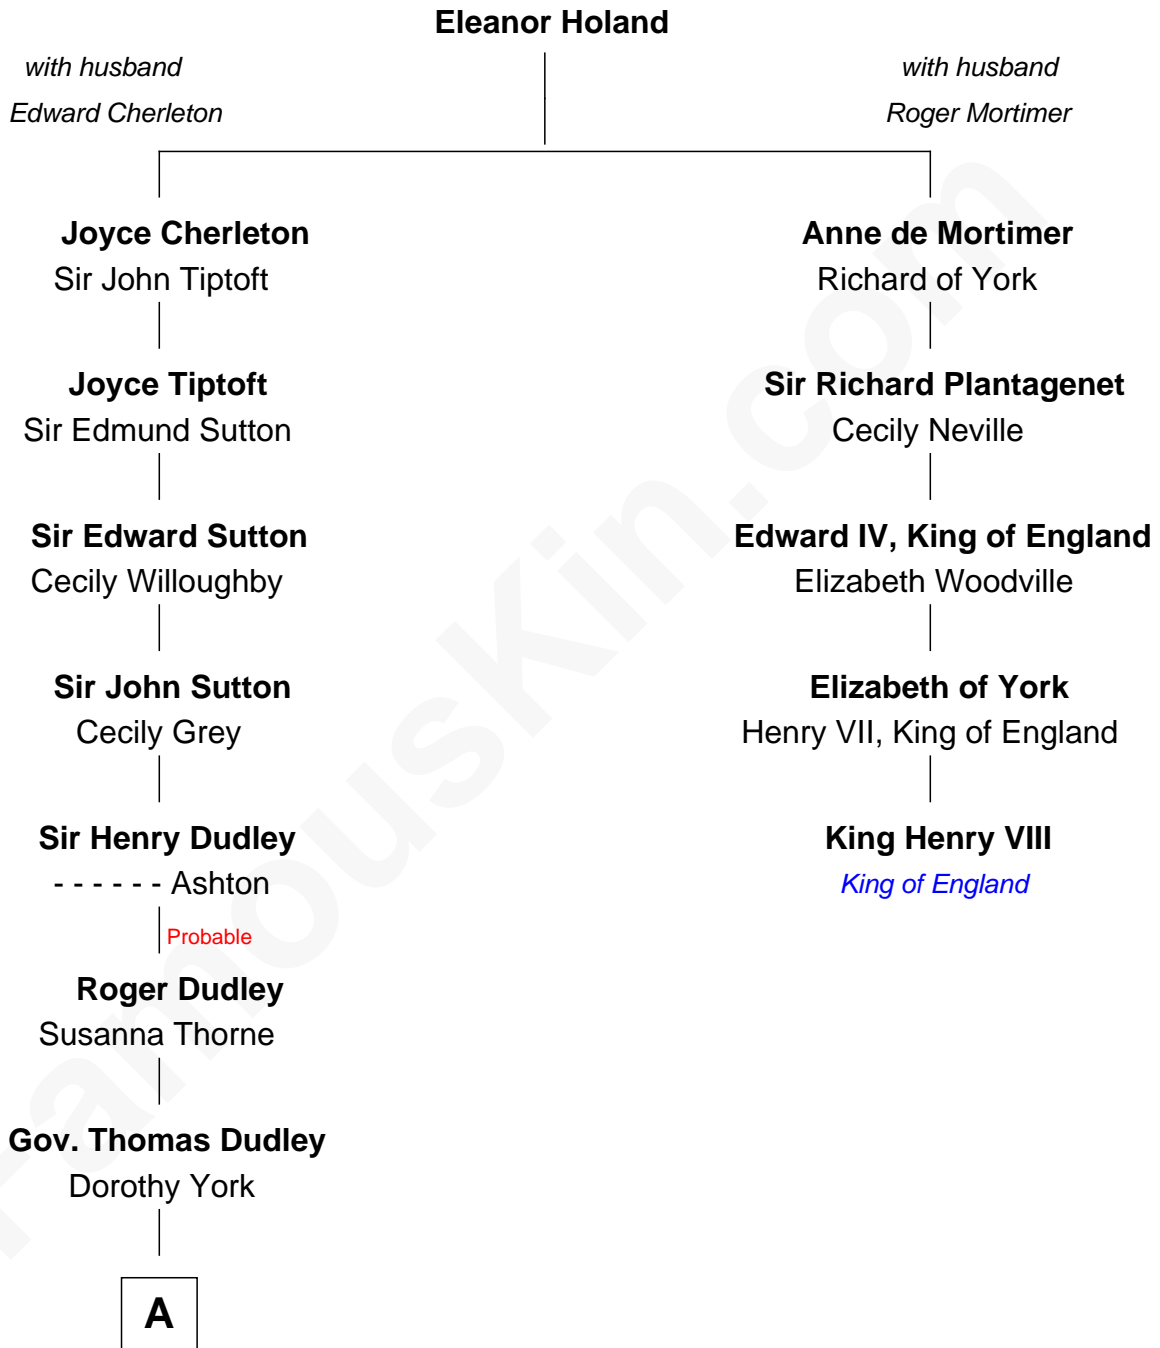

# FamousKin.com Relationship Chart of

**Anna Faris**

*TV and Movie Actress*

4th cousin 14 times removed of

**King Henry VIII**

*King of England*

**B**

**Karen Louise Bathurst**