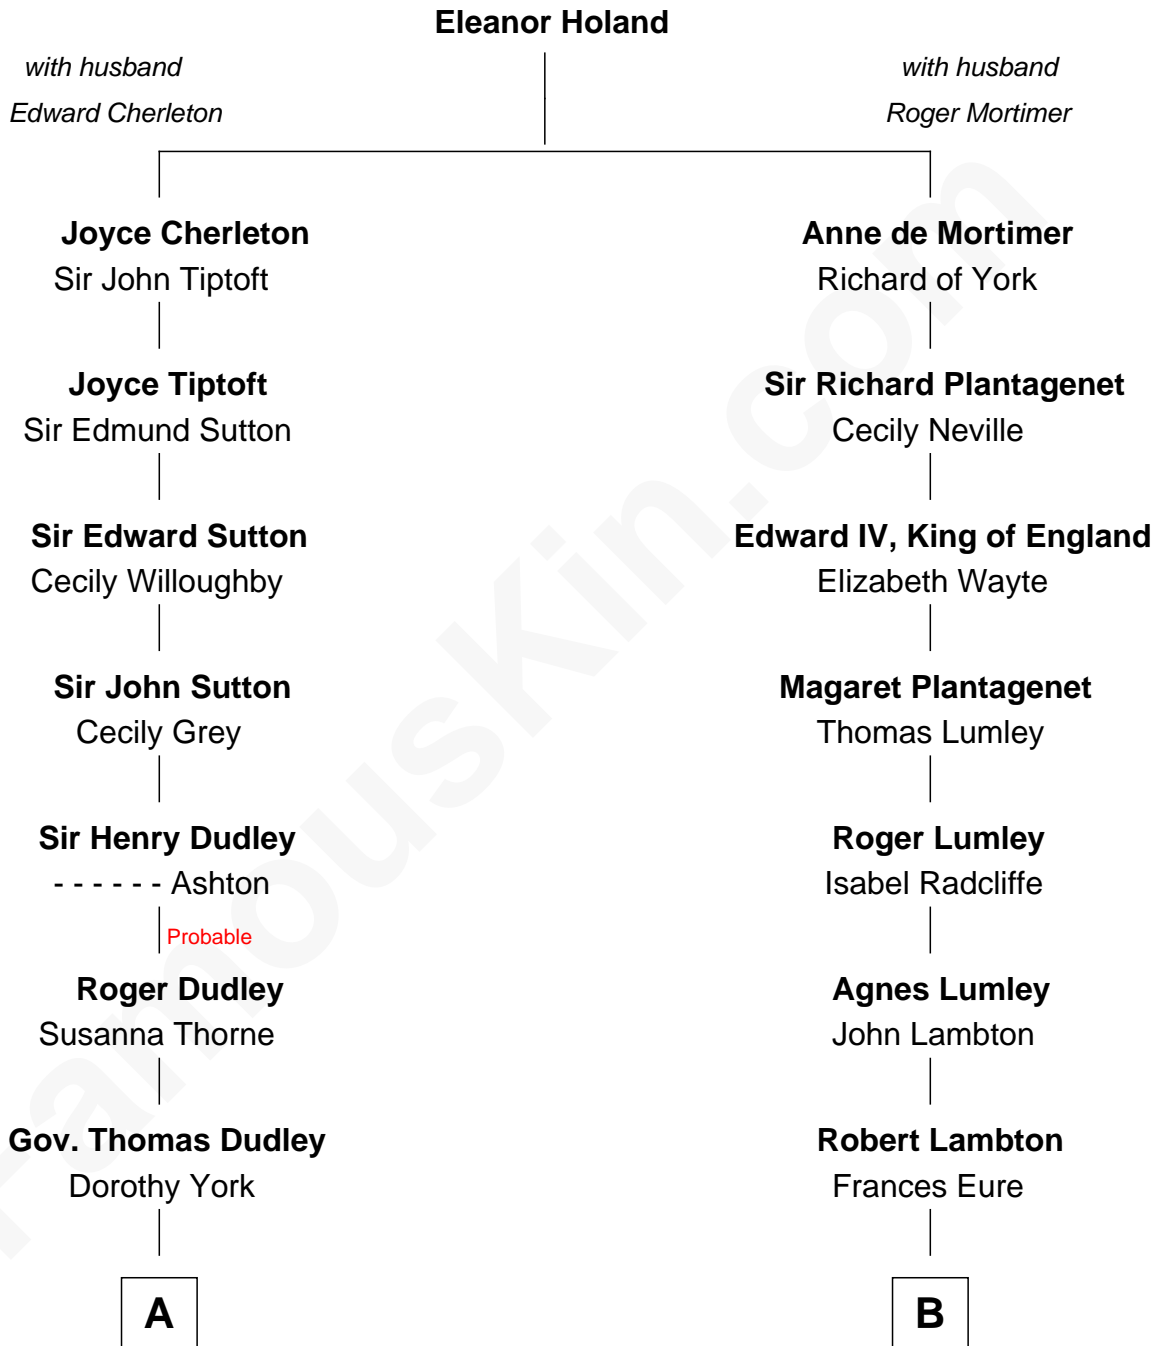

# FamousKin.com Relationship Chart of

**Anna Faris**

*TV and Movie Actress*

18th cousin 1 time removed of

**Benedict Cumberbatch**

*Movie, Television and Stage Actor*

**C**

**Karen Louise Bathurst**

John Homan Faris

**Anna Faris**

*TV and Movie Actress*

**D**

**Henry Carlton Cumberbatch**

Pauline Ellen Laing Congdon

**Timothy Carlton Congdon Cumberbatch**

Wanda Ventham