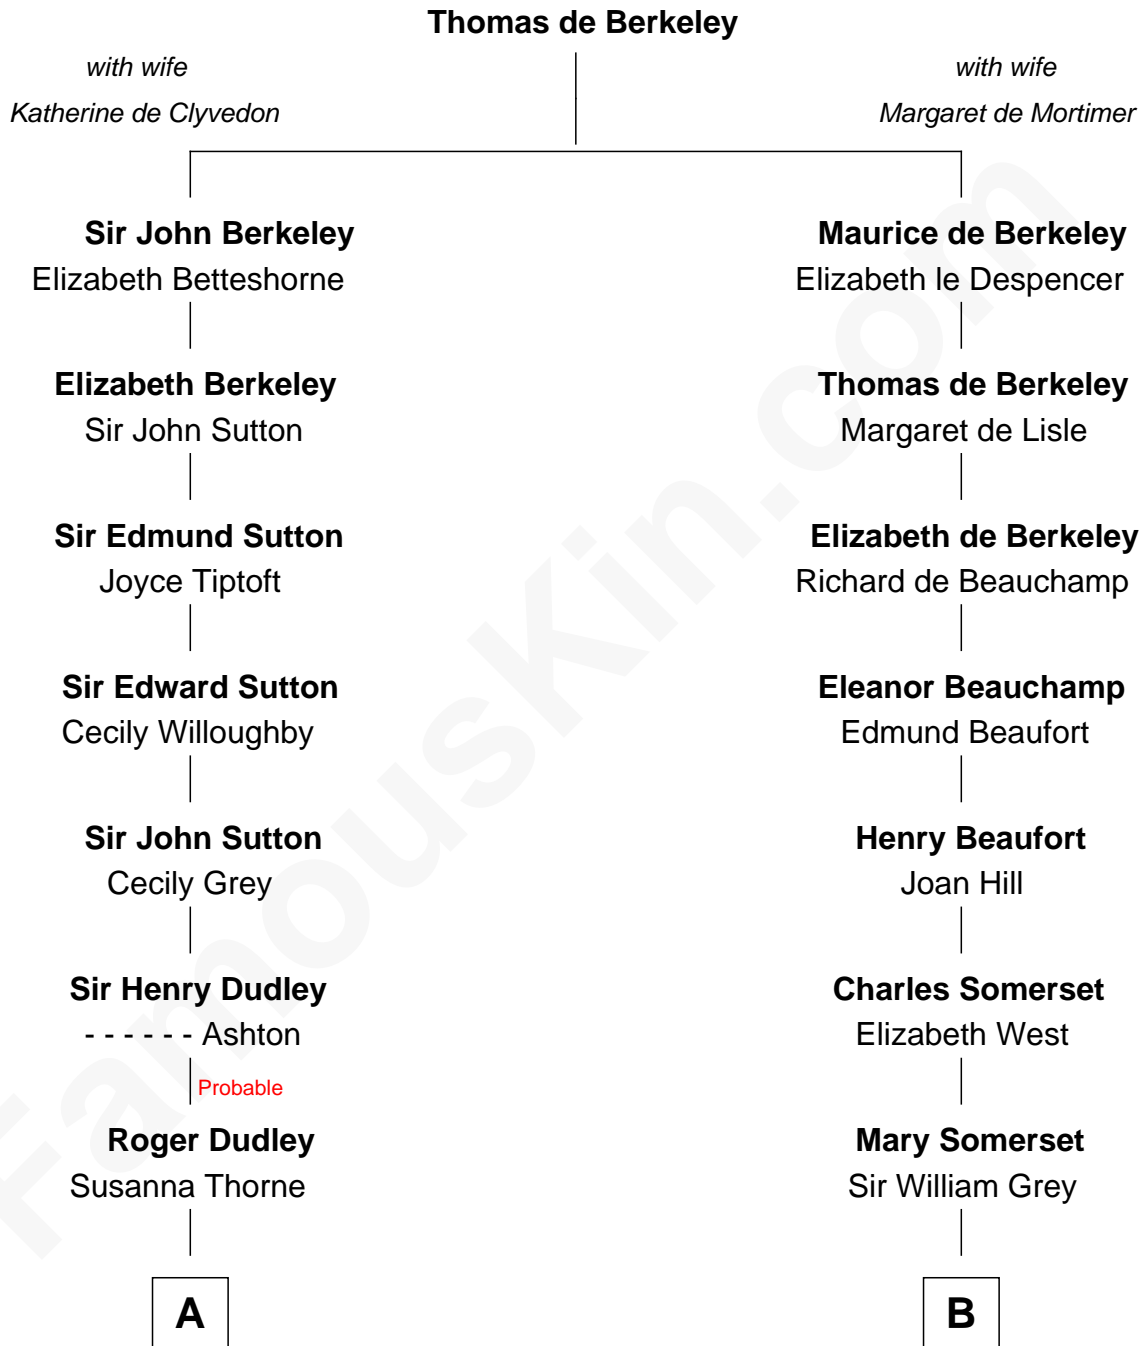

# FamousKin.com Relationship Chart of

**Anna Faris**

*TV and Movie Actress*

19th cousin 1 time removed of

**Benedict Cumberbatch**

*Movie, Television and Stage Actor*

**C**

**Winchell Bathurst**  
Minnie Madie Meins

**Karen Louise Bathurst**  
John Homan Faris

**Anna Faris**  
*TV and Movie Actress*

**D**

**Henry Alfred Cumberbatch**  
Hélène Gertrude Rees

**Henry Carlton Cumberbatch**  
Pauline Ellen Laing Congdon

**Timothy Carlton Congdon Cumberbatch**  
Wanda Ventham

**Benedict Cumberbatch**  
*Movie, Television and Stage Actor*