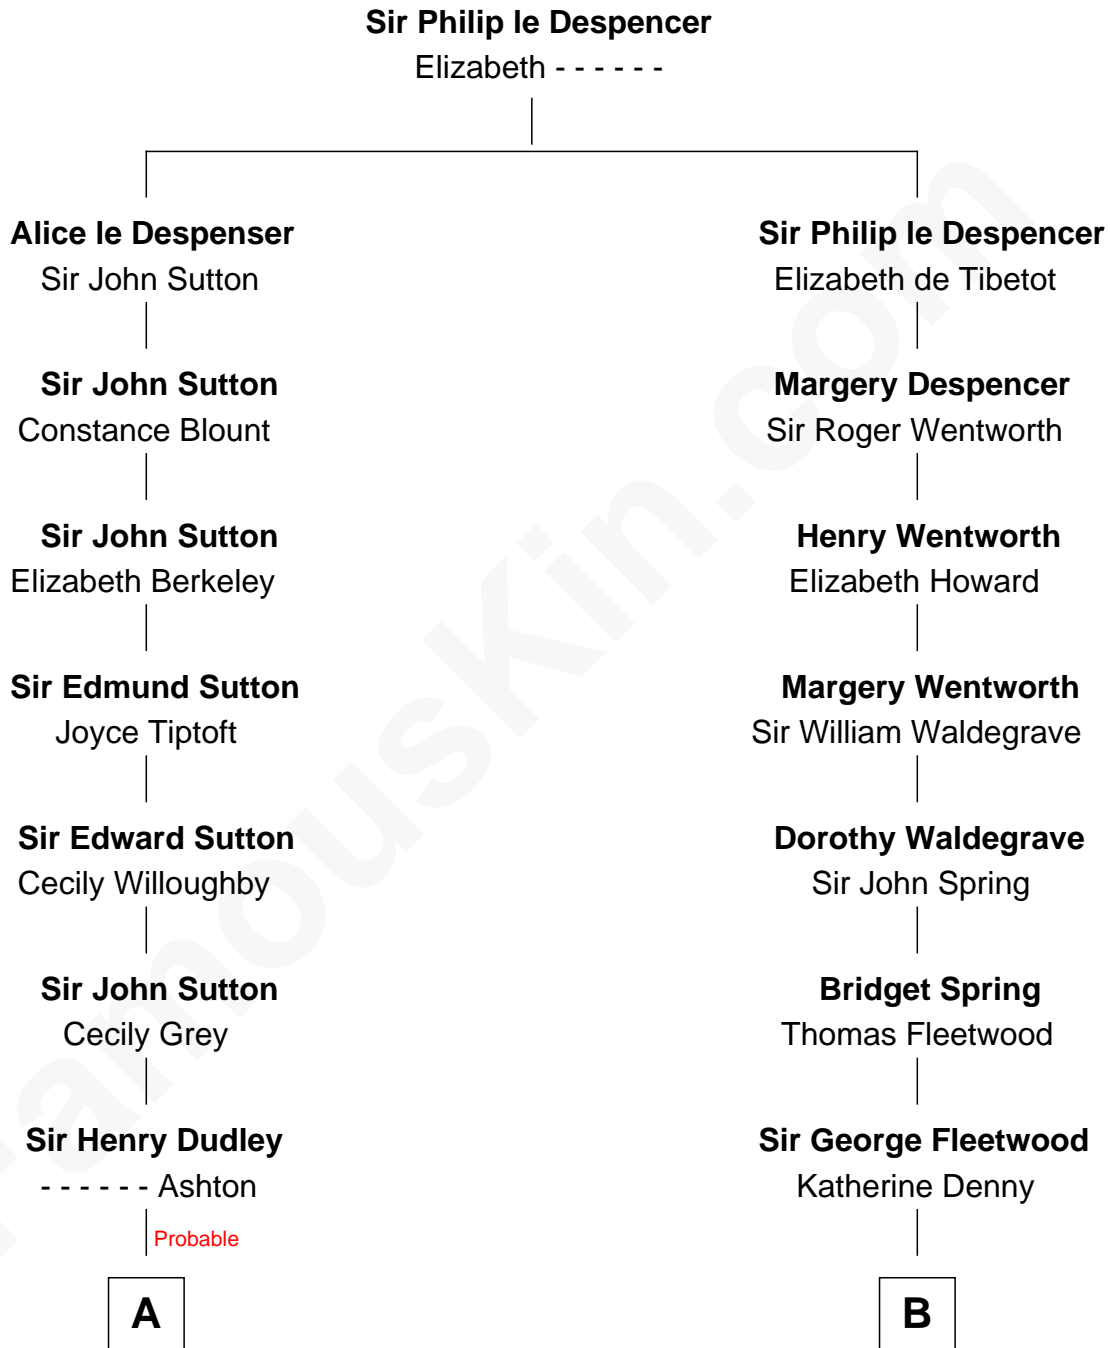

FamousKin.com Relationship Chart of

Anna Faris

TV and Movie Actress

18th cousin 2 times removed of

Benedict Cumberbatch

Movie, Television and Stage Actor

FamousKin.com