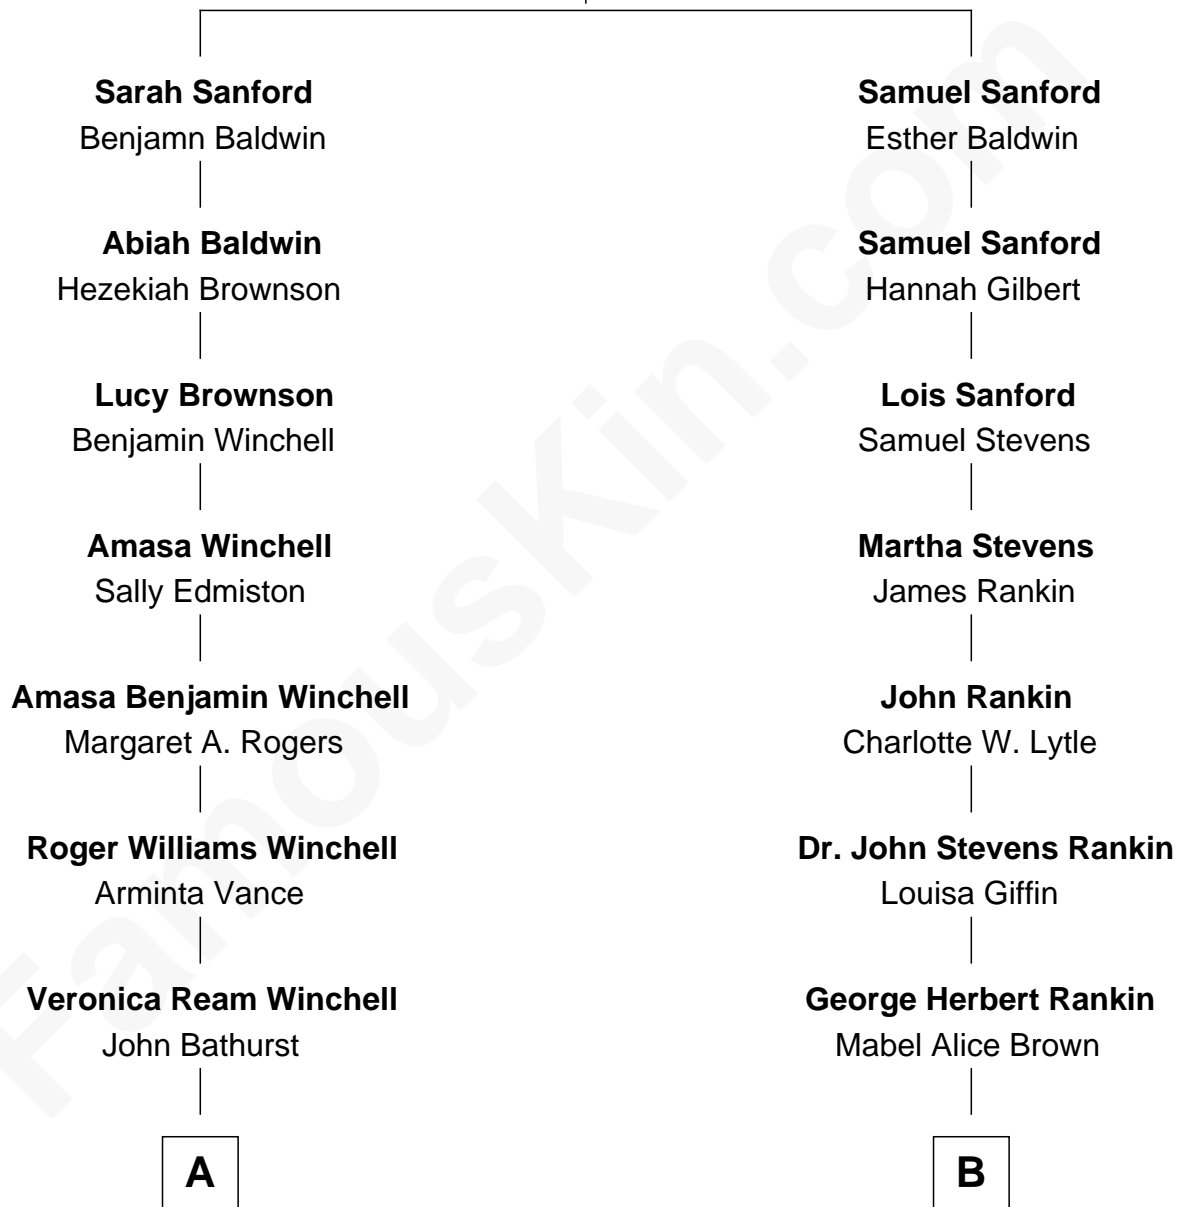

FamousKin.com Relationship Chart of

Anna Faris

TV and Movie Actress

8th cousin 1 time removed of

David McCullough

Historian, Author and TV Narrator

Samuel Sanford
Hannah Brownson

A

Winchell Bathurst
Minnie Madie Meins

Karen Louise Bathurst
John Homan Faris

Anna Faris
TV and Movie Actress

B

Ruth Rankin
Christian Hax McCullough

David McCullough
Historian, Author and TV Narrator