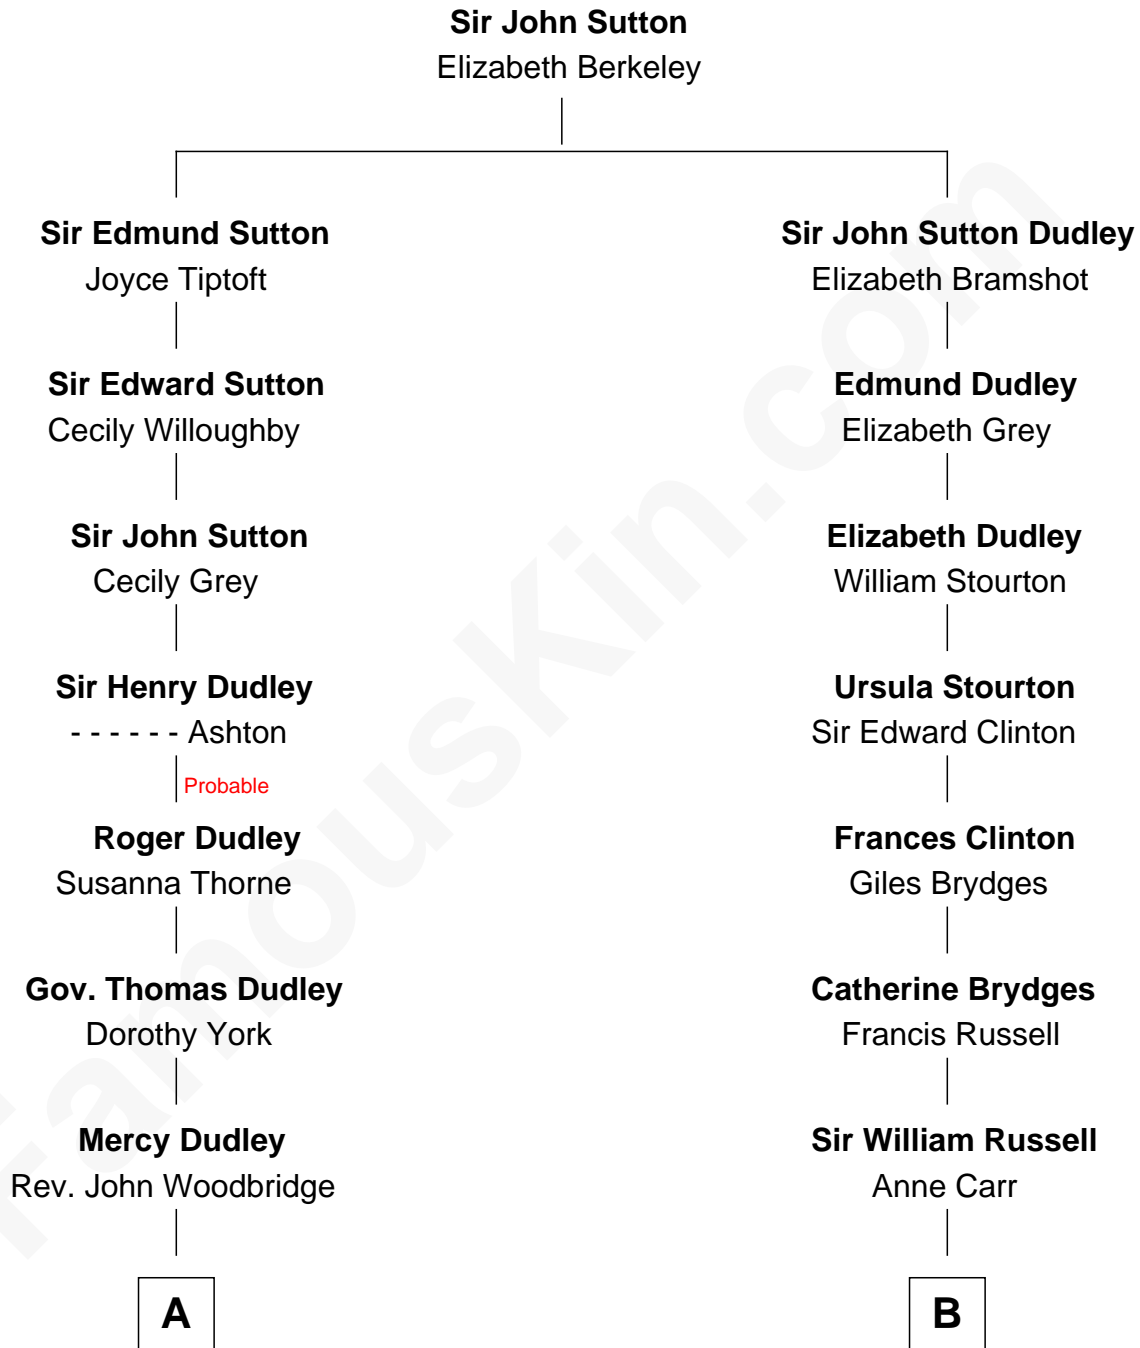

# FamousKin.com Relationship Chart of

**Anna Faris**

*TV and Movie Actress*

16th cousin 1 time removed of

**Queen Elizabeth II**

*Queen of the United Kingdom*

Anna Faris photo by [Xizi \(Cecilia\) Hua](#) (CC BY-SA 2.0)

Elizabeth II photo by [Eric Draper](#)