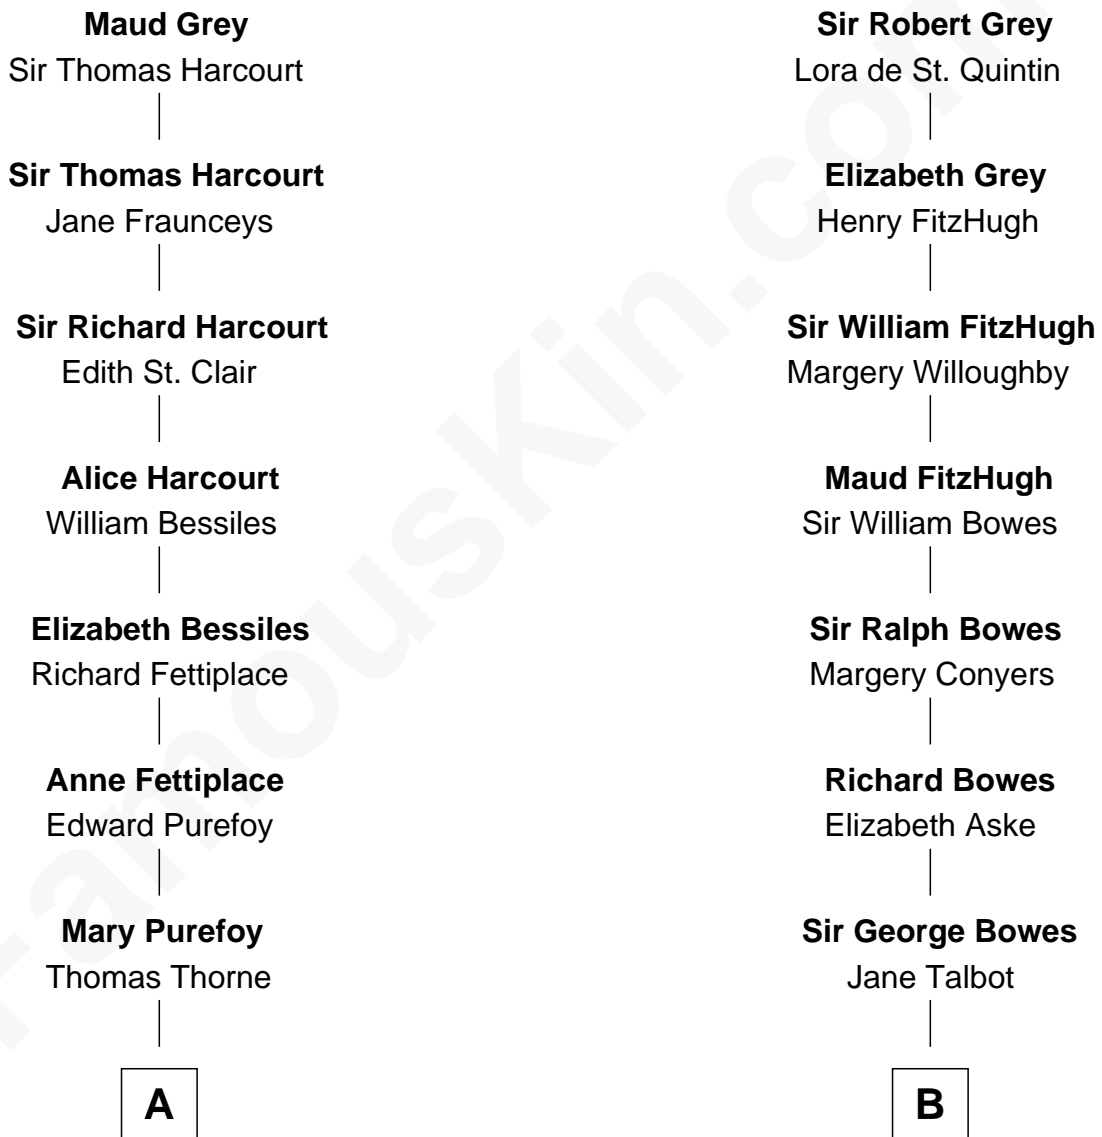

# FamousKin.com Relationship Chart of

**Anna Faris**

*TV and Movie Actress*

17th cousin 3 times removed of

**Queen Elizabeth II**

*Queen of the United Kingdom*

**Sir John Grey**  
Avice Marmion

**C**

Veronica Ream Winchell

John Bathurst

Winchell Bathurst

Minnie Madie Meins

Karen Louise Bathurst

John Homan Faris

**Anna Faris**

*TV and Movie Actress*