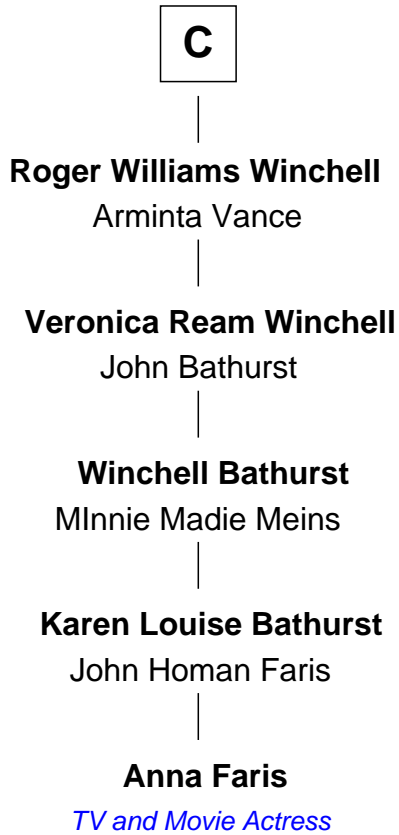

FamousKin.com Relationship Chart of

Anna Faris

TV and Movie Actress

16th cousin 5 times removed of

Fitzhugh Lee

40th Governor of Virginia

Ralph de Stafford

with wife
Margaret de Audley

Sir Robert de Swinnerton

Margaret Grey

Sir William Bonville

Maud de Swinnerton

Sir John Savage

William Bonville

Elizabeth Harington

Mary Savage

William Stanley

William Bonville

Katherine Neville

William Stanley

Alice Hoghton

Cecily Bonville

Thomas Grey

Sir William Stanley

Agnes Grosvenor

Cecily Grey

Sir John Sutton

Sir William Stanley

Anne Harington

A

B

FamousKin.com