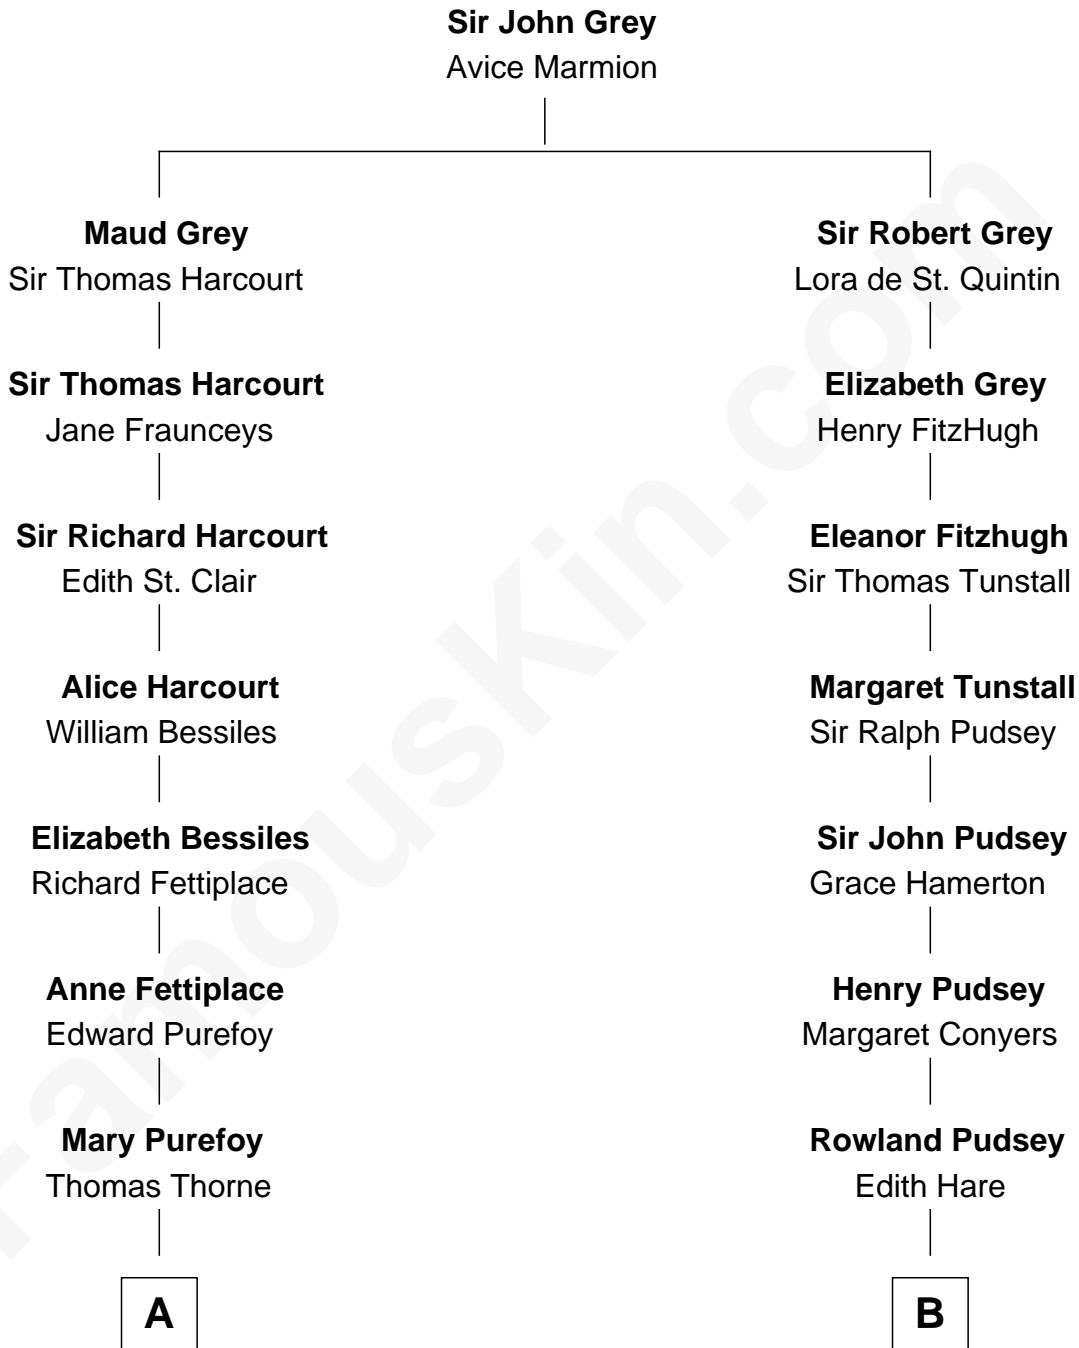

# FamousKin.com Relationship Chart of

**Anna Faris**

*TV and Movie Actress*

16th cousin 4 times removed of

**Thomas Sim Lee**

*2nd and 7th Governor of Maryland*

**C**

Veronica Ream Winchell

John Bathurst

Winchell Bathurst

Minnie Madie Meins

Karen Louise Bathurst

John Homan Faris

**Anna Faris**

*TV and Movie Actress*

FamousKin.com