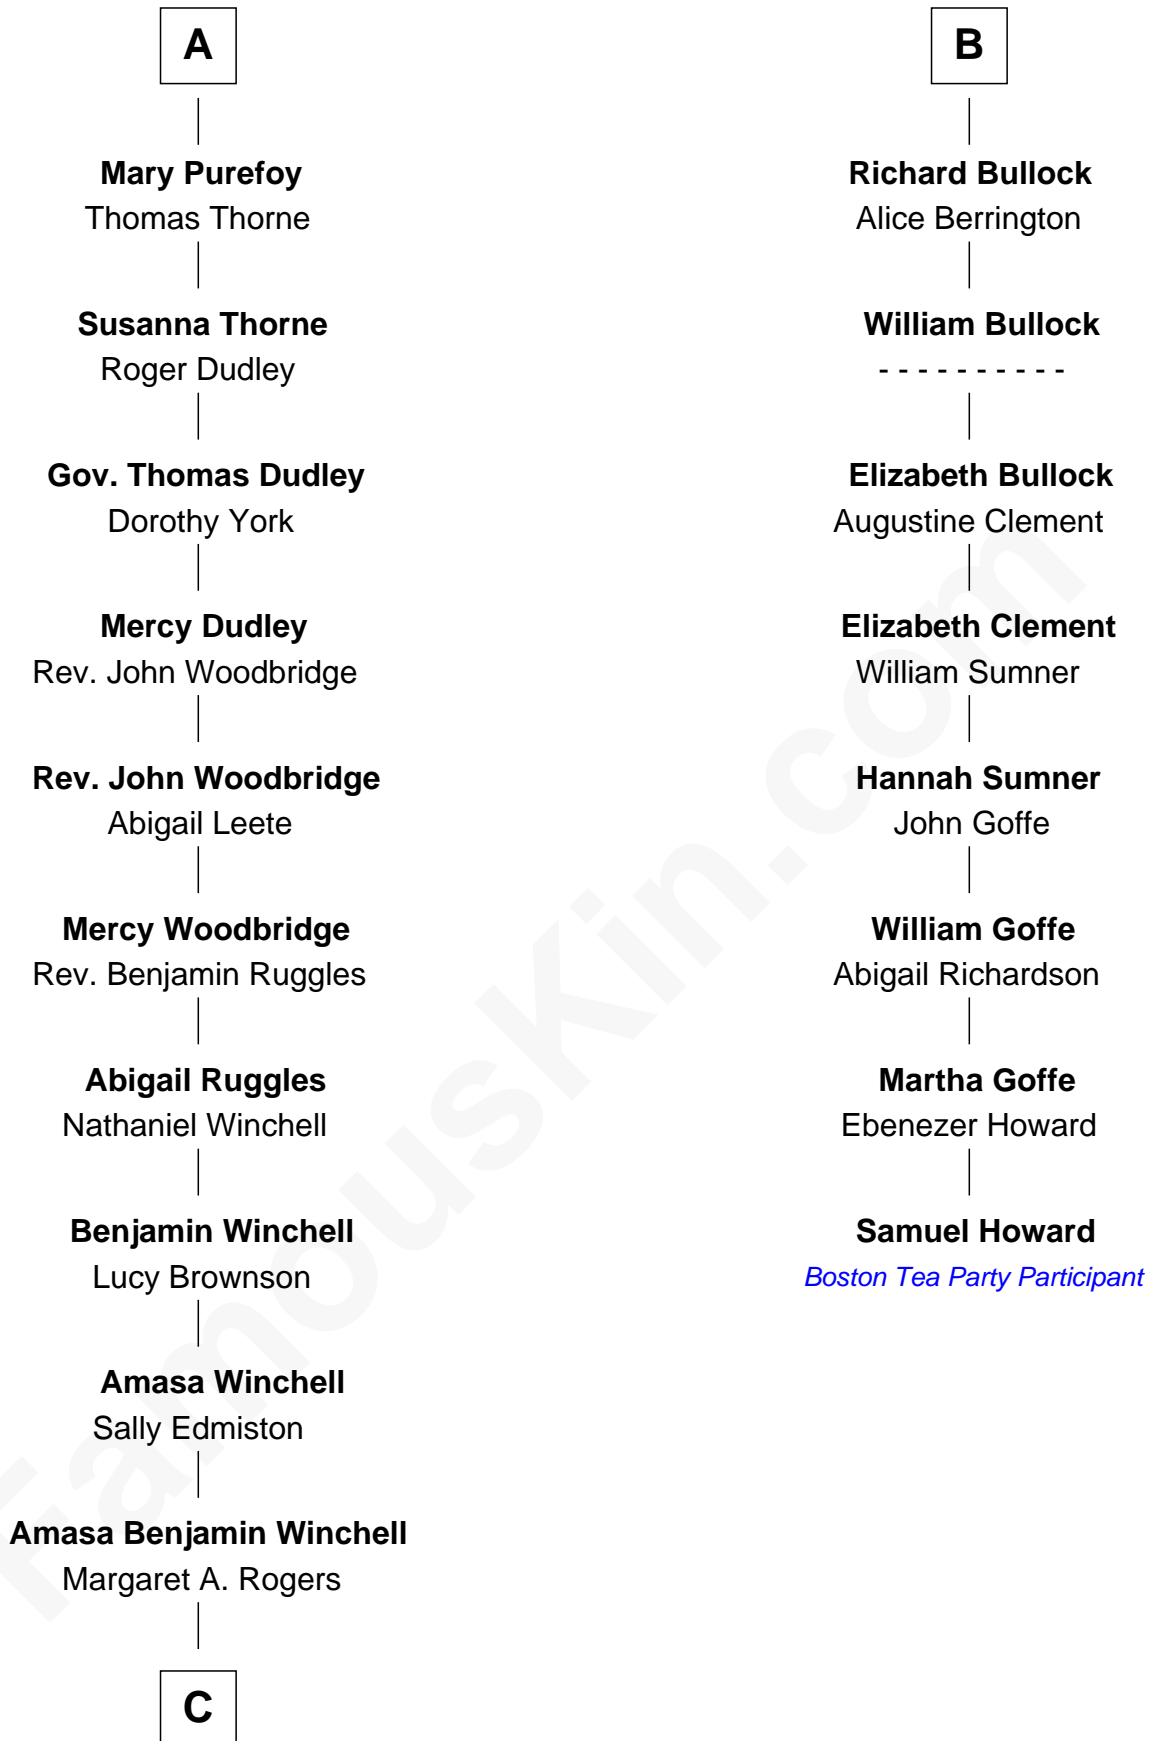

FamousKin.com Relationship Chart of

Anna Faris

TV and Movie Actress

14th cousin 7 times removed of

Samuel Howard

Boston Tea Party Participant

Sir John Howard

Alice de Bois

C

—
Roger Williams Winchell

Arminta Vance

—
Veronica Ream Winchell

John Bathurst

—
Winchell Bathurst

Minnie Madie Meins

—
Karen Louise Bathurst