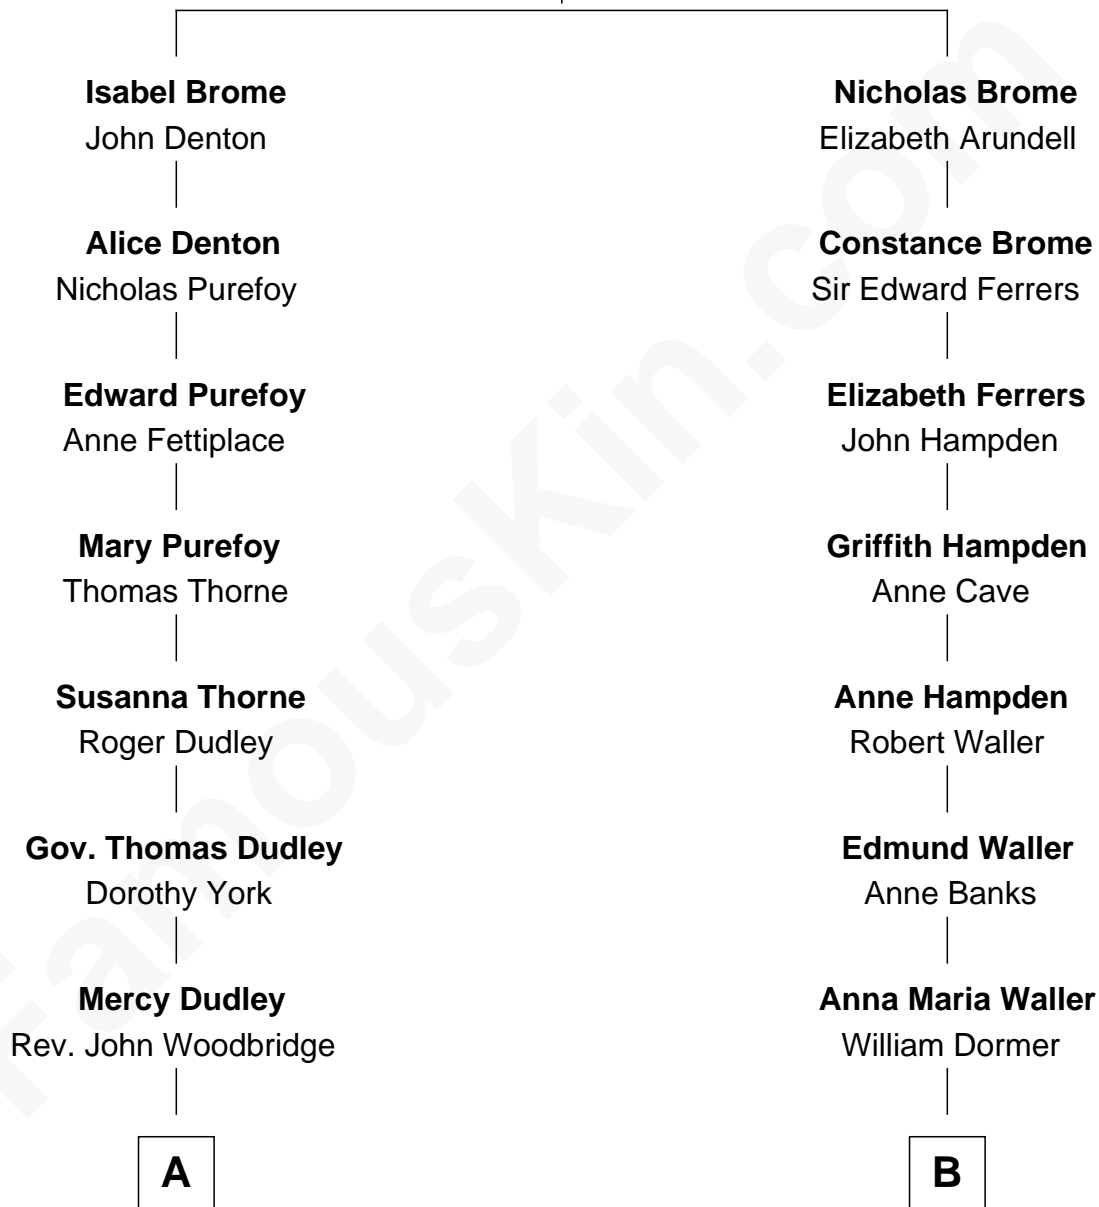

FamousKin.com Relationship Chart of

Anna Faris

TV and Movie Actress

17th cousin 1 time removed of

Cara Delevingne

Fashion Model and Movie Actress

John Brome
Beatrice Shirley

C

Pandora Anne Stevens
Charles Hamar Delevingne

Cara Delevingne
Model and Actress

FamousKin.com