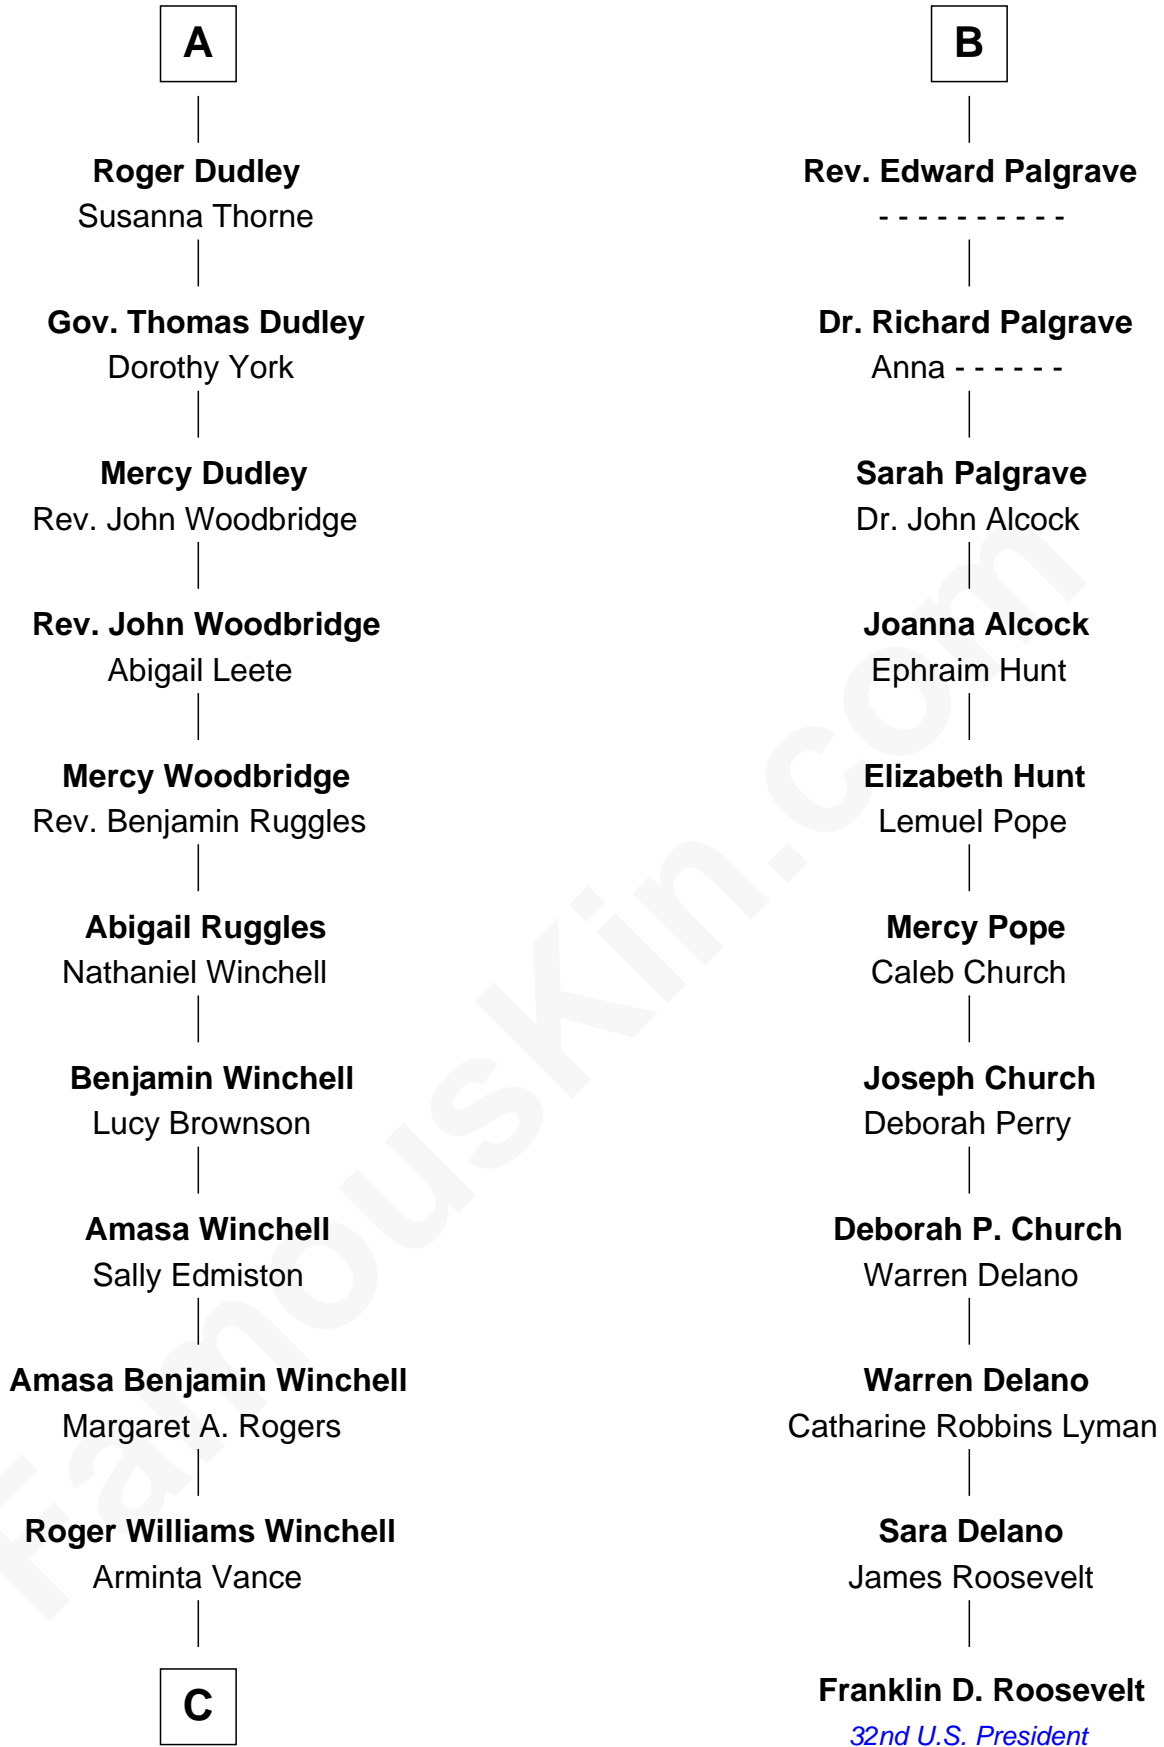

# FamousKin.com Relationship Chart of

**Anna Faris**

*TV and Movie Actress*

17th cousin 3 times removed of

**Franklin D. Roosevelt**

*32nd U.S. President*

**Richard Fitzalan**  
Eleanor Plantagenet

**Alice Fitzalan**  
Sir Thomas de Holand

**Eleanor Holand**  
Edward Cherleton

**Joyce Cherleton**  
Sir John Tiptoft

**Joyce Tiptoft**  
Sir Edmund Sutton

**Sir Edward Sutton**  
Cecily Willoughby

**Sir John Sutton**  
Cecily Grey

**Sir Henry Dudley**  
----- Ashton

Probable

**A**

**Sir Richard Fitzalan**  
Elizabeth de Bohun

**Elizabeth Fitzalan**  
Sir Robert Goushill

**Elizabeth Goushill**  
Sir Robert Wingfield

**Elizabeth Wingfield**  
Sir William Brandon

**Eleanor Brandon**  
John Glemham

**Anne Glemham**  
Henry Palgrave

**Thomas Palgrave**  
Alice Gunton

**B**

**C**

Veronica Ream Winchell

John Bathurst

Winchell Bathurst

Minnie Madie Meins