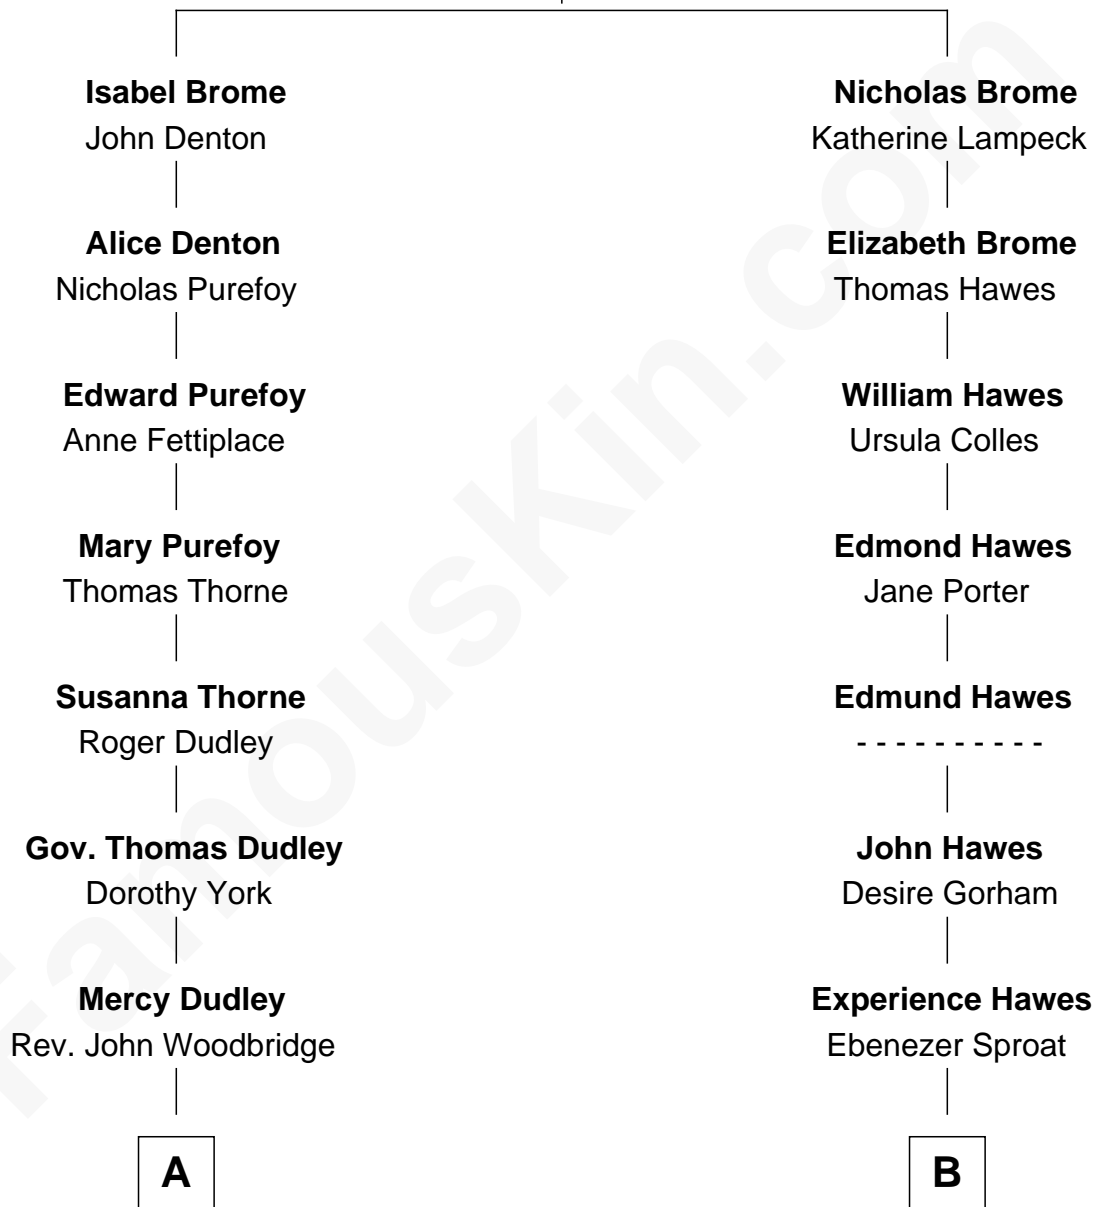

FamousKin.com Relationship Chart of

Anna Faris

TV and Movie Actress

16th cousin 1 time removed of

Marie-Chantal Miller

Crown Princess of Greece

John Brome
Beatrice Shirley

Anna Faris photo by [Xizi \(Cecilia\) Hua](#) (CC BY-SA 2.0)

Marie-Chantal Miller photo by [Frankie Fouganthin](#) (CC BY-SA 3.0)