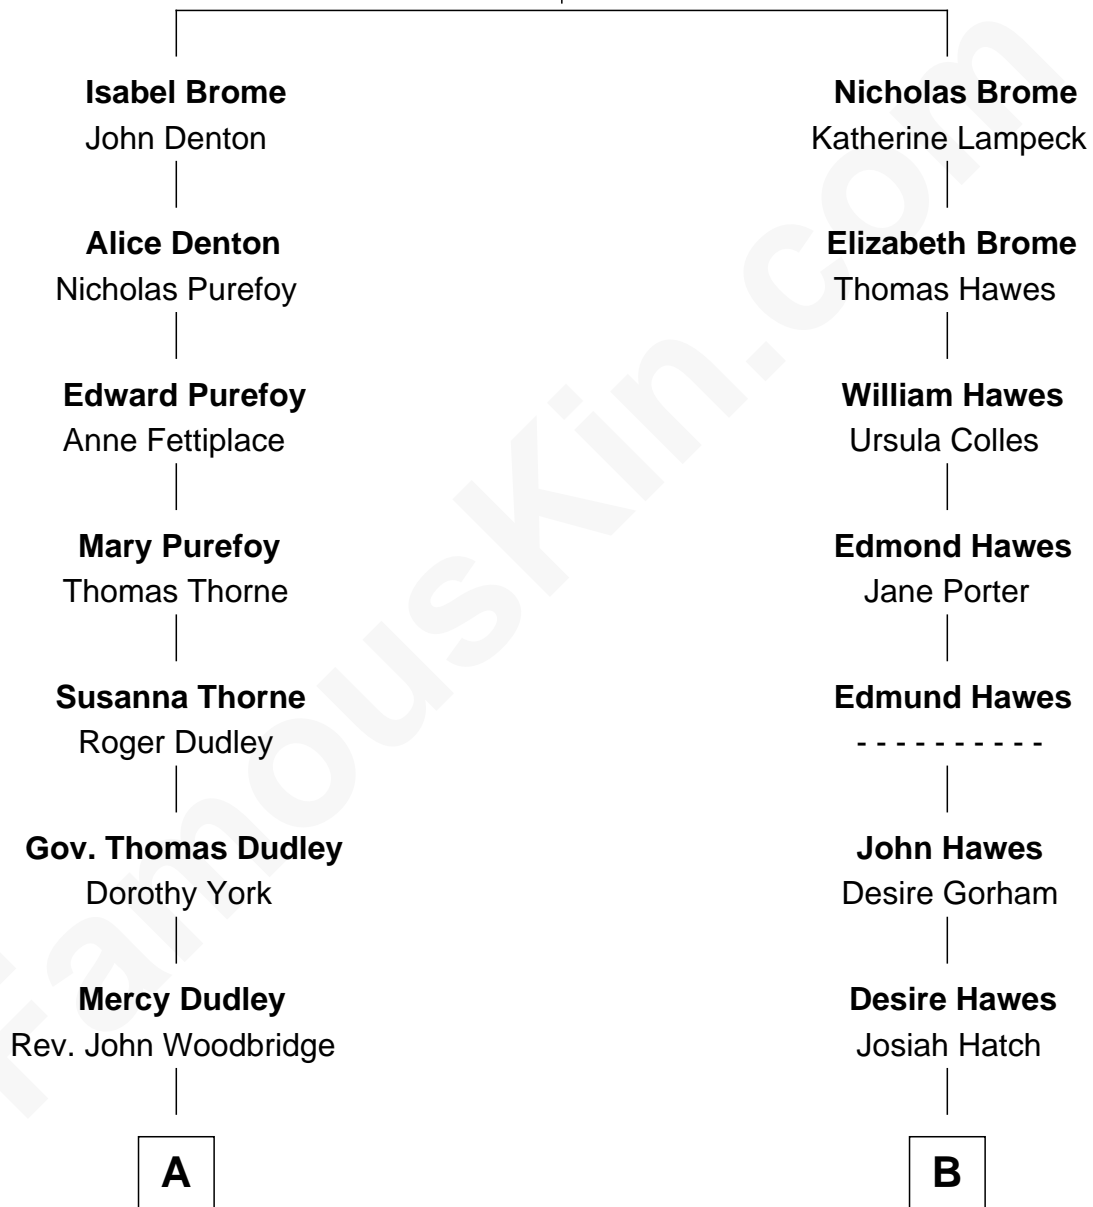

# FamousKin.com Relationship Chart of

**Anna Faris**

*TV and Movie Actress*

14th cousin 3 times removed of

**Tuesday Weld**

*TV and Movie Actress*

**John Brome**  
Beatrice Shirley

Anna Faris photo by [Xizi \(Cecilia\) Hua](#) (CC BY-SA 2.0)