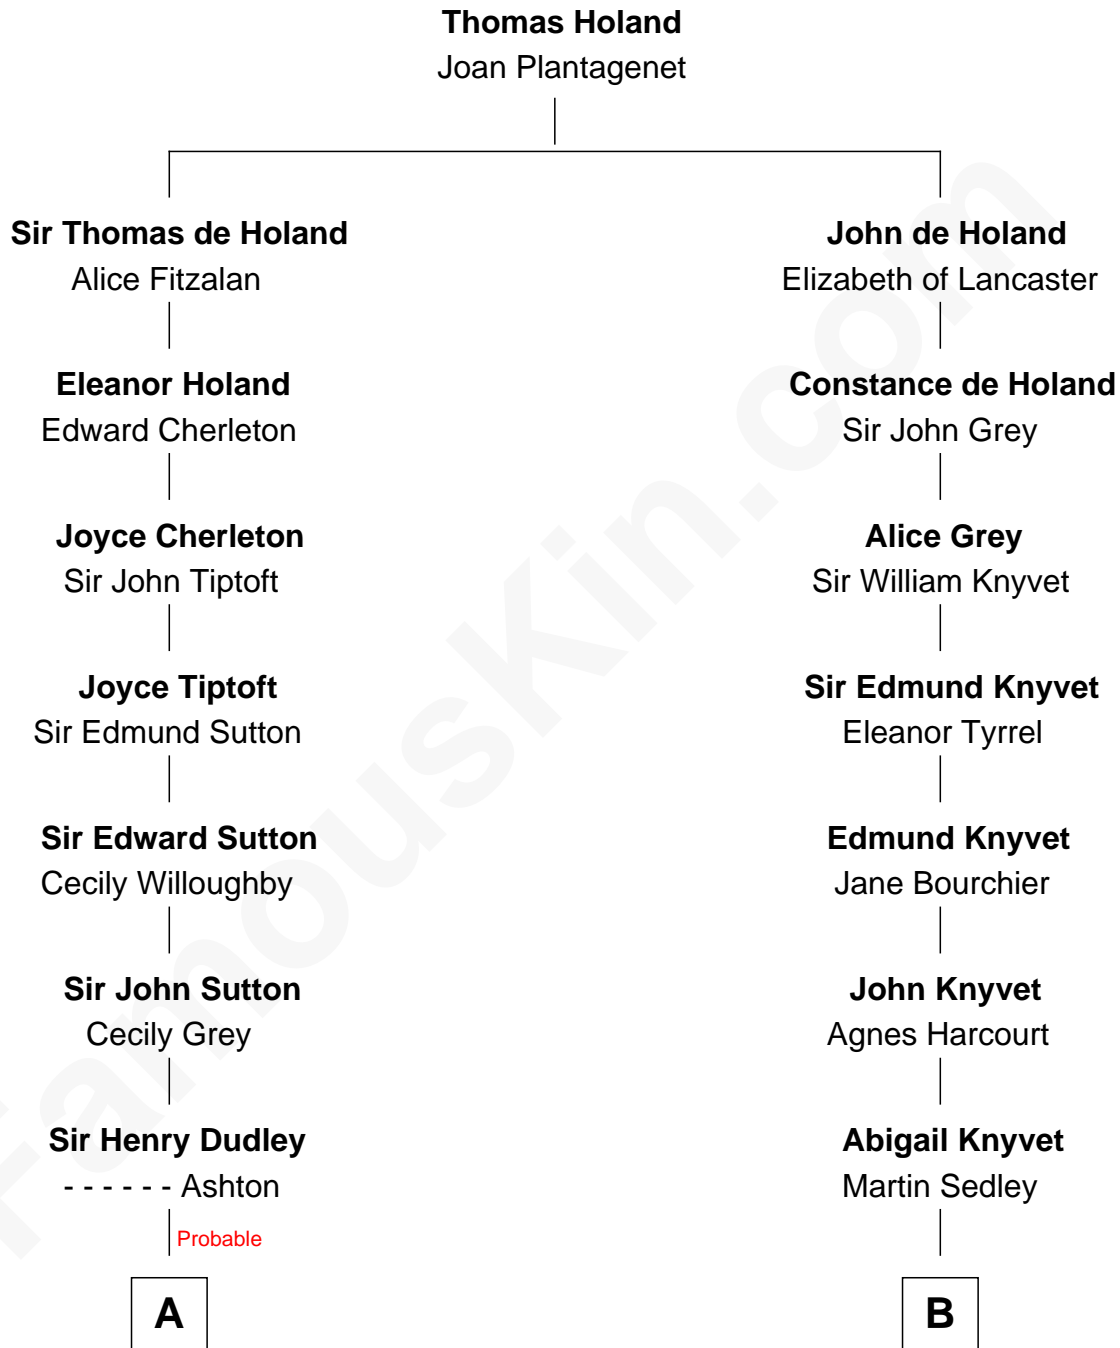

FamousKin.com Relationship Chart of

Anna Faris

TV and Movie Actress

16th cousin 4 times removed of

Leverett Saltonstall

55th Governor of Massachusetts

C

—
Veronica Ream Winchell

John Bathurst

—
Winchell Bathurst

Minnie Madie Meins

—
Karen Louise Bathurst

John Homan Faris

—
Anna Faris

TV and Movie Actress

FamousKin.com