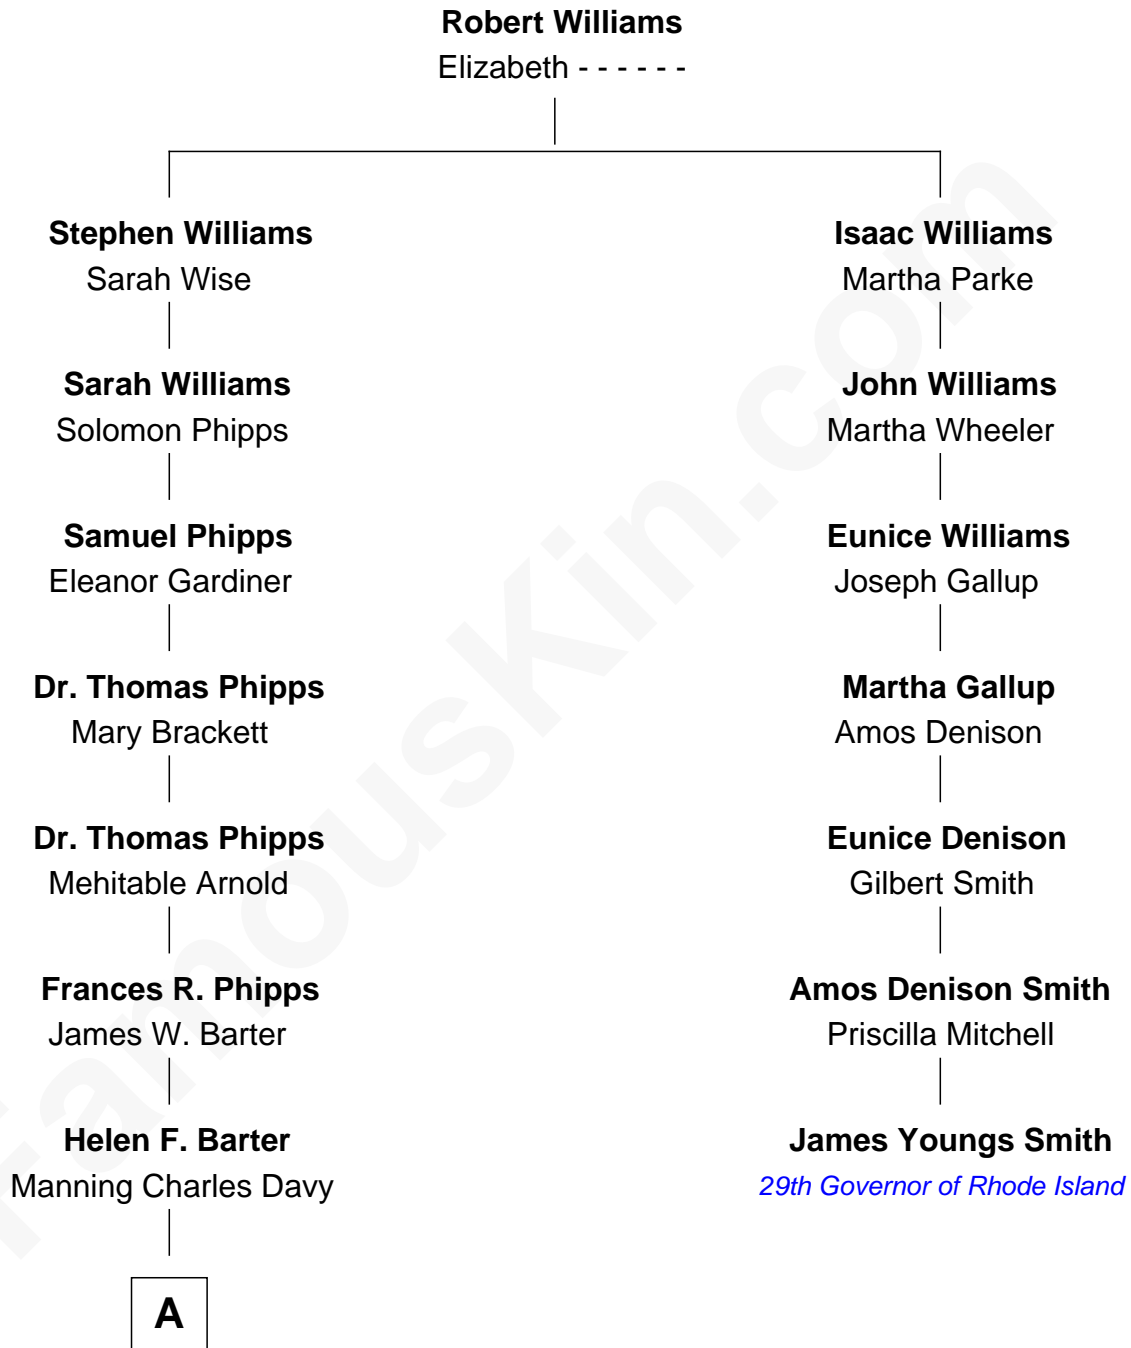

# FamousKin.com Relationship Chart of

**Linda Hunt**

*TV and Movie Actress*

6th cousin 3 times removed of

**James Youngs Smith**

*29th Governor of Rhode Island*

**A**

—  
**Louise Phipps Davy**  
Charles Edwin Hunt

—  
**Raymond Davy Hunt**  
Elsie R. Doying

—  
**Linda Hunt**  
*TV and Movie Actress*

FamousKin.com