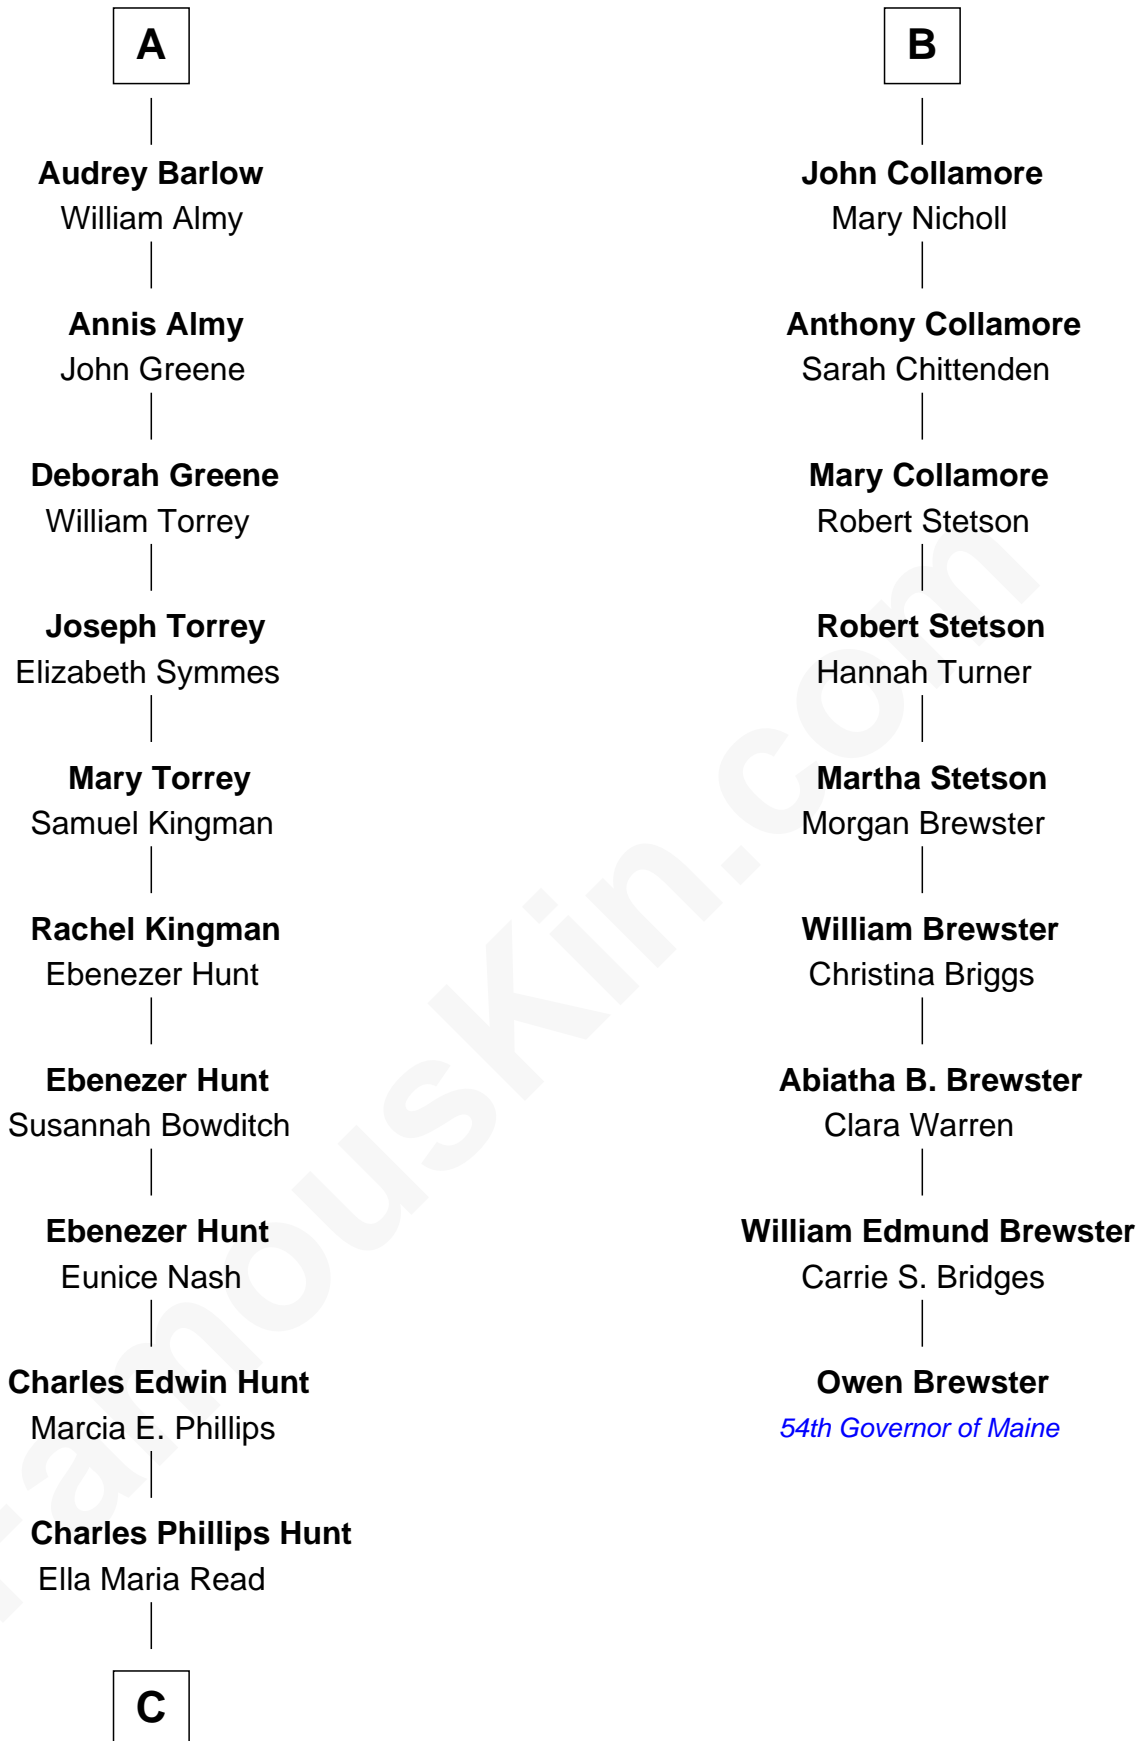

FamousKin.com Relationship Chart of

Linda Hunt

TV and Movie Actress

15th cousin 4 times removed of

Owen Brewster

54th Governor of Maine

C

—
Charles Edwin Hunt

Louise Phipps Davy

—
Raymond Davy Hunt

Elsie R. Doying

—
Linda Hunt

TV and Movie Actress

FamousKin.com