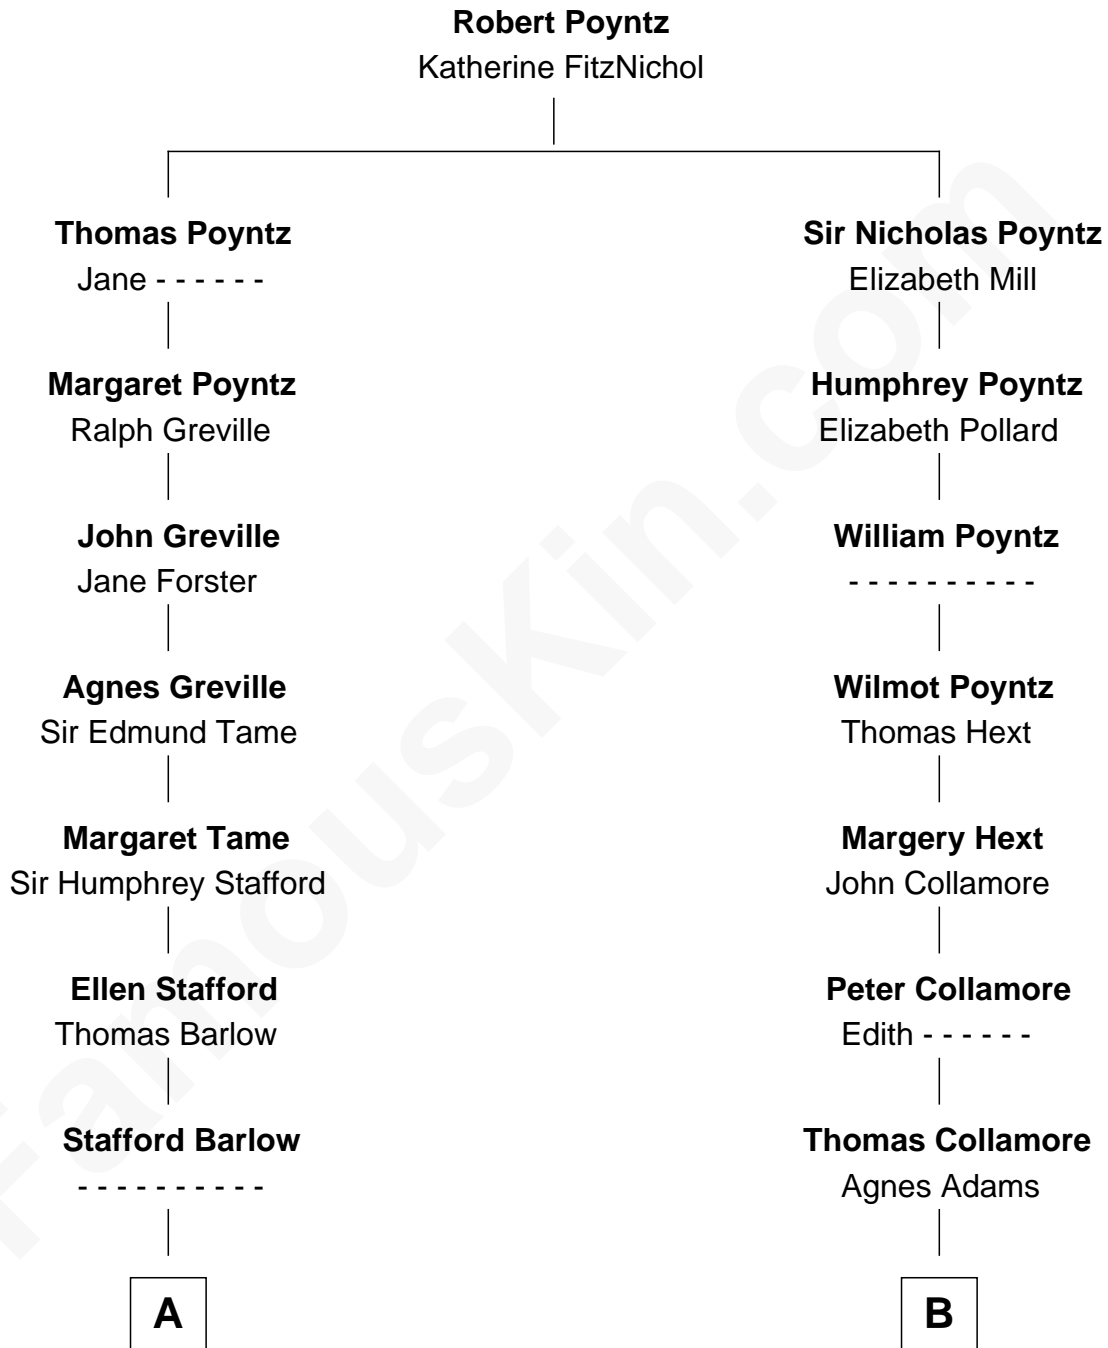

FamousKin.com Relationship Chart of

Linda Hunt

TV and Movie Actress

15th cousin 4 times removed of

Owen Brewster

54th Governor of Maine

C

—
Charles Edwin Hunt

Louise Phipps Davy

—
Raymond Davy Hunt

Elsie R. Doying

—
Linda Hunt

TV and Movie Actress

FamousKin.com