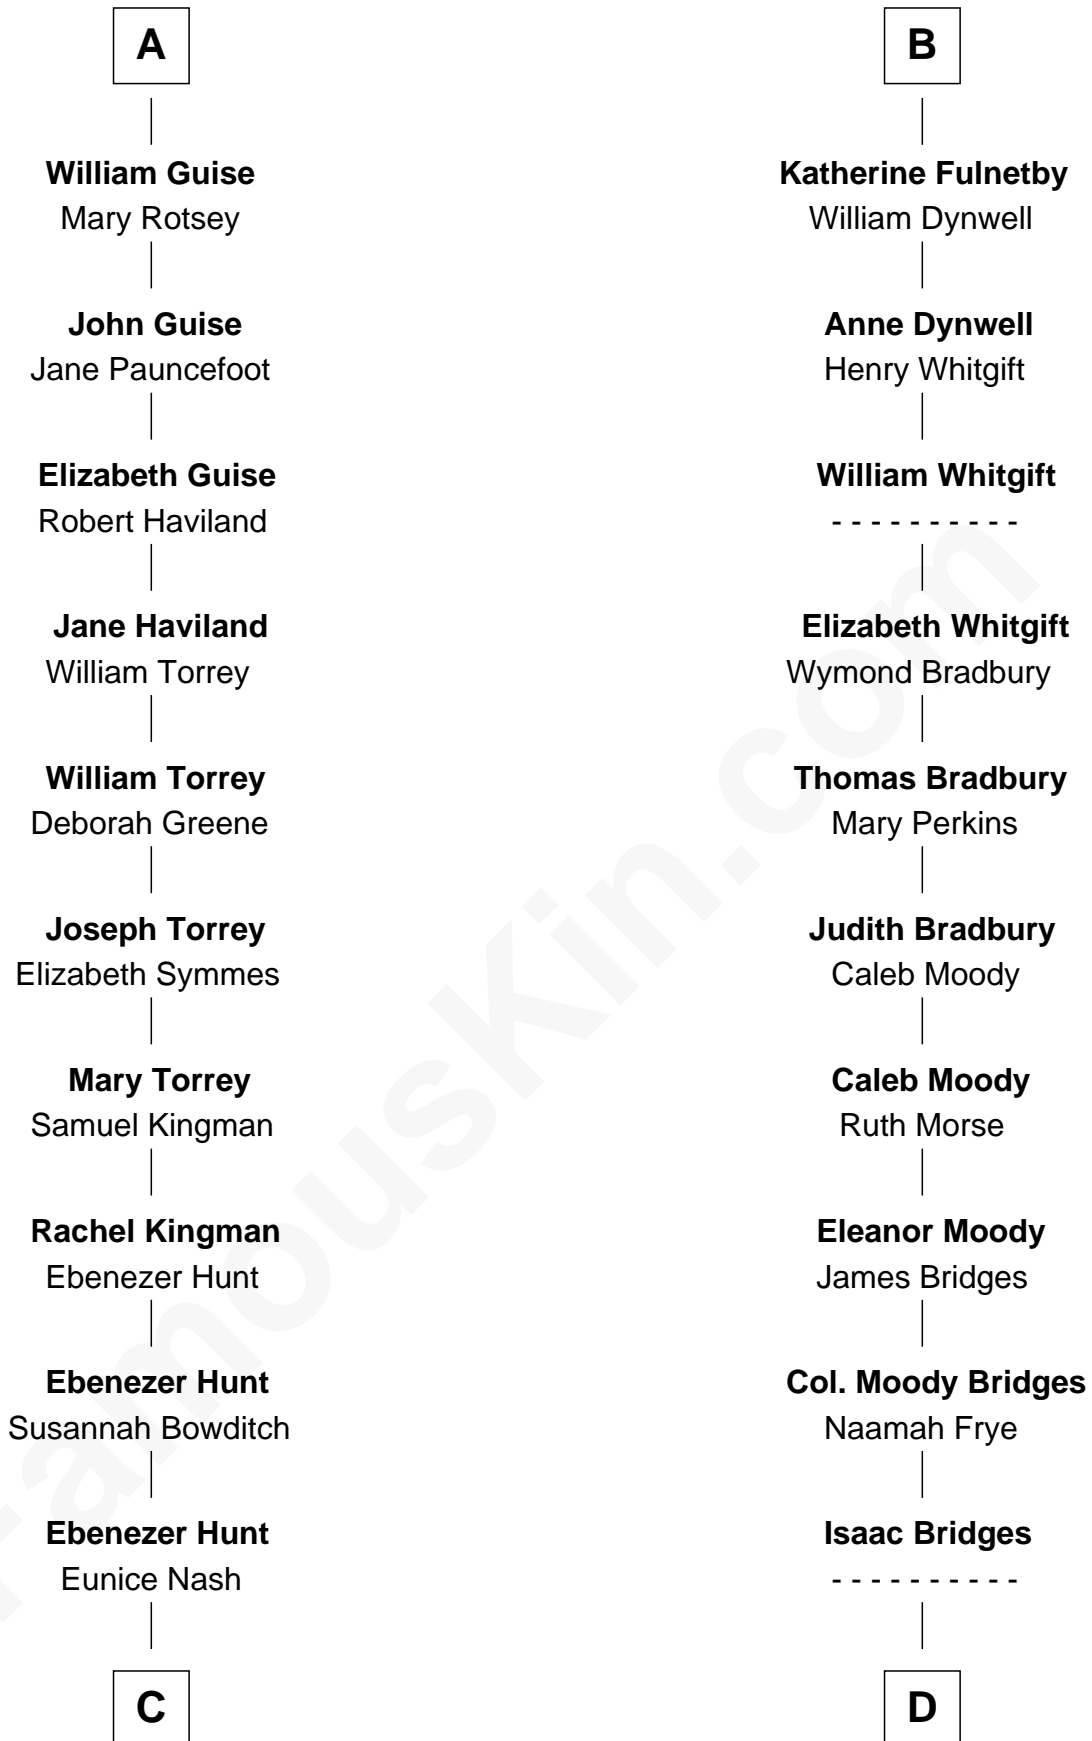

# FamousKin.com Relationship Chart of

**Linda Hunt**

*TV and Movie Actress*

21st cousin of

**Owen Brewster**

*54th Governor of Maine*

**Sir Maurice de Berkeley**

Eve la Zouche

**Sir William Berkeley**

Anne Stafford

**Anne Berkeley**

Sir John Guise

**John Guise**

Tacy Grey

**A**

**Isabel de Berkeley**

Joan de Waterton

**Margaret de Welles**

Sir Thomas Dymoke

**Jane Dymoke**

John Fulnetby

**B**

**C**

**Charles Edwin Hunt**

Marcia E. Phillips

**Charles Phillips Hunt**

Ella Maria Read

**Charles Edwin Hunt**

Louise Phipps Davy

**Raymond Davy Hunt**

Elsie R. Doying

**Linda Hunt**