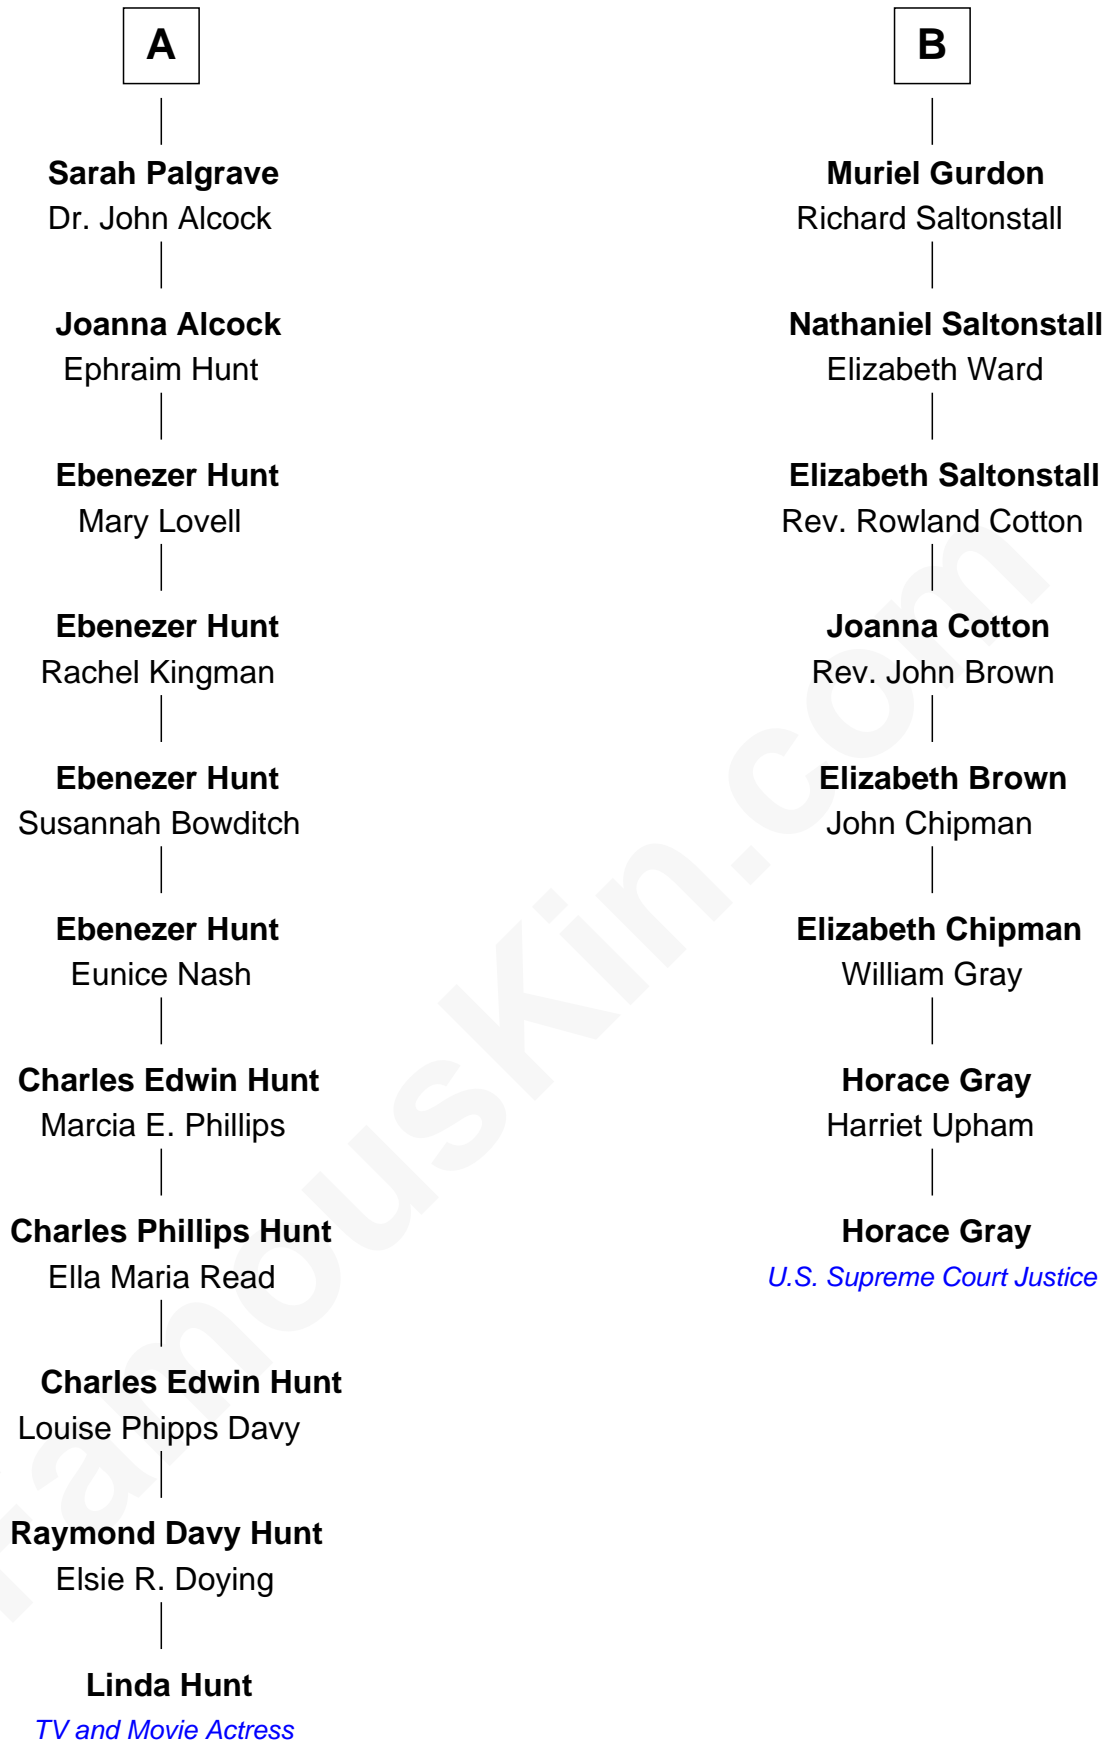

FamousKin.com Relationship Chart of

Linda Hunt

TV and Movie Actress

14th cousin 3 times removed of

Horace Gray

U.S. Supreme Court Justice

Linda Hunt photo by [RedCarpetReport](#) (CC BY-SA 2.0)