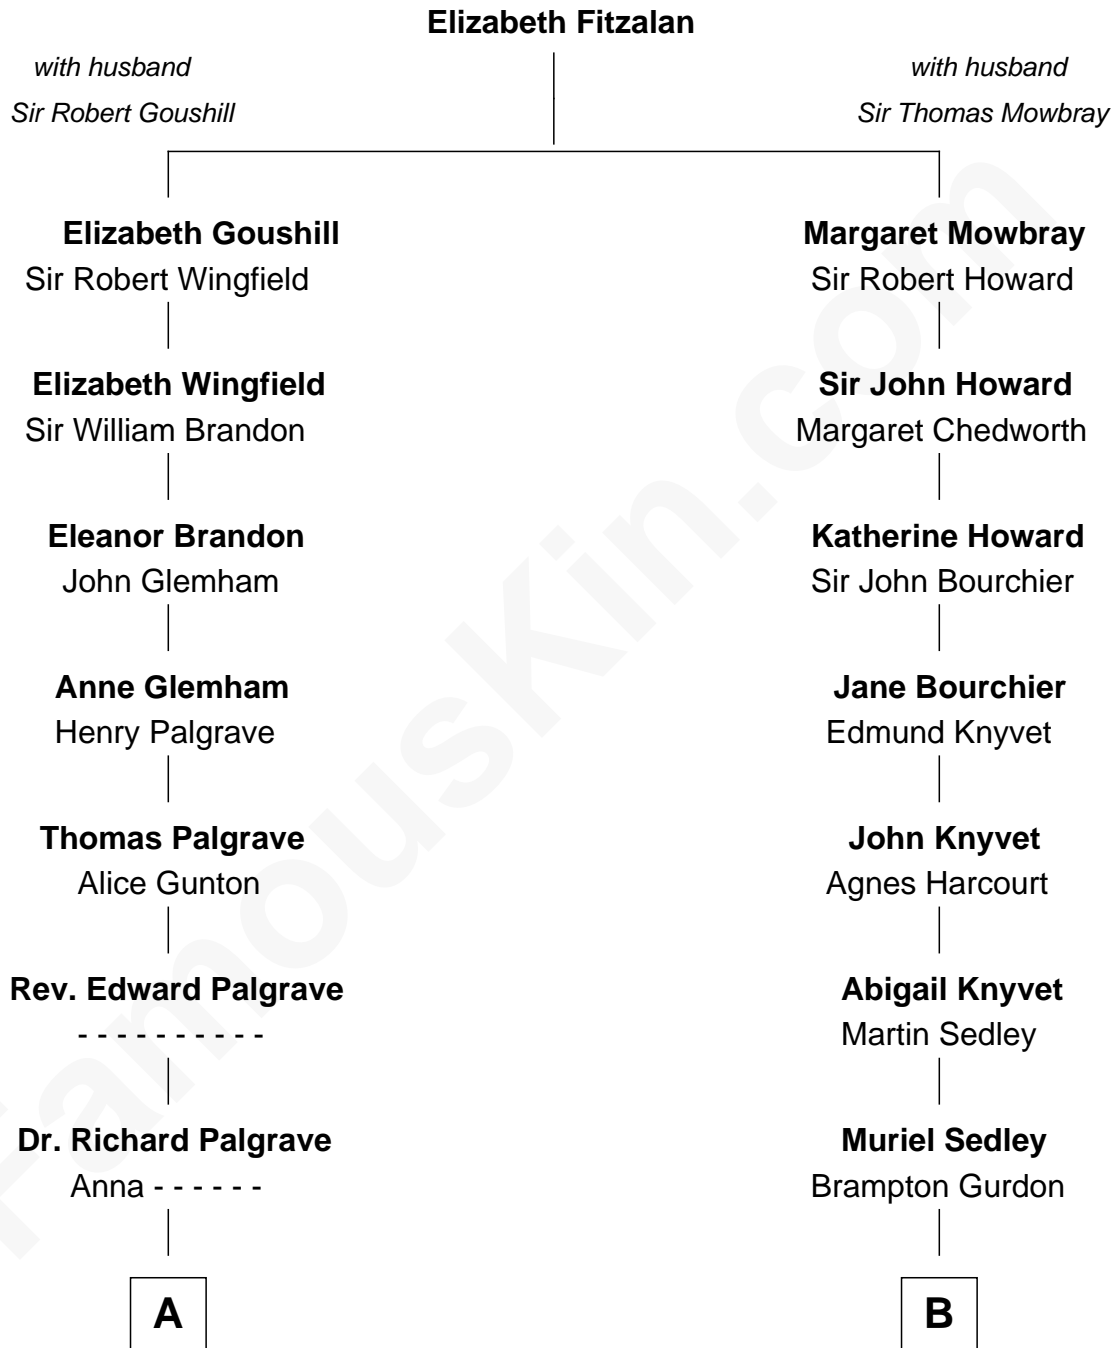

FamousKin.com Relationship Chart of

Linda Hunt

TV and Movie Actress

14th cousin 3 times removed of

Horace Gray

U.S. Supreme Court Justice

Linda Hunt photo by [RedCarpetReport](#) (CC BY-SA 2.0)