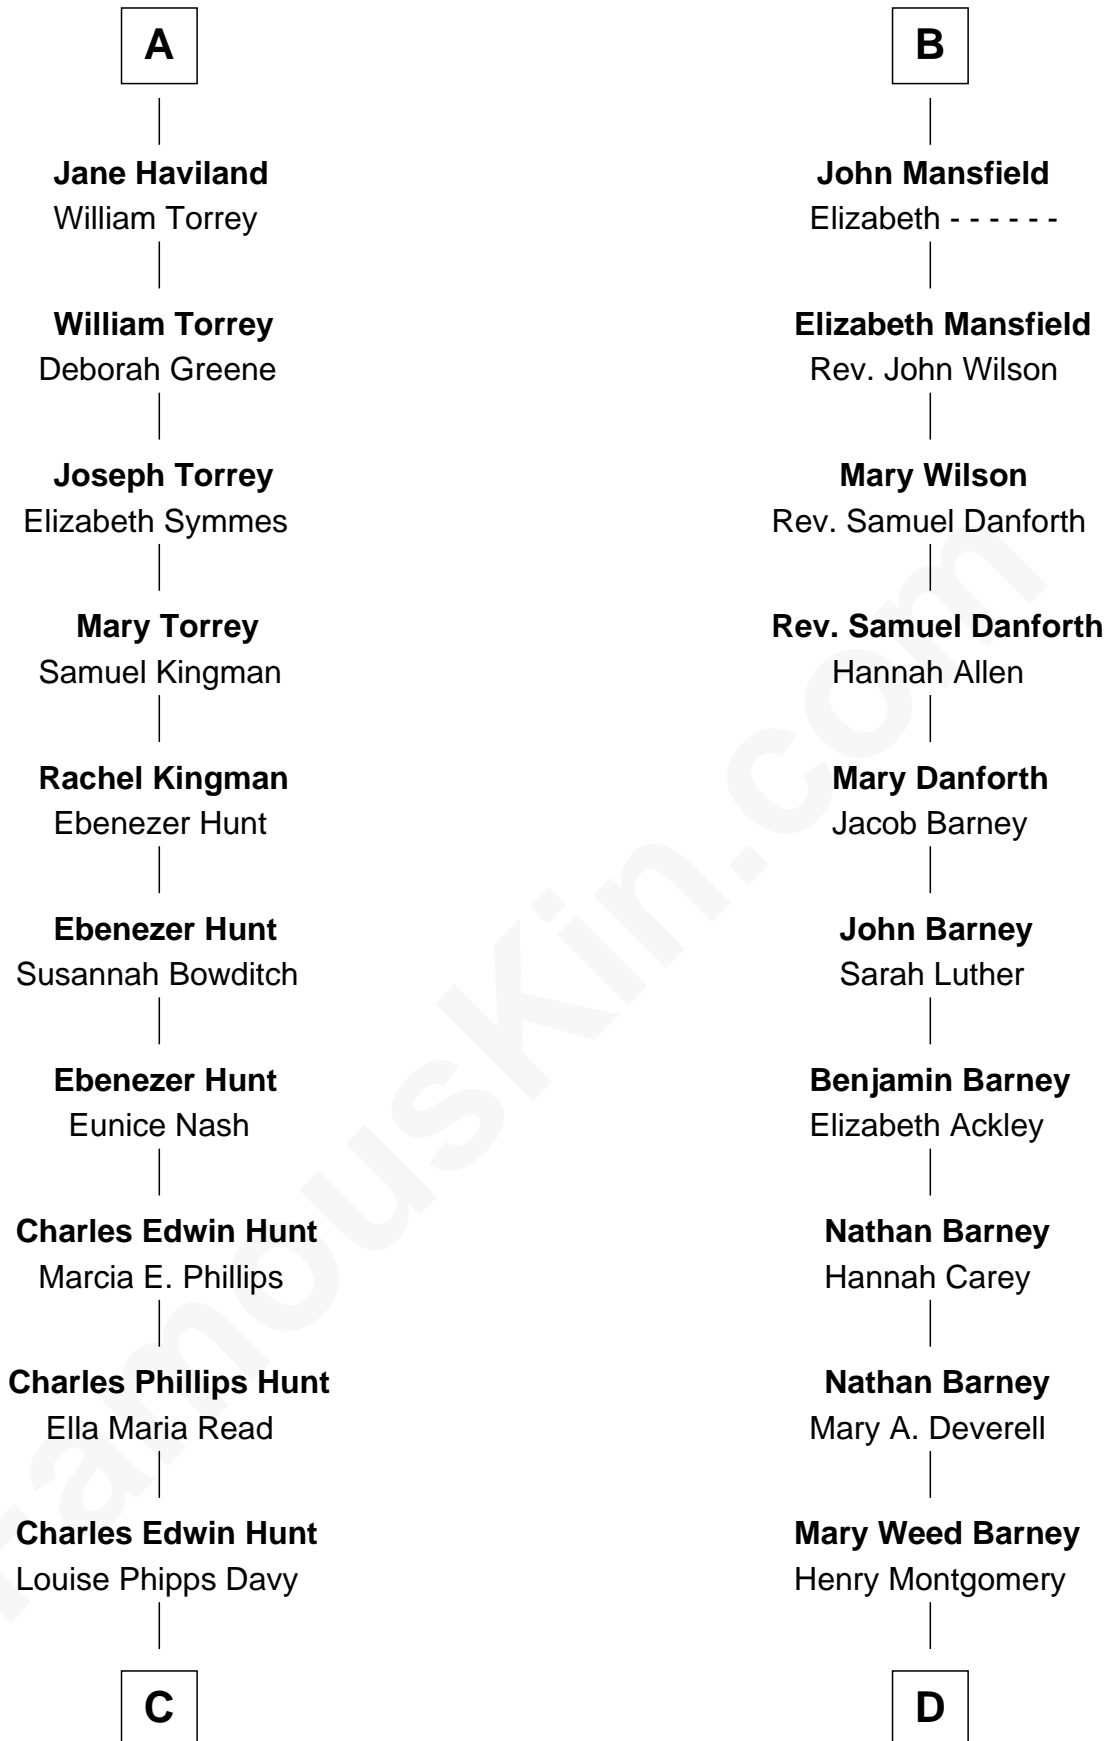

FamousKin.com Relationship Chart of

Linda Hunt

TV and Movie Actress

18th cousin of

Elizabeth Montgomery

TV Actress - "Bewitched"

FamousKin.com