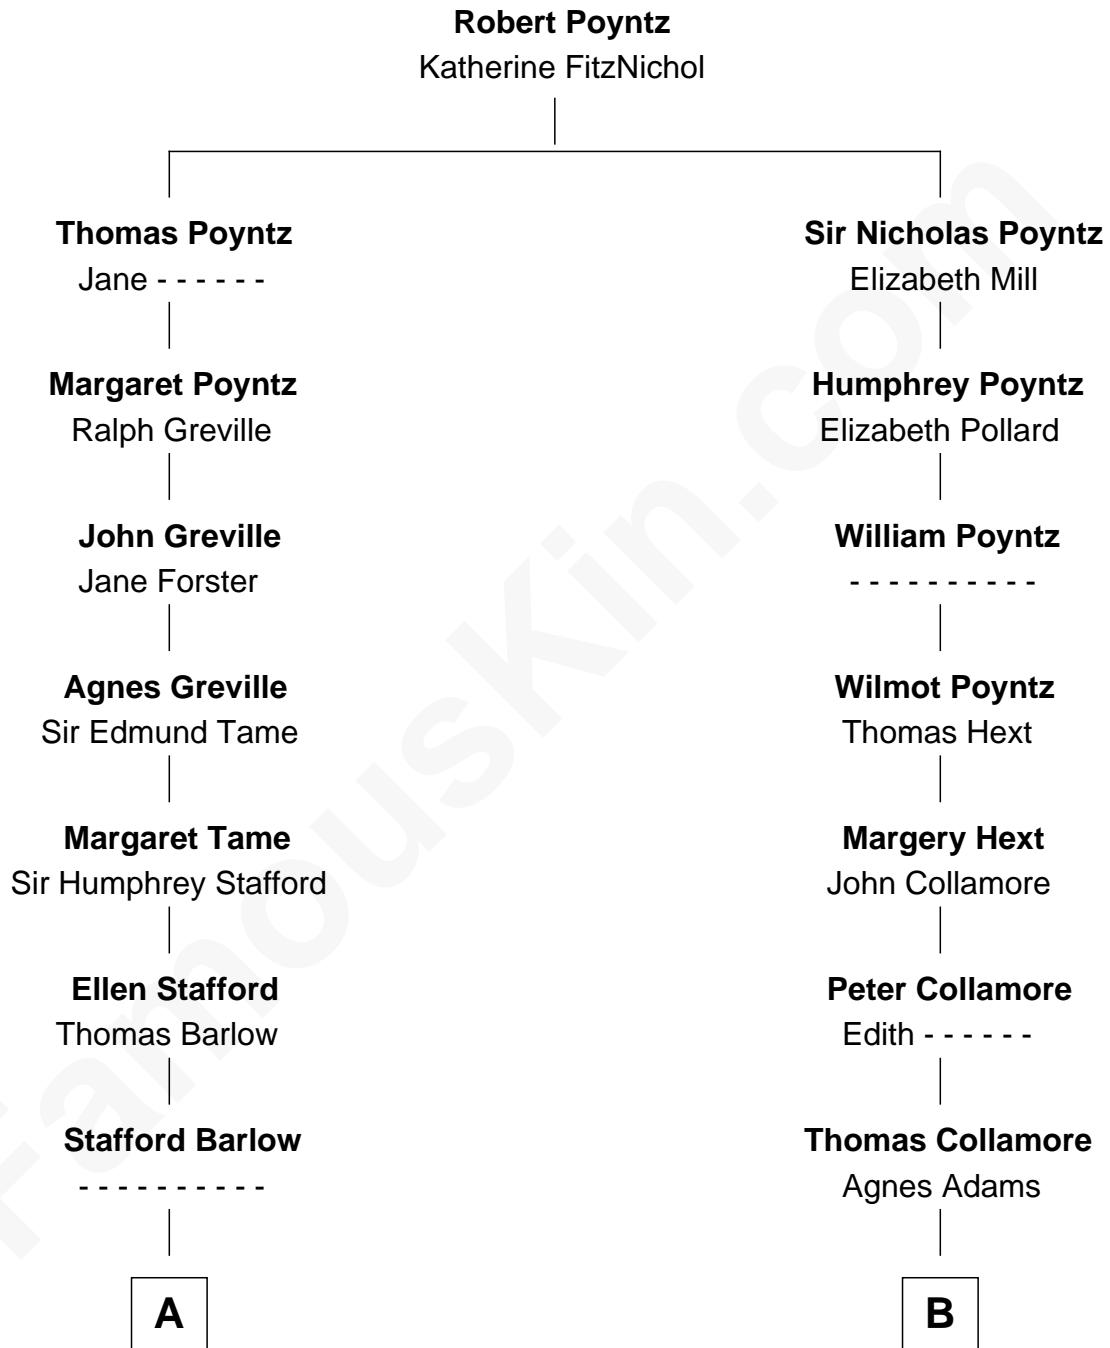

FamousKin.com Relationship Chart of

Linda Hunt

TV and Movie Actress

18th cousin 1 time removed of

Warren Buffett

Chairman & CEO, Berkshire Hathaway

C

Charles Edwin Hunt