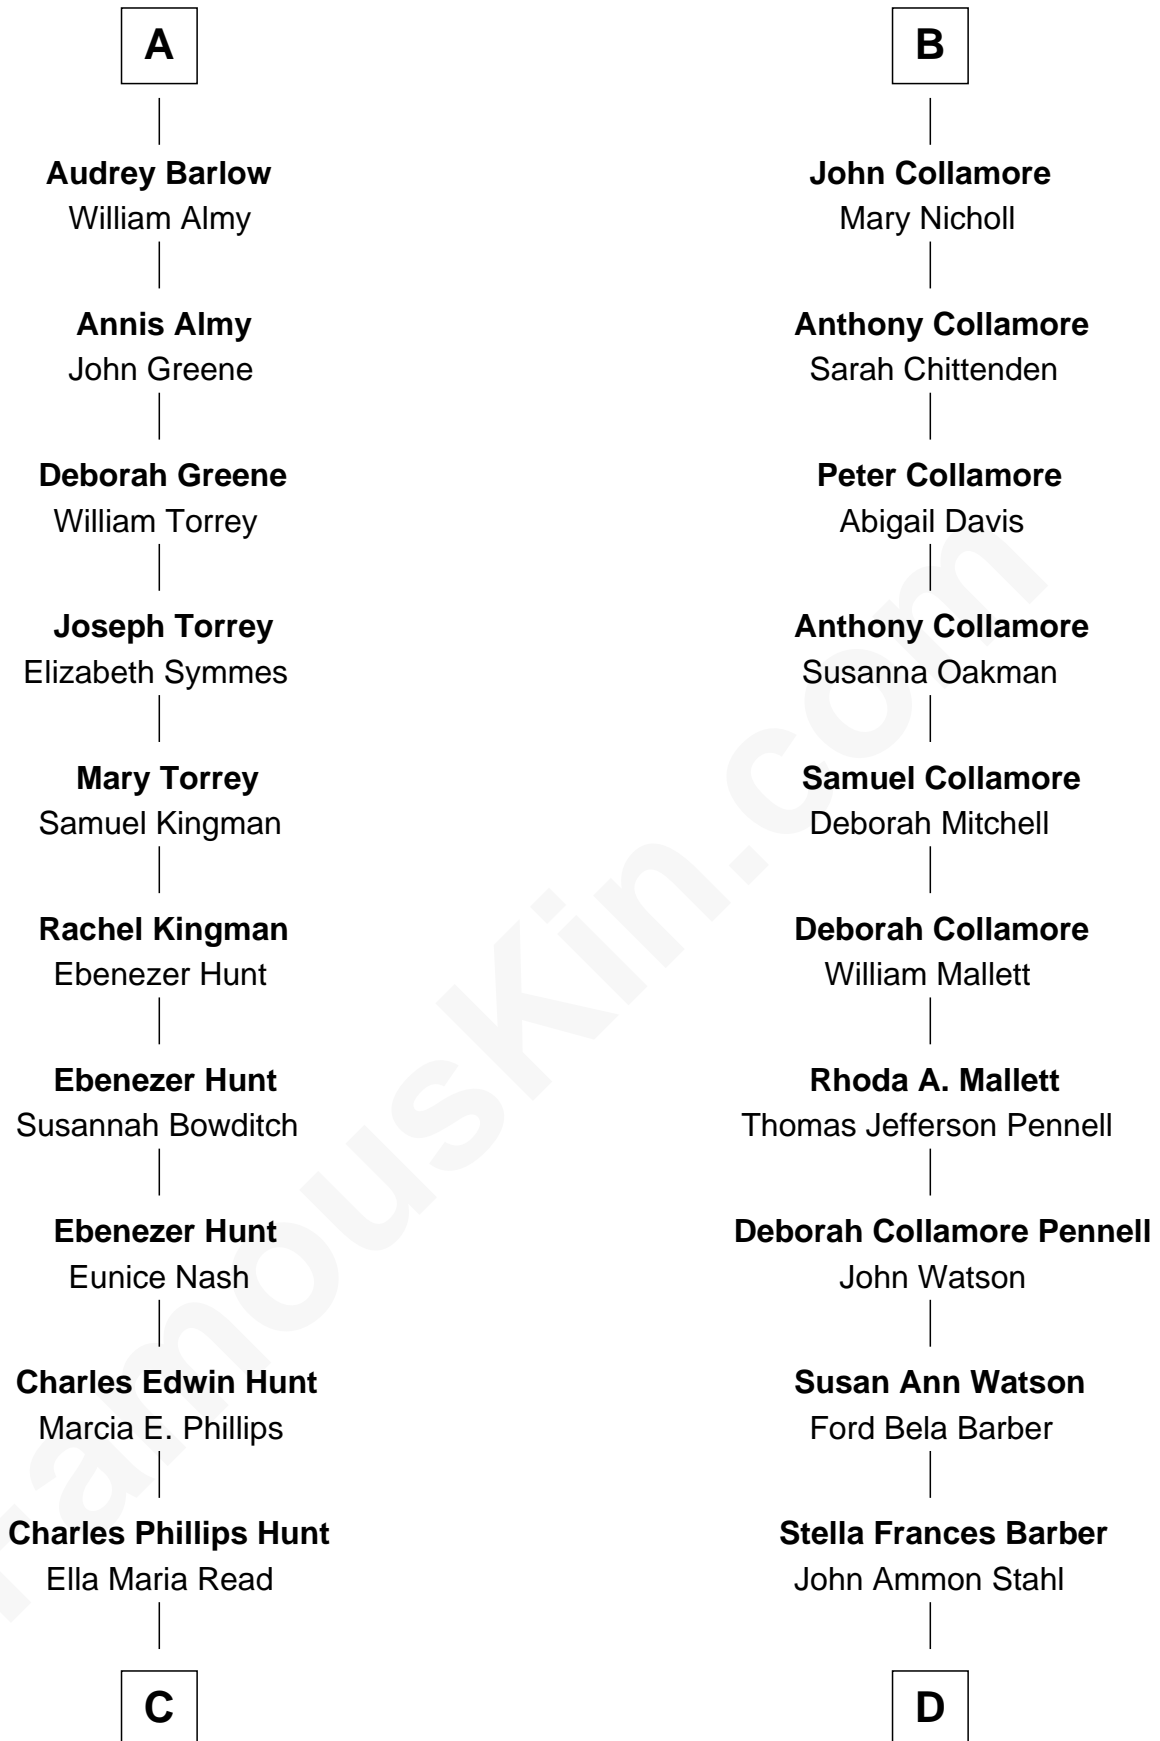

FamousKin.com Relationship Chart of

Linda Hunt

TV and Movie Actress

18th cousin 1 time removed of

Warren Buffett

Chairman & CEO, Berkshire Hathaway

C

Charles Edwin Hunt

Louise Phipps Davy

Raymond Davy Hunt

Elsie R. Doying

Linda Hunt

TV and Movie Actress

D

Leila Stahl

Howard Homan Buffett