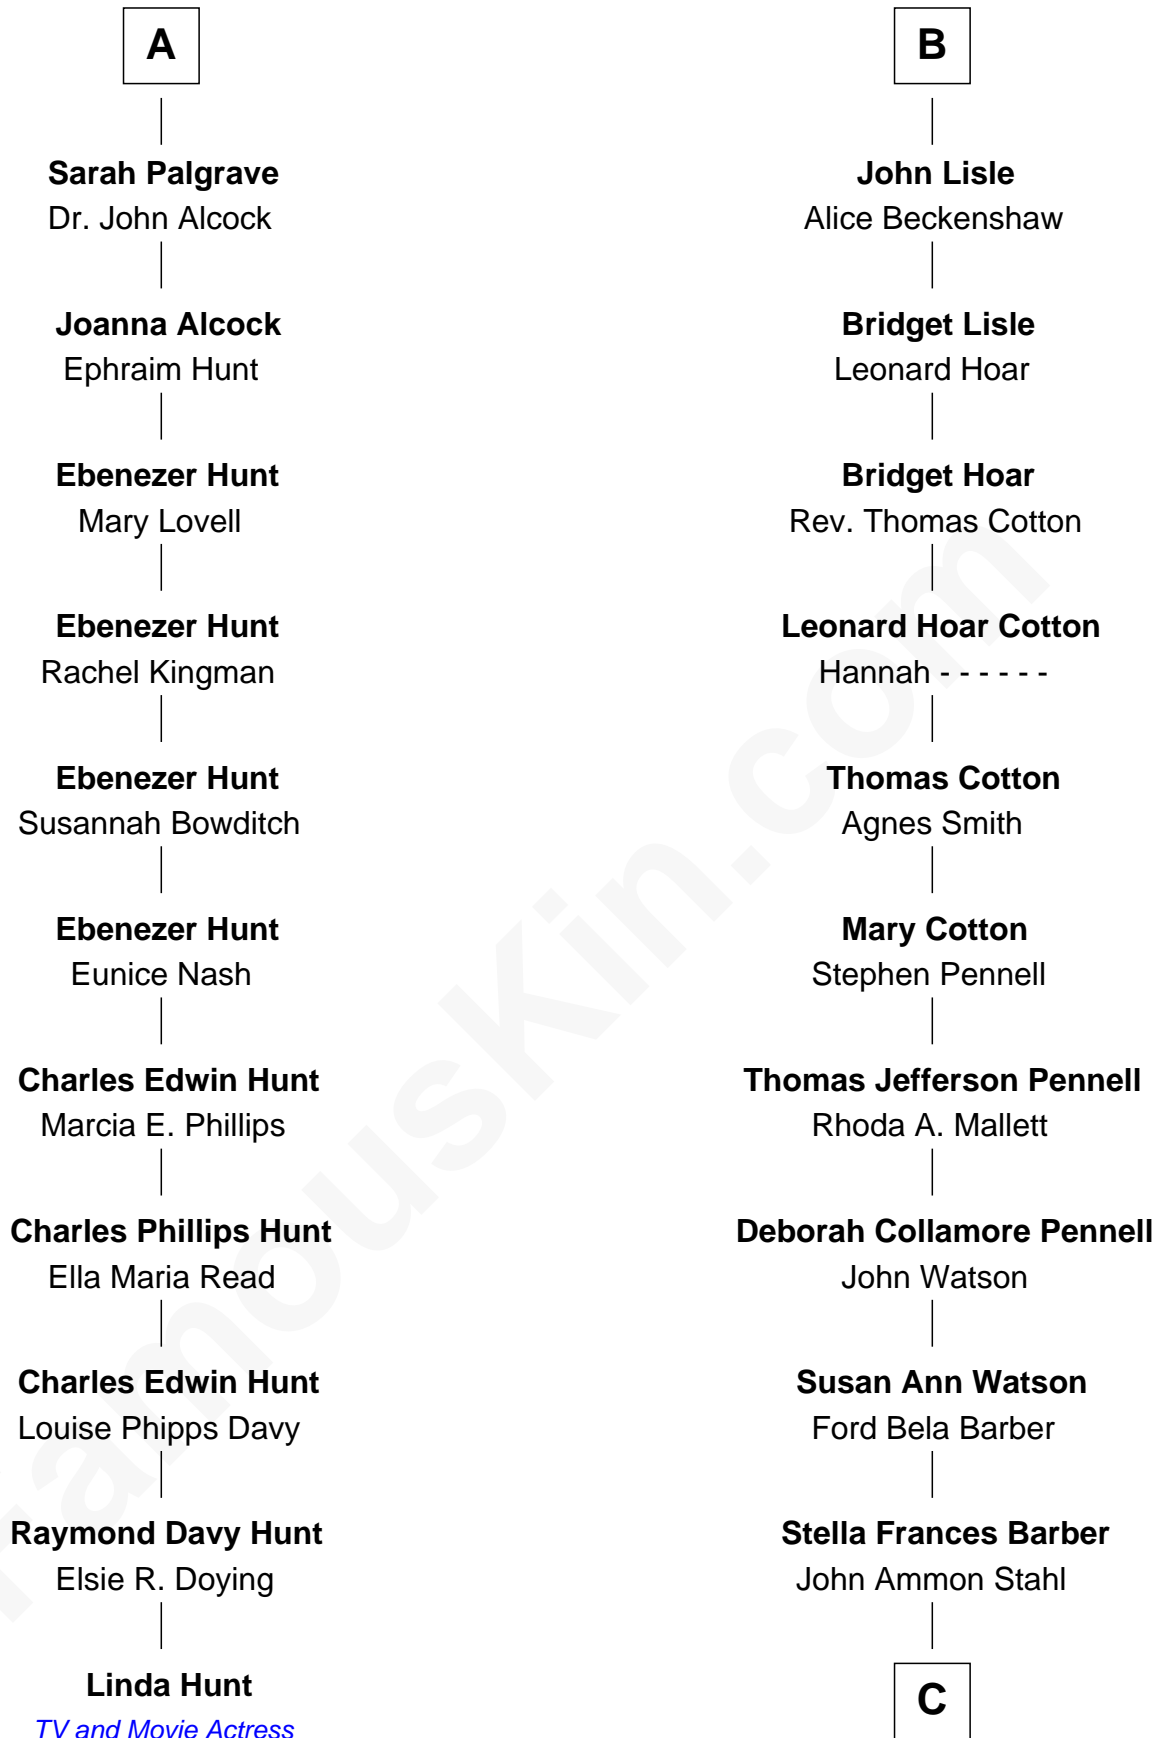

FamousKin.com Relationship Chart of

Linda Hunt

TV and Movie Actress

17th cousin 1 time removed of

Warren Buffett

Chairman & CEO, Berkshire Hathaway

C

Leila Stahl
Howard Homan Buffett