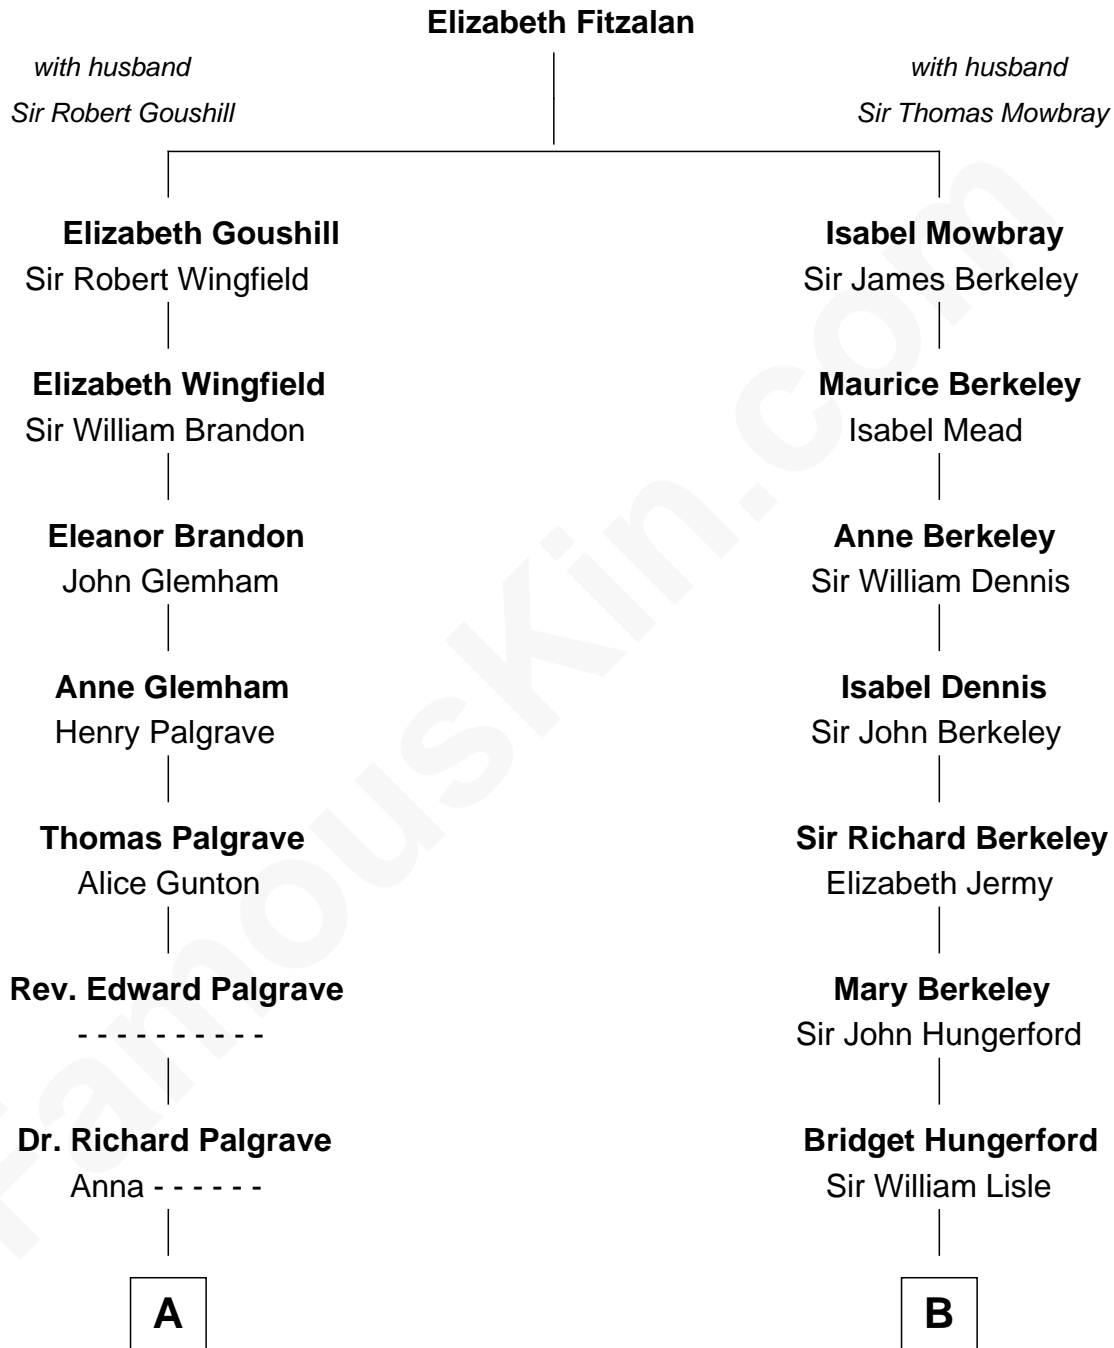

FamousKin.com Relationship Chart of

Linda Hunt

TV and Movie Actress

17th cousin 1 time removed of

Warren Buffett

Chairman & CEO, Berkshire Hathaway

C

Leila Stahl
Howard Homan Buffett