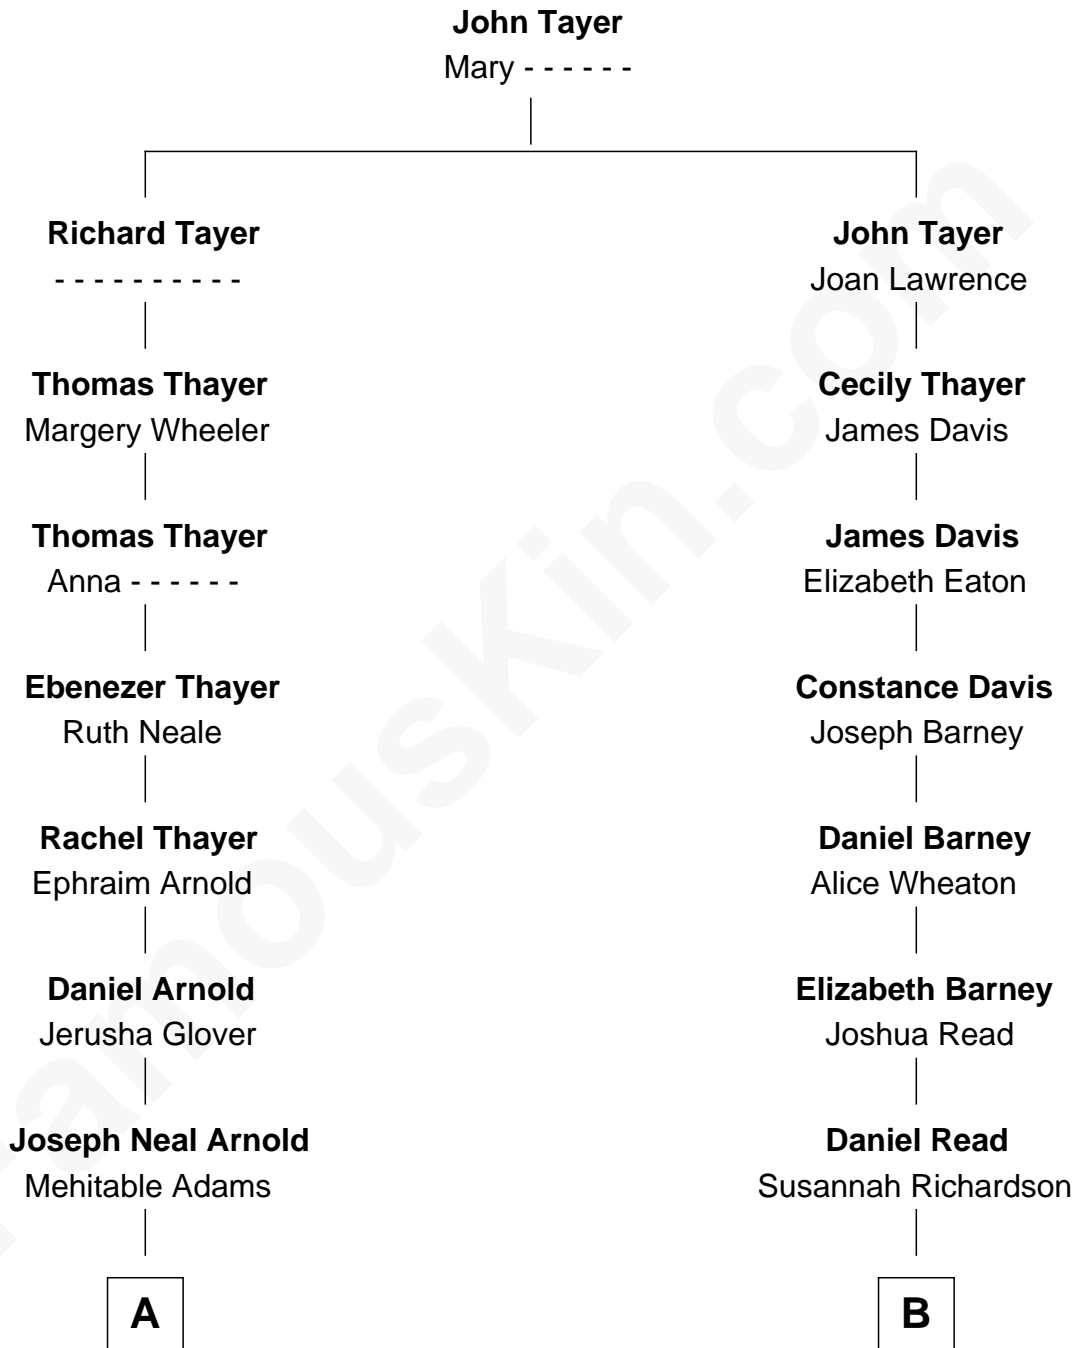

FamousKin.com Relationship Chart of

Linda Hunt

TV and Movie Actress

8th cousin 4 times removed of

Susan B. Anthony

Women's Rights Advocate

A

Mehitable Arnold
Dr. Thomas Phipps

Frances R. Phipps
James W. Barter

Helen F. Barter
Manning Charles Davy

Louise Phipps Davy
Charles Edwin Hunt

Raymond Davy Hunt
Elsie R. Doying

Linda Hunt
TV and Movie Actress

B

Lucy Read
Daniel Anthony

Susan B. Anthony
Women's Rights Advocate