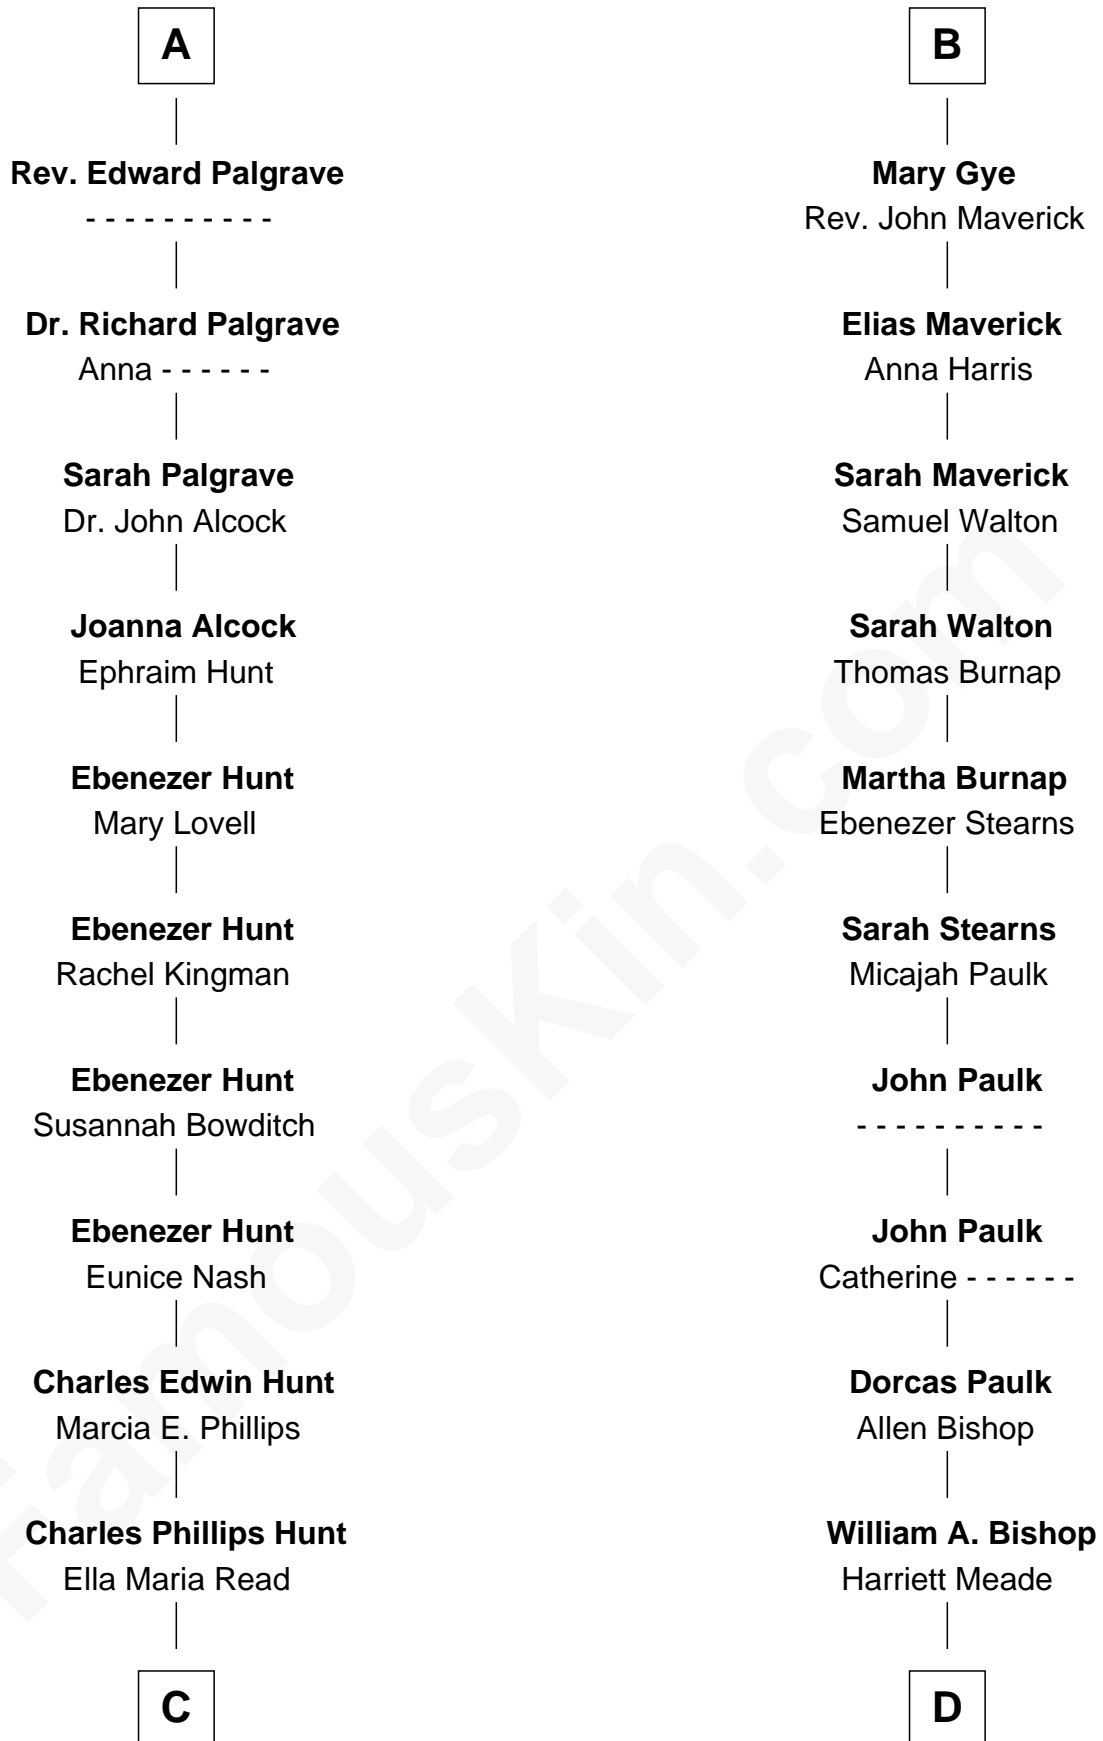

FamousKin.com Relationship Chart of

Linda Hunt

TV and Movie Actress

19th cousin 1 time removed of

Michael Strahan

NFL Player and TV Personality

Richard Fitzalan
Eleanor Plantagenet

C

Charles Edwin Hunt

Louise Phipps Davy

Raymond Davy Hunt

Elsie R. Doying

Linda Hunt

TV and Movie Actress

D

Creola Mead