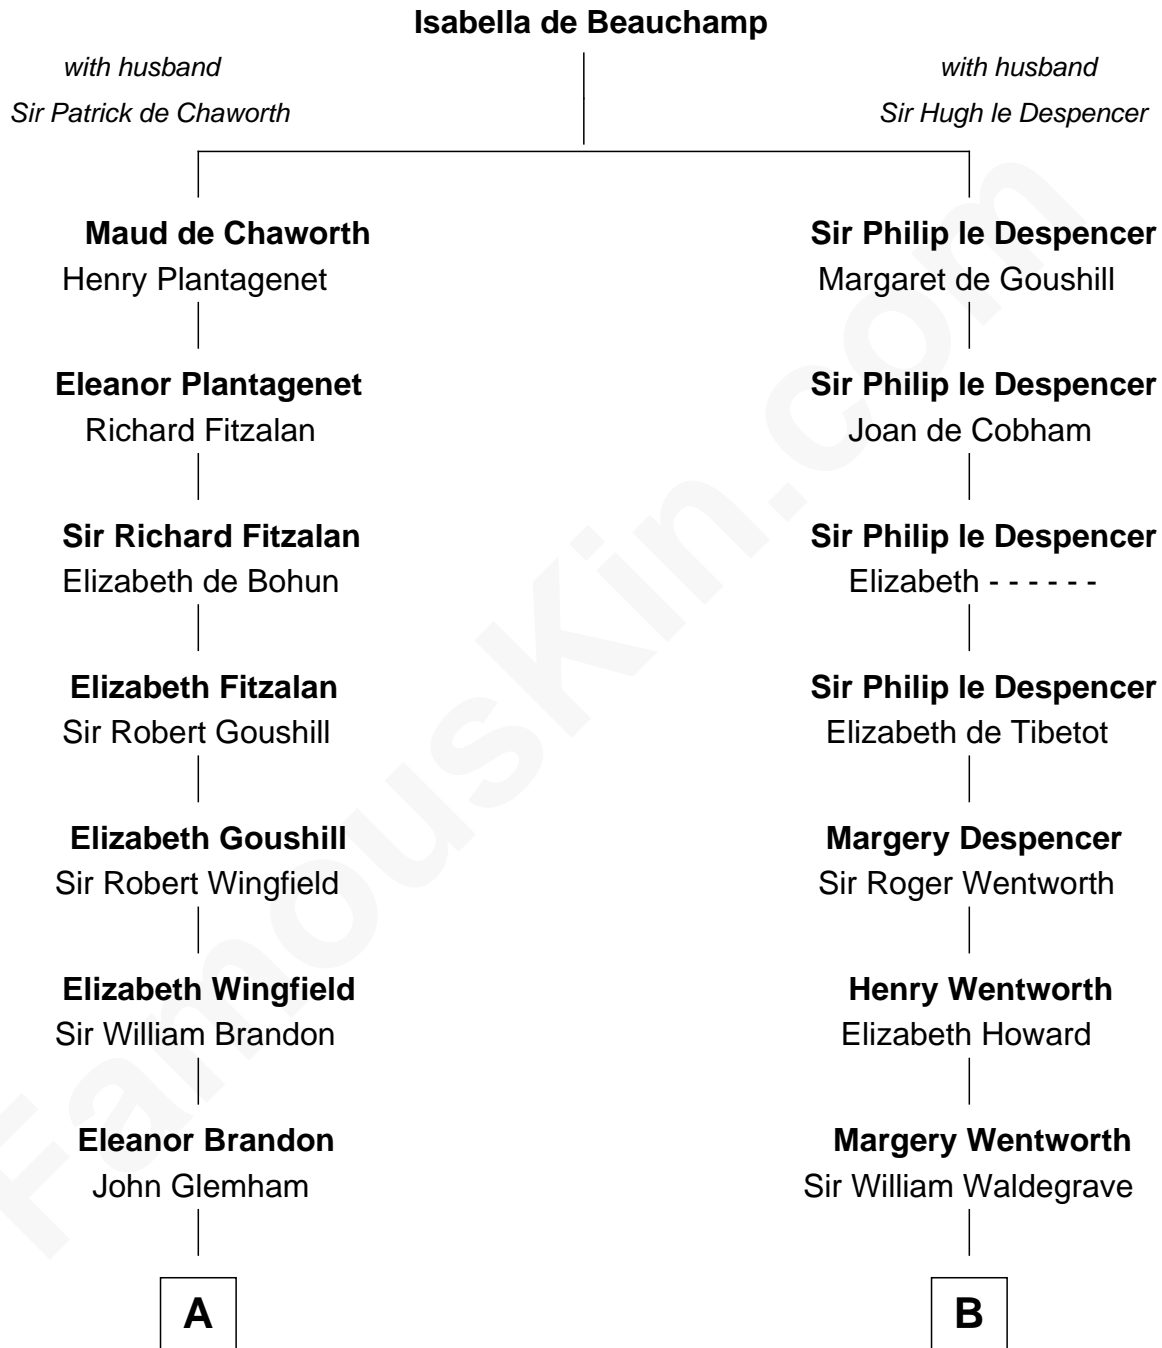

FamousKin.com Relationship Chart of

Linda Hunt

TV and Movie Actress

20th cousin 1 time removed of

Walt Disney

Co-Founder of The Walt Disney Company

C

Charles Edwin Hunt