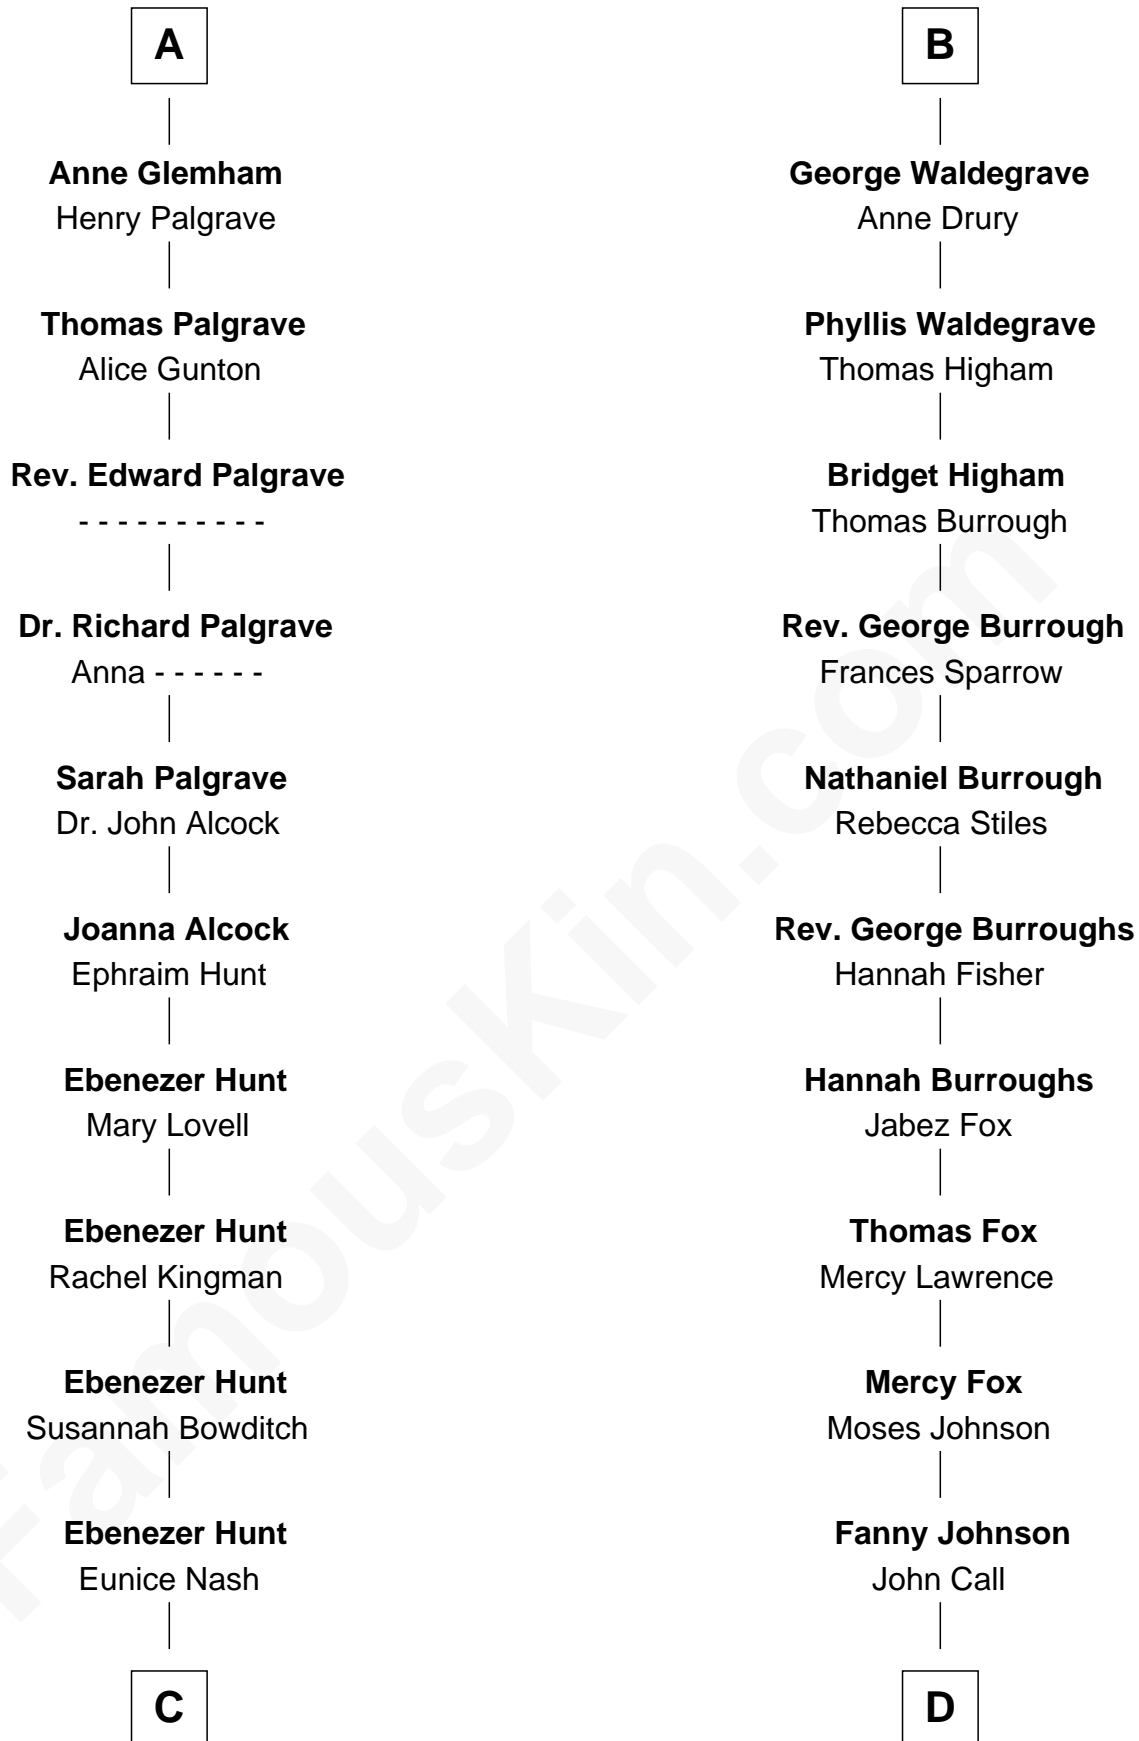

FamousKin.com Relationship Chart of

Linda Hunt

TV and Movie Actress

20th cousin 1 time removed of

Walt Disney

Co-Founder of The Walt Disney Company

C

Charles Edwin Hunt

Marcia E. Phillips

Charles Phillips Hunt

Ella Maria Read

Charles Edwin Hunt

Louise Phipps Davy

Raymond Davy Hunt

Elsie R. Doying

Linda Hunt

TV and Movie Actress

D

Eber Call

Violette Lawrence

Charles Call

Henrietta Gross

Flora Call

Elias Charles Disney